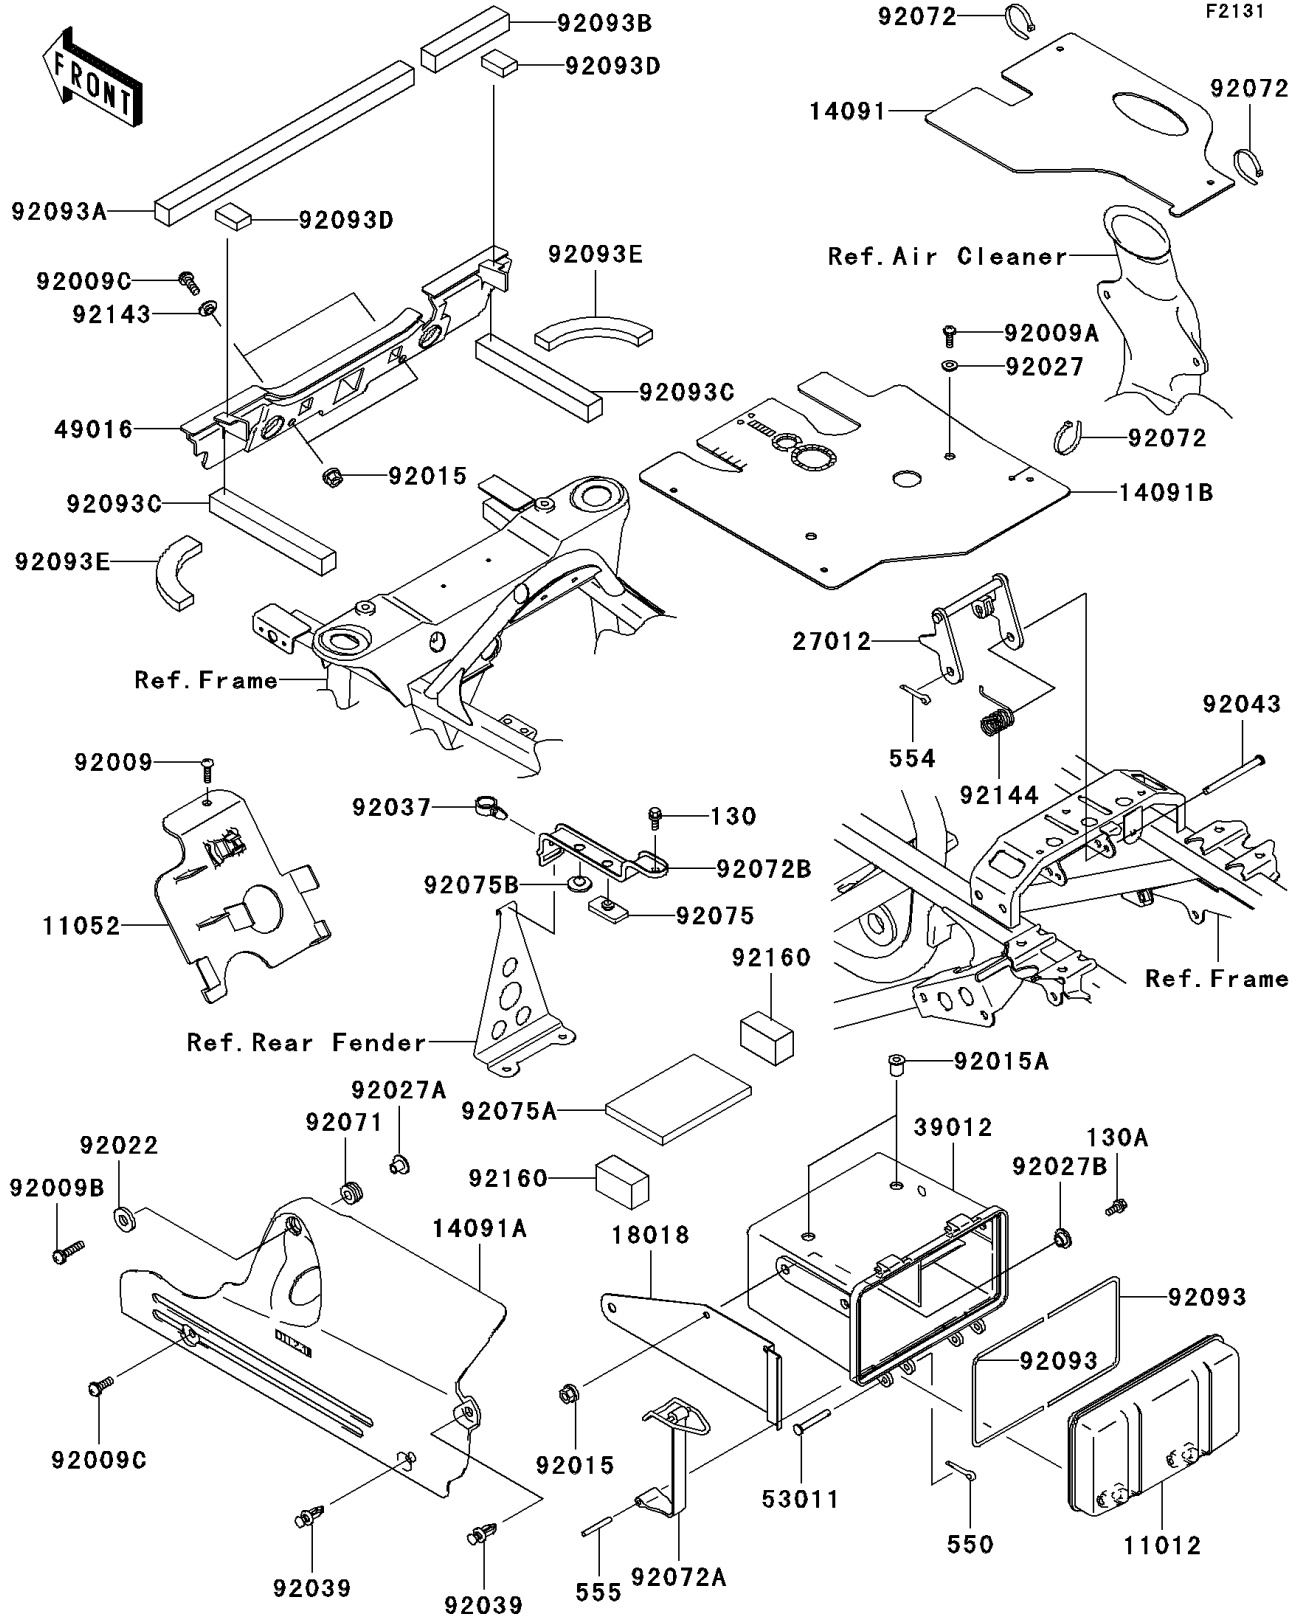

2003 Prairie 360 4X4 PARTS DIAGRAM

Frame Fittings

2003 Prairie 360 4X4 PARTS LIST

Frame Fittings

ITEM NAME	PART NUMBER	QUANTITY
BOLT-FLANGED,6X14 (Ref # 130)	130J0614	1
CAP,STORAGE CASE (Ref # 11012)	11012-1951	1
BRACKET,ELECTRIC BASE (Ref # 11052)	11052-7529	1
COVER,CARBURETOR (Ref # 14091)	14091-7516	1
COVER,ENGINE,F.BLACK (Ref # 14091A)	14091-7524-6Z	1
COVER,CYLINDER HEAD BRACKET (Ref # 14091B)	14091-7526	1
PLATE-HEAT GUARD (Ref # 18018)	18018-7501	1
HOOK,SEAT (Ref # 27012)	27012-1381	1
CASE-STORAGE (Ref # 39012)	39012-7501	1
COVER-SEAL (Ref # 49016)	49016-1221	1
PIN,6X39 (Ref # 53011)	53011-006	2
SCREW,TAPPING,6X16 (Ref # 92009)	92009-1166	1
SCREW,TAPPING,5X10 (Ref # 92009A)	92009-1332	2
SCREW,6X25 (Ref # 92009B)	92009-1465	1
SCREW,6X16 (Ref # 92009C)	92009-1621	3
NUT,FLANGED,6MM,BLACK (Ref # 92015)	92015-1233	6
NUT (Ref # 92015A)	92015-1700	2
WASHER,7X18X1.2 (Ref # 92022)	92022-1545	1
COLLAR,L=4.6 (Ref # 92027)	92027-1168	2
COLLAR,FLANGED,L=12.1,BLACK (Ref # 92027A)	92027-1651	1
COLLAR,L=5.6 (Ref # 92027B)	92027-1933	4
CLAMP,HOSE (Ref # 92037)	92037-1827	1
RIVET (Ref # 92039)	92039-1229	2
PIN,6X77 (Ref # 92043)	92043-1367	1
GROMMET (Ref # 92071)	92071-3716	1
BAND,L=188 (Ref # 92072)	92072-1239	6
BAND,STORAGE CASE (Ref # 92072A)	92072-1337	2
BAND,BATTERY (Ref # 92072B)	92072-7501	1
DAMPER (Ref # 92075)	92075-1054	1

2003 Prairie 360 4X4 PARTS LIST

Frame Fittings

ITEM NAME	PART NUMBER	QUANTITY
DAMPER,BATTERY (Ref # 92075A)	92075-1997	1
DAMPER,RUBBER (Ref # 92075B)	92075-261	1
SEAL (Ref # 92093)	92093-1457	2
SEAL (Ref # 92093A)	92093-1577	1
SEAL (Ref # 92093B)	92093-1578	1
SEAL (Ref # 92093C)	92093-1580	2
SEAL (Ref # 92093D)	92093-1581	2
SEAL (Ref # 92093E)	92093-1582	2
COLLAR (Ref # 92143)	92143-1087	2
SPRING,SEAT HOOK (Ref # 92144)	92144-1174	1
DAMPER (Ref # 92160)	92160-1744	2
BOLT-FLANGED,6X16 (Ref # 130A)	130J0616	4
PIN-COTTER,2.0X12 (Ref # 550)	550D2012	2
PIN-SNAP (Ref # 554)	554A0600	1
PIN-SPRING (Ref # 555)	555A0436	2