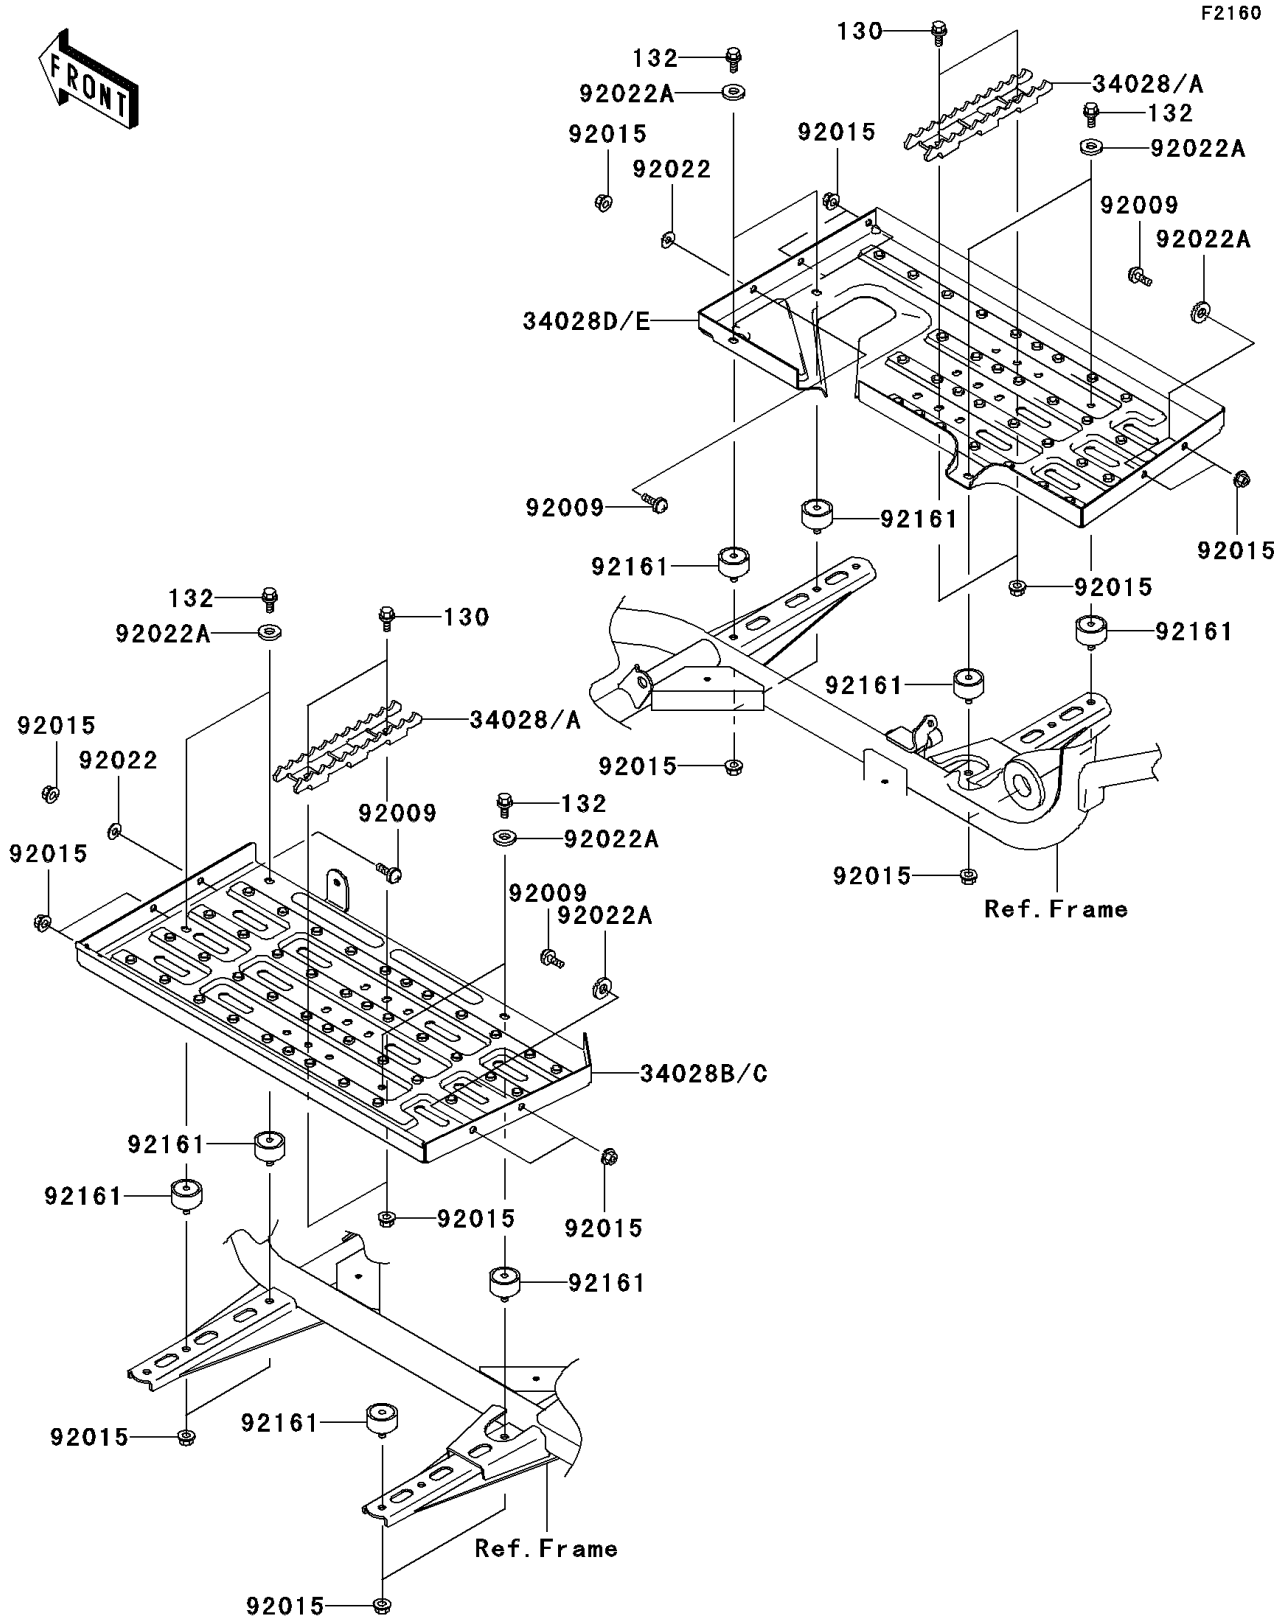

# 2003 Prairie 360 4X4 PARTS DIAGRAM

## Footrests

## 2003 Prairie 360 4X4 PARTS LIST

### Footrests

ITEM NAME	PART NUMBER	QUANTITY
BOLT-FLANGED,6X14 (Ref # 130)	130J0614	4
BOLT-FLANGED-SMALL,6X10 (Ref # 132)	132J0610	8
STEP,FOOT PEG,S.GOLD (Ref # 34028)	34028-1487-UF	2
STEP,LH,S.GOLD (Ref # 34028B)	34028-7511-UF	1
STEP,RH,S.GOLD (Ref # 34028D)	34028-7512-UF	1
SCREW,6X16 (Ref # 92009)	92009-1621	10
NUT,FLANGED,6MM (Ref # 92015)	92015-1367	22
WASHER,6.5X16X1.0 (Ref # 92022)	92022-1093	2
WASHER,6.5X20X1.6,BLACK (Ref # 92022A)	92022-1346	12
DAMPER,FLOOR BOARD (Ref # 92161)	92161-7505	8