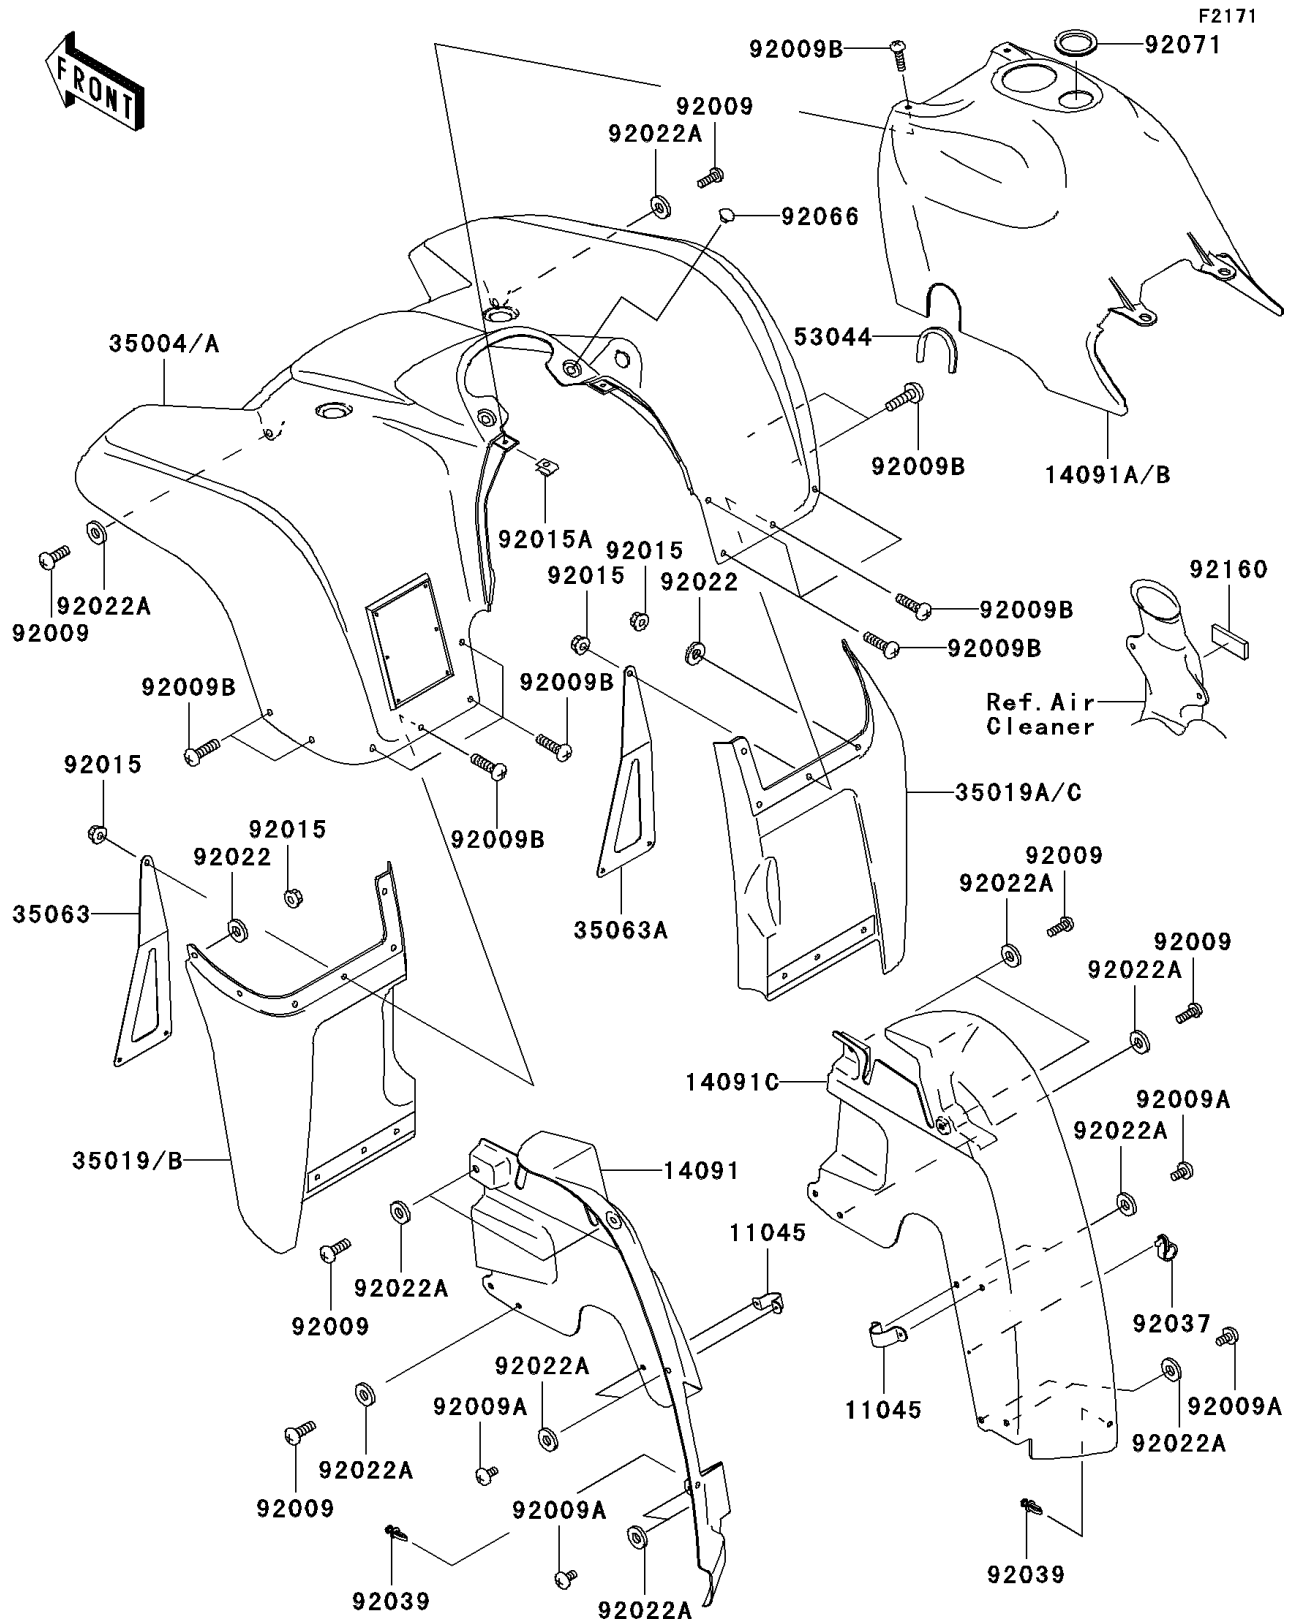

# 2005 Prairie 360 4X4 PARTS DIAGRAM

Front Fender(s)

## 2005 Prairie 360 4X4 PARTS LIST

### Front Fender(s)

ITEM NAME	PART NUMBER	QUANTITY
BRACKET,FENDER (Ref # 11045)	11045-1882	2
COVER,INNER FLAP,LH (Ref # 14091)	14091-7521	1
COVER,FUEL TANK,A.RED (Ref # 14091A)	14091-7525-260	1
COVER,FUEL TANK,H.GREEN (Ref # 14091B)	14091-7525-6A	1
COVER,INNER FLAP,RH (Ref # 14091C)	14091-7527	1
FENDER-FRONT,A.RED (Ref # 35004)	35004-1378-260	1
FENDER-FRONT,H.GREEN (Ref # 35004A)	35004-1378-6A	1
FLAP,FR,LH,F.BLACK (Ref # 35019)	35019-0021-6Z	1
FLAP,FR,RH,F.BLACK (Ref # 35019A)	35019-0022-6Z	1
STAY,FRONT FENDER,LH (Ref # 35063)	35063-7506	1
STAY,FRONT FENDER,RH (Ref # 35063A)	35063-7507	1
TRIM,L=150 (Ref # 53044)	53044-1303	1
SCREW (Ref # 92009)	92009-1166	8
SCREW,TAPPING,5X10 (Ref # 92009A)	92009-1332	8
SCREW,6X16 (Ref # 92009B)	92009-1621	14
NUT,FLANGED,6MM (Ref # 92015)	92015-1367	12
NUT,CLAMP,6MM (Ref # 92015A)	92015-1678	2
WASHER,6.5X16X1.0 (Ref # 92022)	92022-1093	10
WASHER,6.5X20X1.6,BLACK (Ref # 92022A)	92022-1346	16
CLAMP,SPEED,L=80.5 (Ref # 92037)	92037-1903	1
RIVET (Ref # 92039)	92039-1229	2
PLUG (Ref # 92066)	92066-1485	2
GROMMET,FUEL TANK COVER (Ref # 92071)	92071-7503	1
DAMPER (Ref # 92160)	92160-1834	1