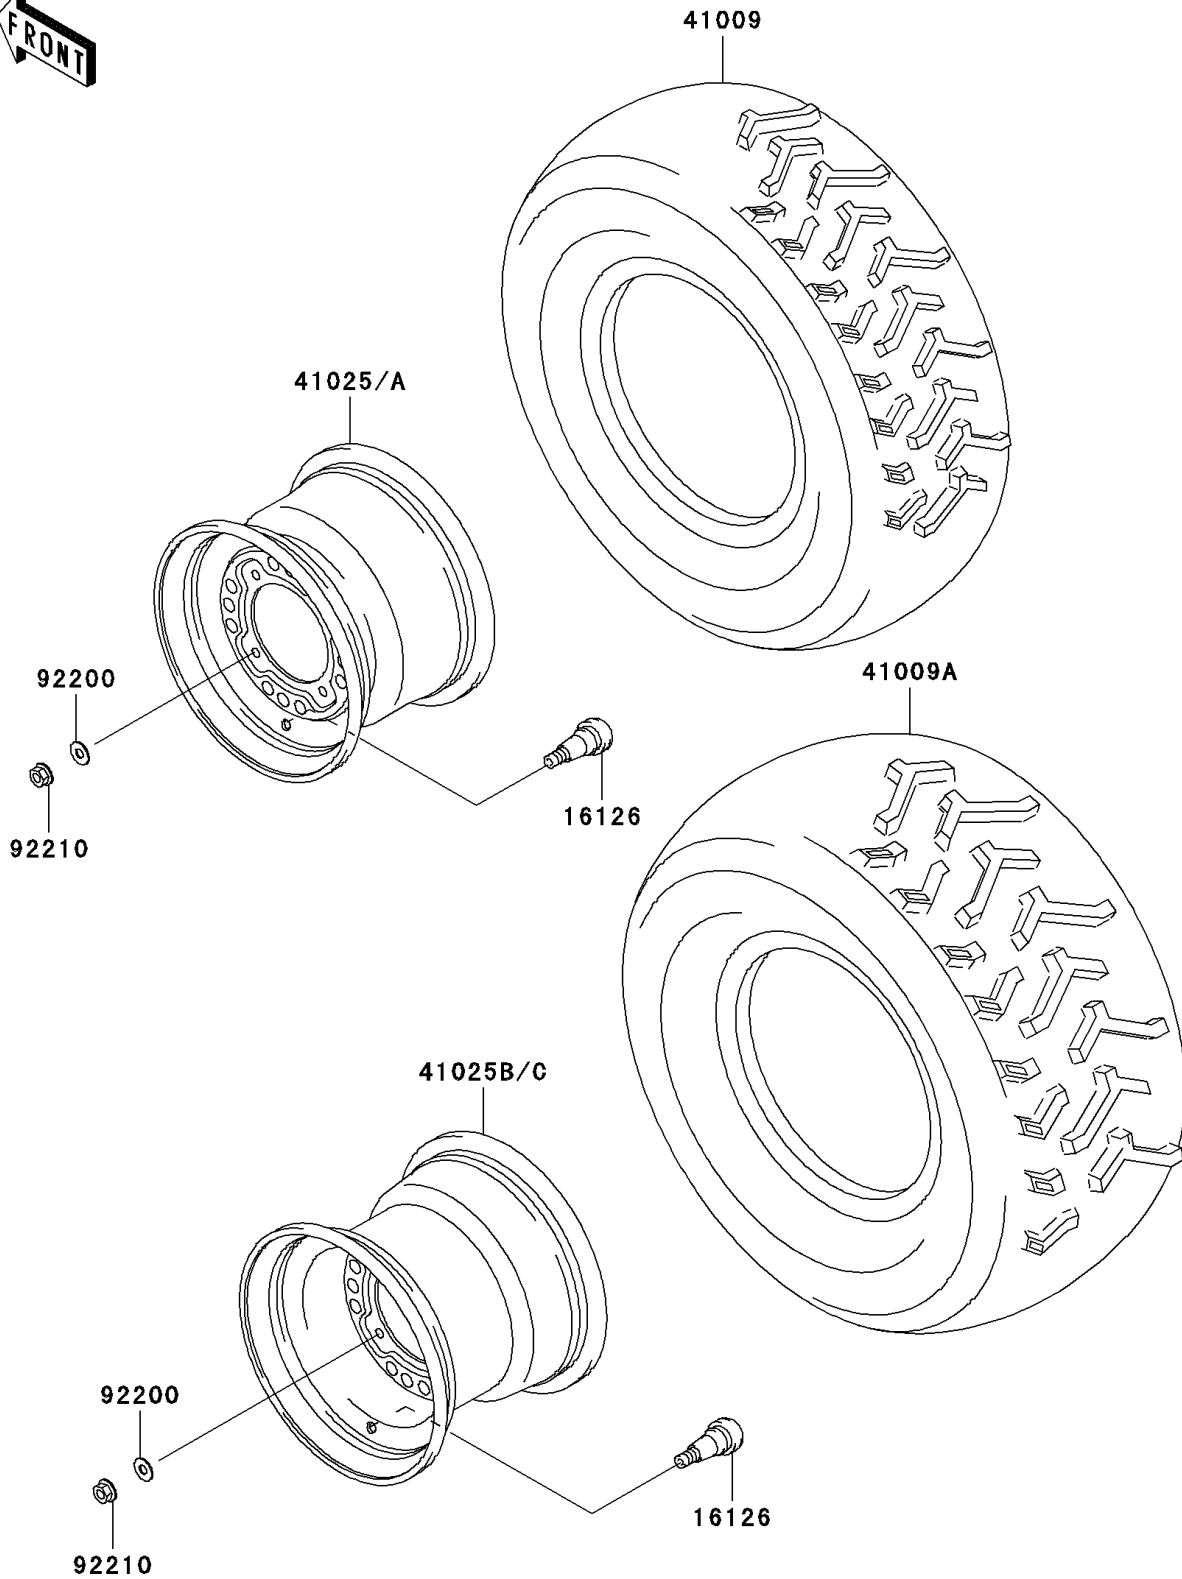

2003 Prairie 360 4X4 PARTS DIAGRAM

Wheels/Tires

F2210

2003 Prairie 360 4X4 PARTS LIST

Wheels/Tires

ITEM NAME	PART NUMBER	QUANTITY
VALVE (Ref # 16126)	16126-4001	4
TIRE,FR,AT25X8-12,KT121 (Ref # 41009)	41009-7501	2
TIRE,RR,AT25X10-12,KT405C (Ref # 41009A)	41009-7503	2
RIM,FR,12X6.0,S.GOLD (Ref # 41025)	41025-1313-UF	2
RIM,RR,12X7.5AT,S.GOLD (Ref # 41025B)	41025-7502-UF	2
WASHER,10.5X25X1.6 (Ref # 92200)	92200-1595	16
NUT,FLANGED,10MM (Ref # 92210)	92210-1325	16