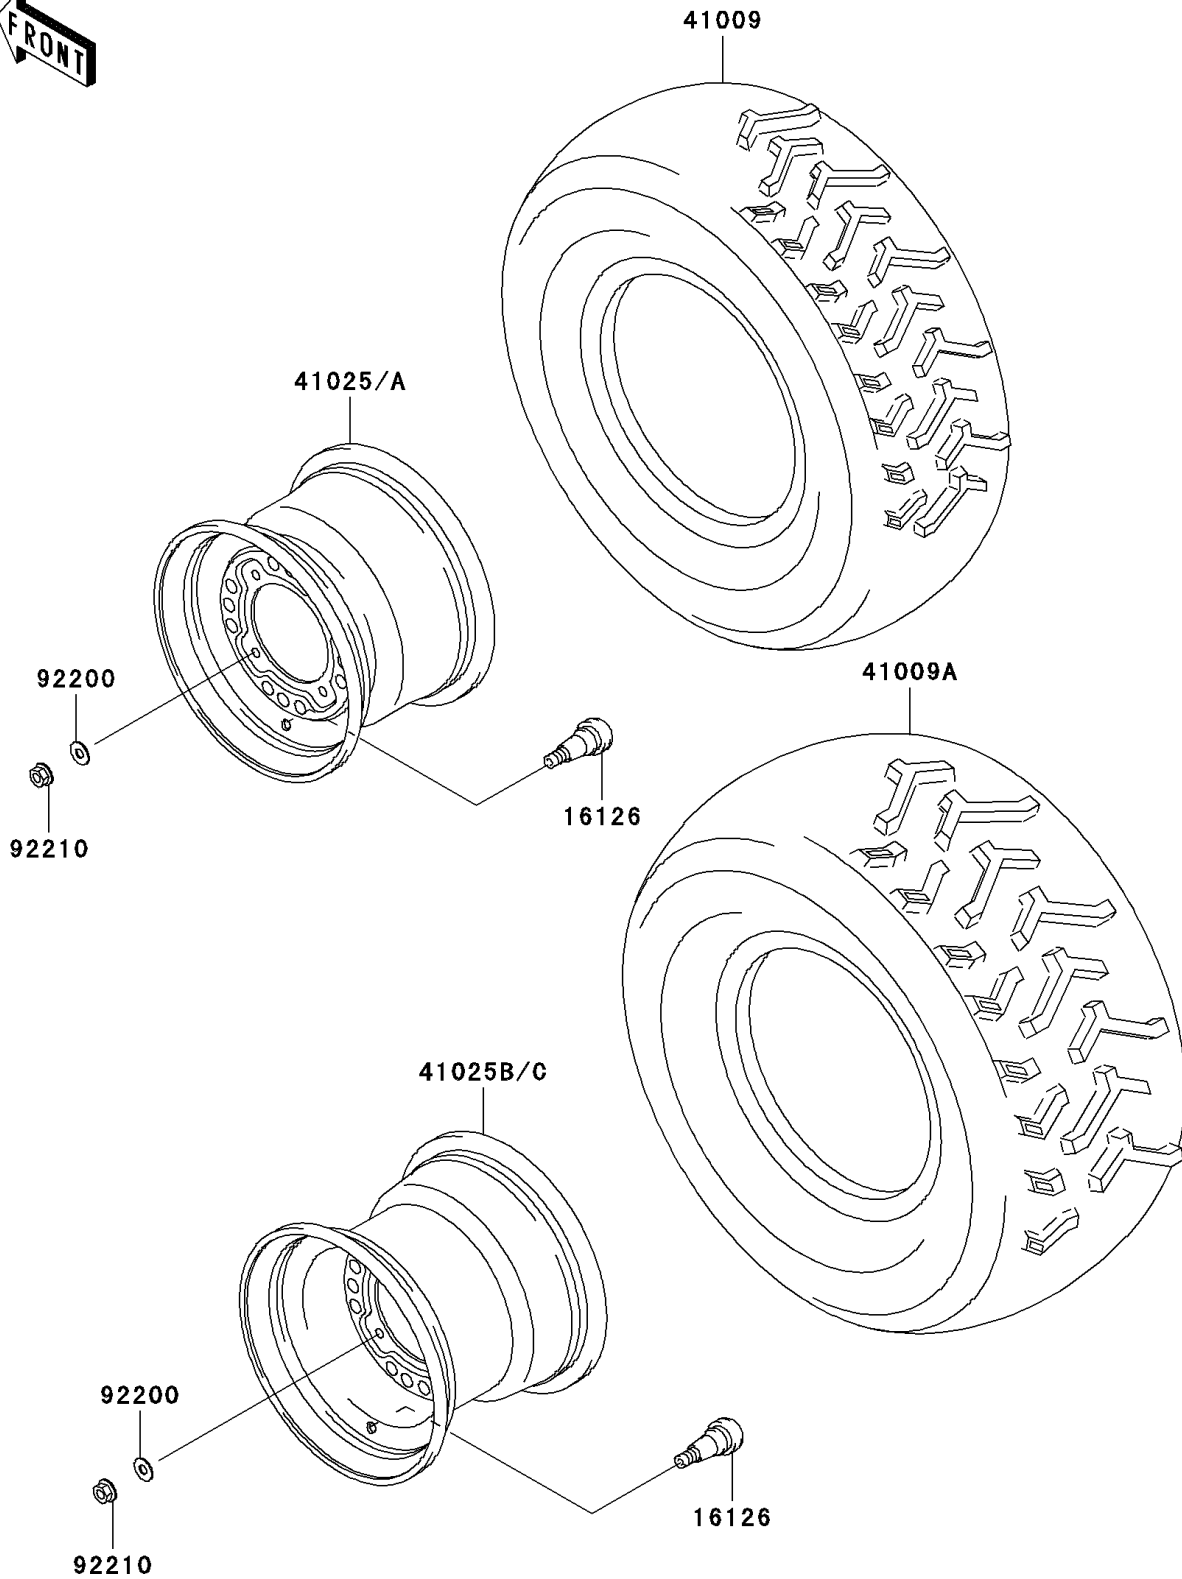

2004 Prairie 360 4X4 PARTS DIAGRAM

Wheels/Tires

F2210

2004 Prairie 360 4X4 PARTS LIST

Wheels/Tires

ITEM NAME	PART NUMBER	QUANTITY
VALVE (Ref # 16126)	16126-4001	4
TIRE,FR,AT25X8-12,KT121 (Ref # 41009)	41009-7501	2
TIRE,RR,AT25X10-12,KT405C (Ref # 41009A)	41009-7503	2
RIM,FR,12X6.0,S.GOLD (Ref # 41025)	41025-1313-UF	2
RIM,RR,12X7.5AT,S.GOLD (Ref # 41025B)	41025-7502-UF	2
WASHER,10.5X25X1.6 (Ref # 92200)	92200-1595	16
NUT,FLANGED,10MM (Ref # 92210)	92210-1325	16