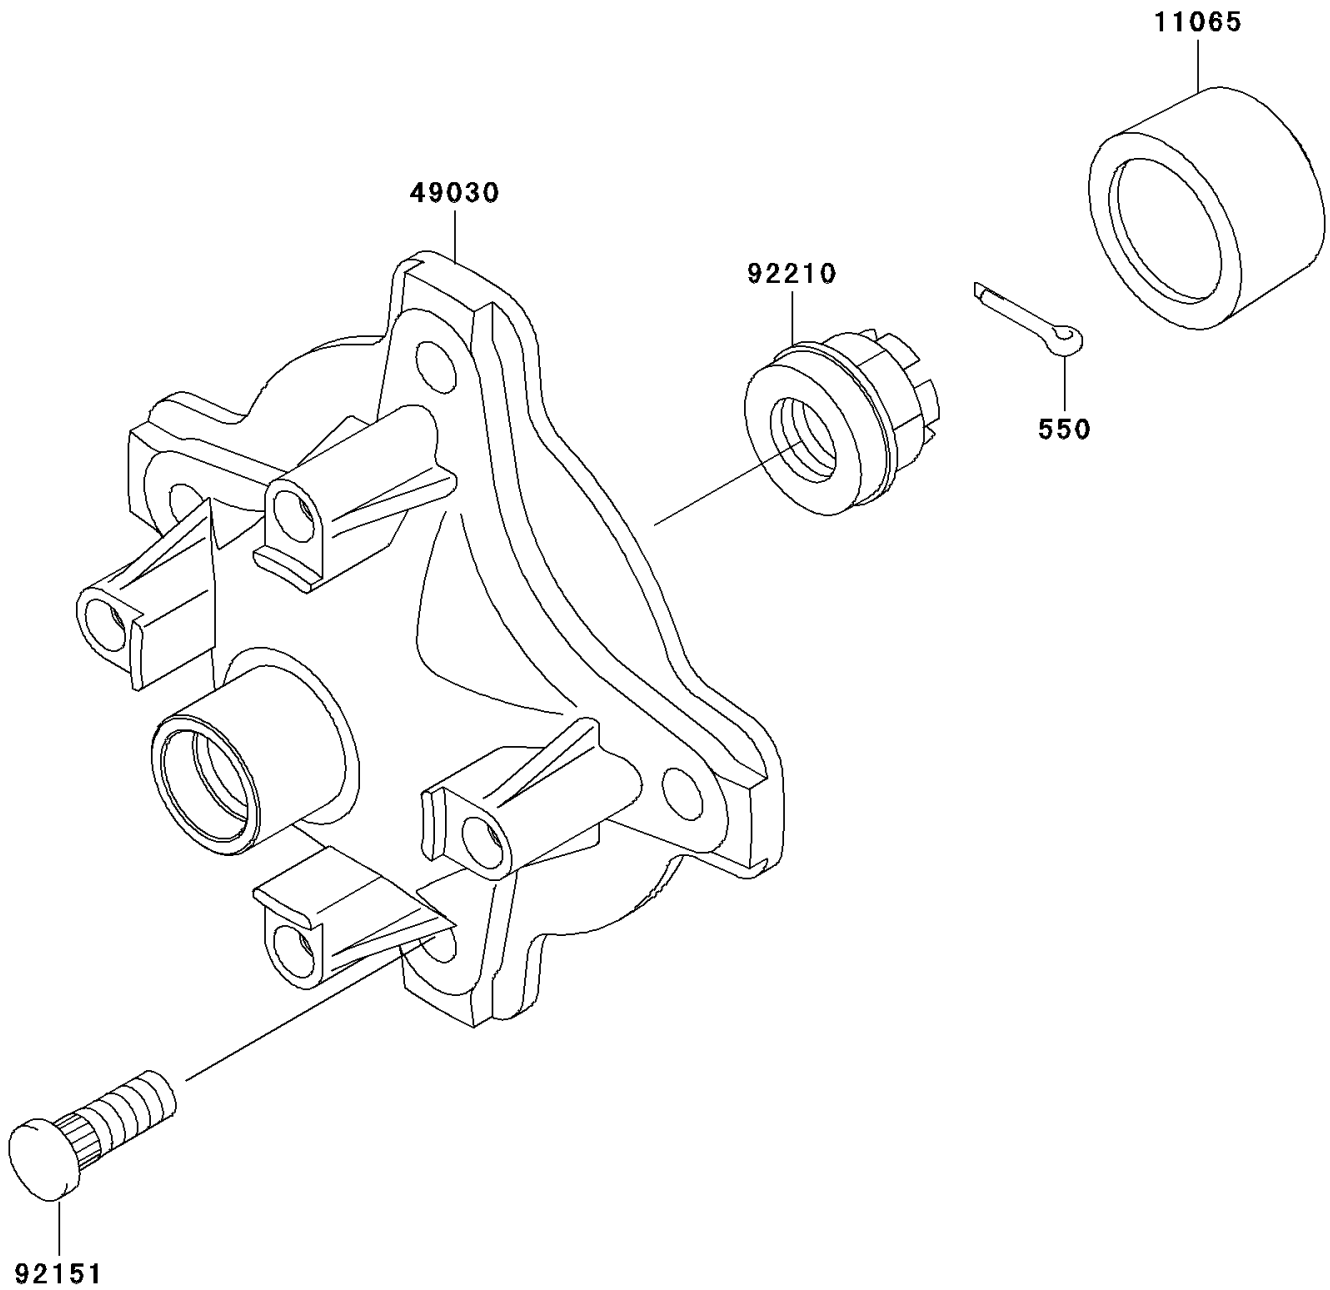

# 2003 Prairie 360 4X4 PARTS DIAGRAM

Front Hub

F2230

## 2003 Prairie 360 4X4 PARTS LIST

### Front Hub

ITEM NAME	PART NUMBER	QUANTITY
PIN-COTTER,4.0X25 (Ref # 550)	550D4025	2
CAP,WHEEL (Ref # 11065)	11065-1153	2
HUB,FR (Ref # 49030)	49030-7508	2
BOLT,10X29.5 (Ref # 92151)	92151-1392	8
NUT,CASTLE,18MM (Ref # 92210)	92210-1349	2