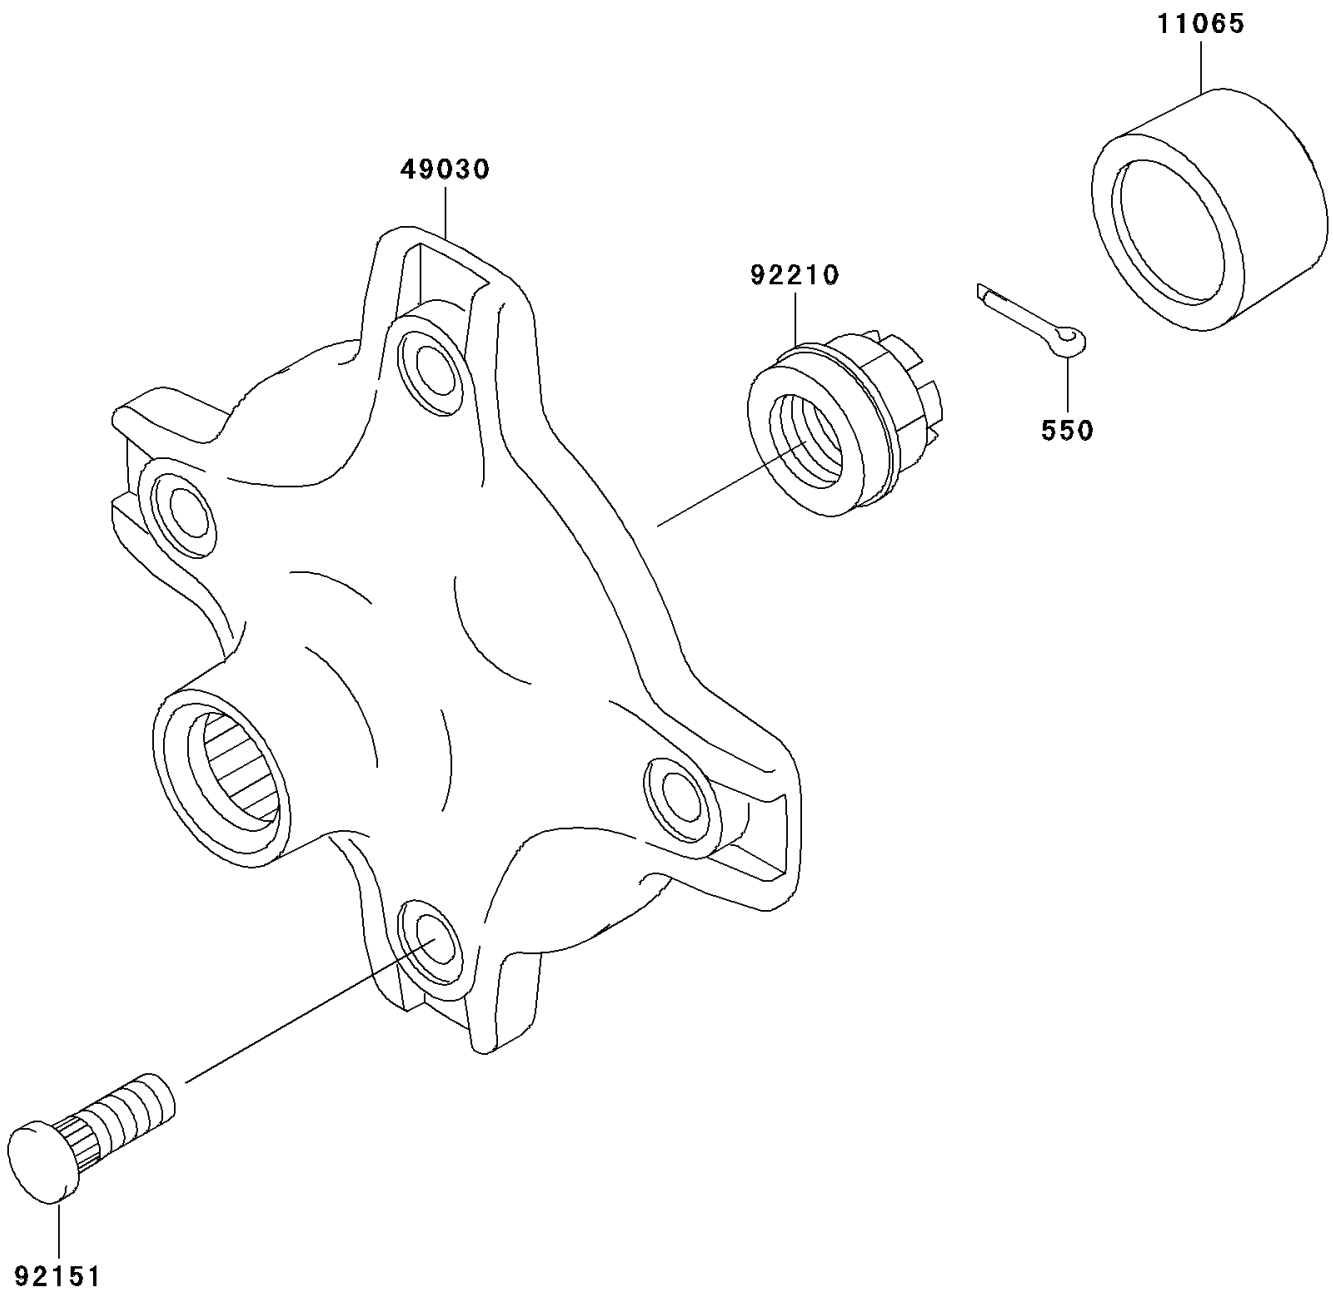

2003 Prairie 360 4X4 PARTS DIAGRAM

Rear Hub

F2240

2003 Prairie 360 4X4 PARTS LIST

Rear Hub

ITEM NAME	PART NUMBER	QUANTITY
PIN-COTTER,4.0X25 (Ref # 550)	550D4025	2
CAP,WHEEL (Ref # 11065)	11065-1153	2
HUB,RR (Ref # 49030)	49030-7507	2
BOLT,10X29.5 (Ref # 92151)	92151-1392	8
NUT,CASTLE,20MM (Ref # 92210)	92210-1381	2