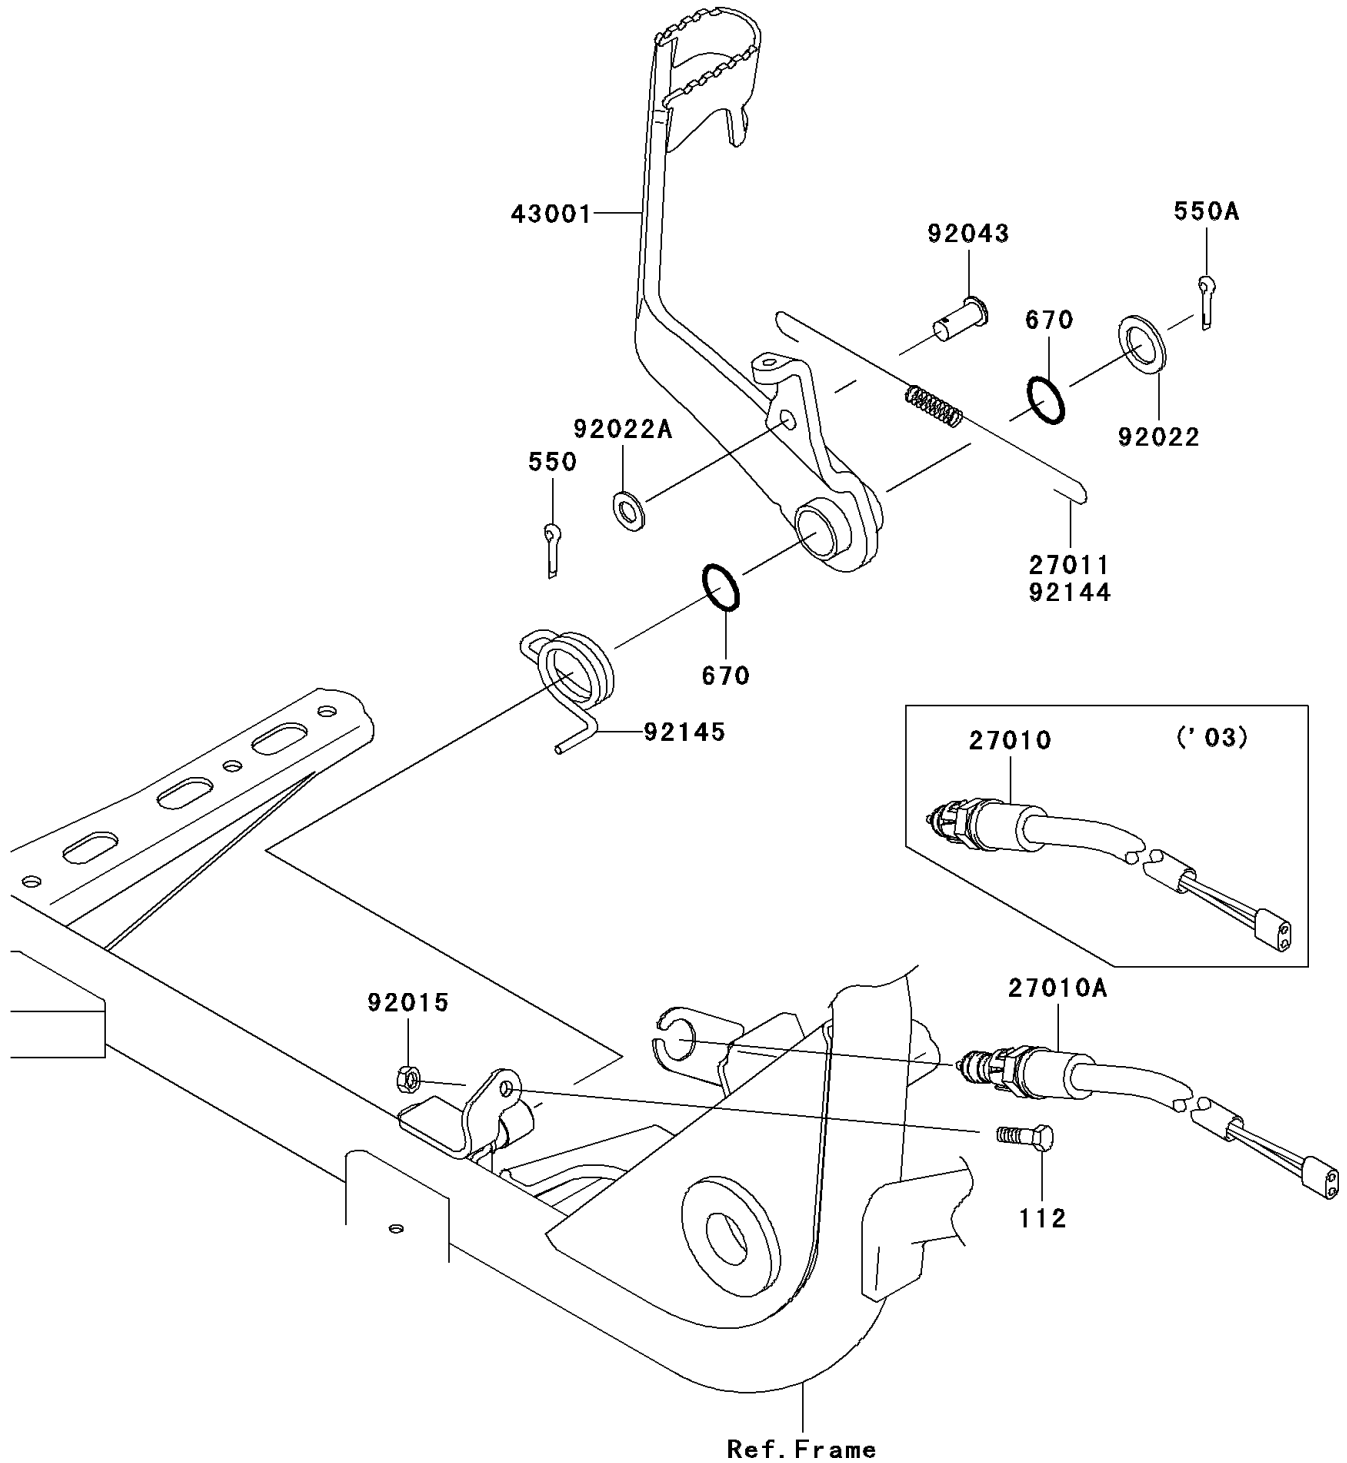

2003 Prairie 360 4X4 PARTS DIAGRAM

Brake Pedal

F2260

2003 Prairie 360 4X4 PARTS LIST

Brake Pedal

ITEM NAME	PART NUMBER	QUANTITY
BOLT-UPSET,6X22 (Ref # 112)	112D0622	1
PIN-COTTER,2.0X15 (Ref # 550)	550D2015	1
PIN-COTTER,2.0X22 (Ref # 550A)	550D2022	1
O RING,15MM (Ref # 670)	670B2015	2
SWITCH,BRAKE LAMP (Ref # 27010)	27010-1301	1
LEVER-BRAKE,PEDAL (Ref # 43001)	43001-7501	1
NUT,6MM (Ref # 92015)	92015-1410	1
WASHER,15.5X24X1.6 (Ref # 92022)	92022-1049	1
WASHER,8.5X16X1.2 (Ref # 92022A)	92022-1582	1
PIN,8X16 (Ref # 92043)	92043-1013	1
SPRING,BRAKE LAMP SWITCH (Ref # 92144)	92144-1343	1
SPRING,BRAKE PEDAL RETURN (Ref # 92145)	92145-7503	1