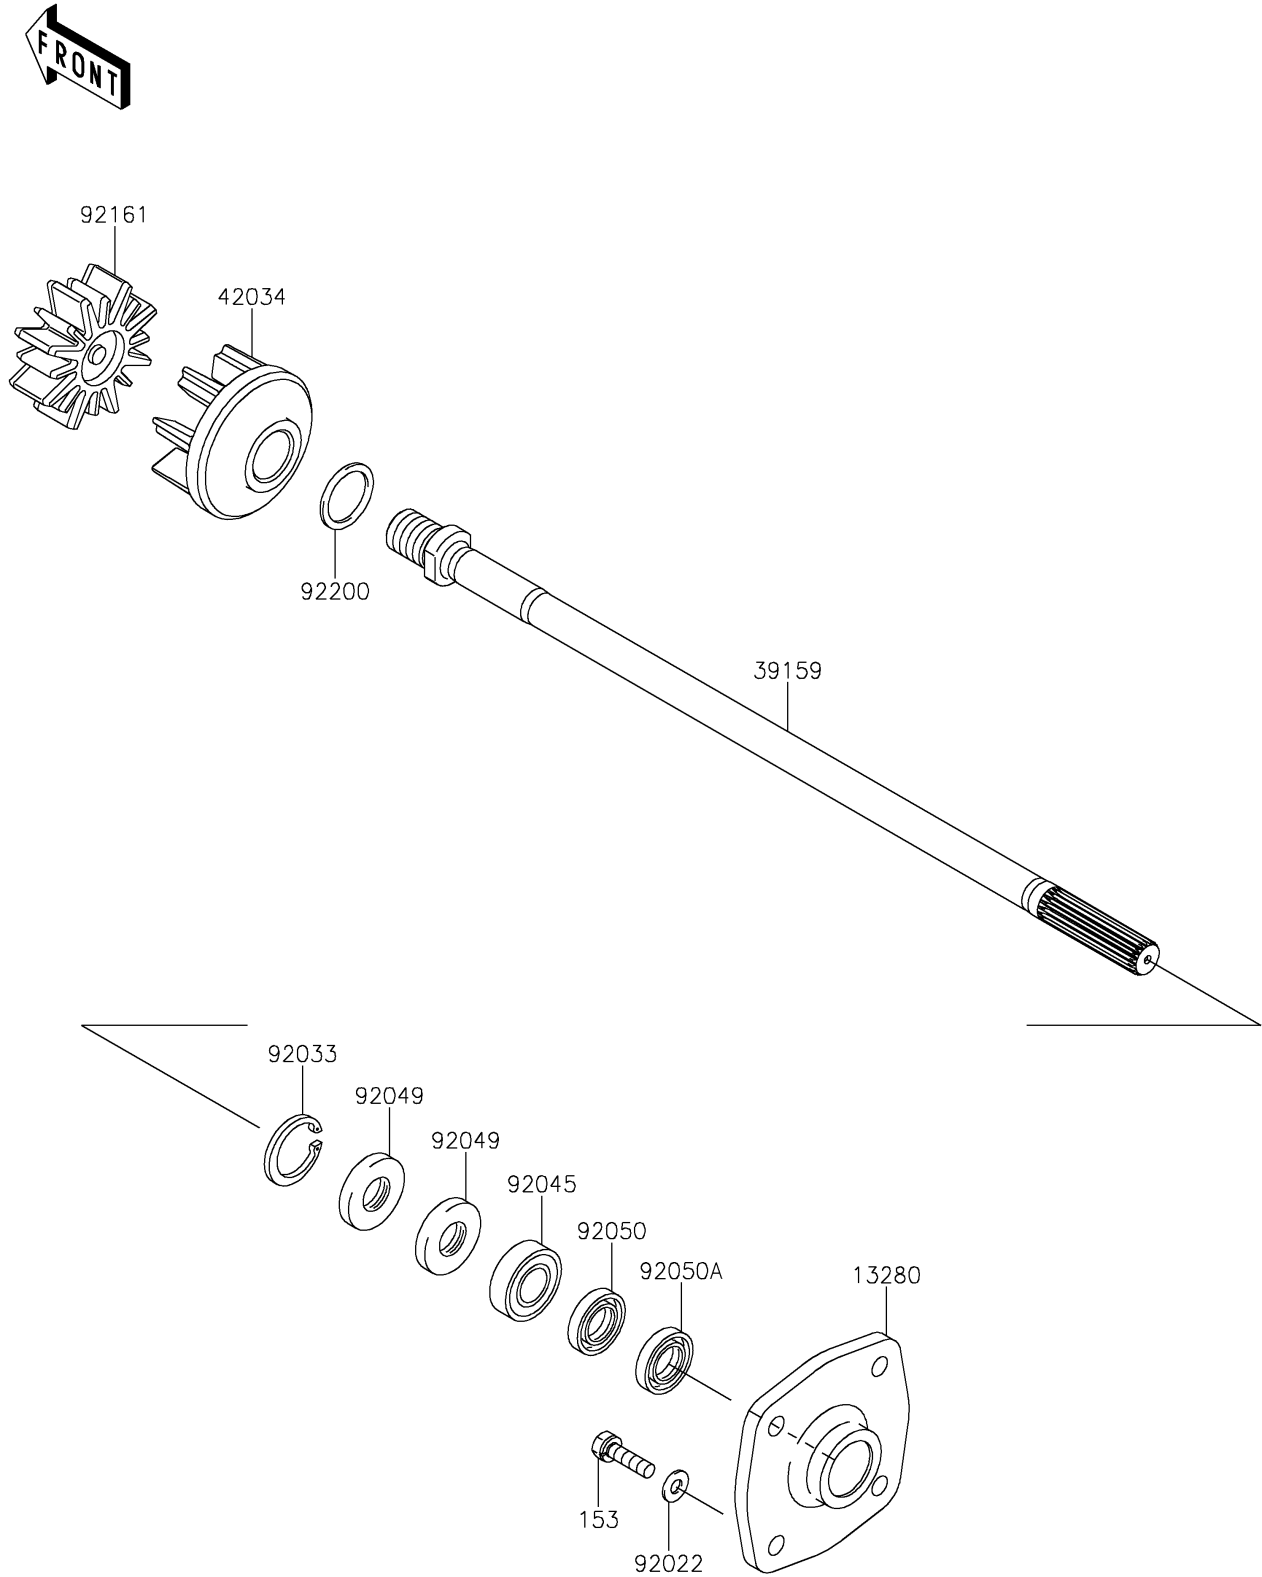

# 2019 JET SKI® Ultra® 310X SE PARTS DIAGRAM

Drive Shaft

E3134

## 2019 JET SKI® Ultra® 310X SE PARTS LIST

### Drive Shaft

ITEM NAME	PART NUMBER	QUANTITY
HOLDER (Ref # 13280)	13280-3756	1
BOLT-WS-SMALL,8X30 (Ref # 153)	153R0830	4
SHAFT-DRIVE (Ref # 39159)	39159-0044	1
COUPLING (Ref # 42034)	42034-3720	1
WASHER,8.2X18X1.5 (Ref # 92022)	92022-1964	4
RING-SNAP,42MM (Ref # 92033)	92033-3713	1
BEARING-BALL,60042RD (Ref # 92045)	92045-3705	1
SEAL-OIL,S620426 (Ref # 92049)	92049-3707	2
SEAL-OIL,SCY20368 (Ref # 92050)	92050-502	1
SEAL-OIL,SC20367 (Ref # 92050A)	92050-503	1
DAMPER,COUPLING (Ref # 92161)	92161-3797	1
WASHER,30.5X38X2 (Ref # 92200)	92200-3809	1