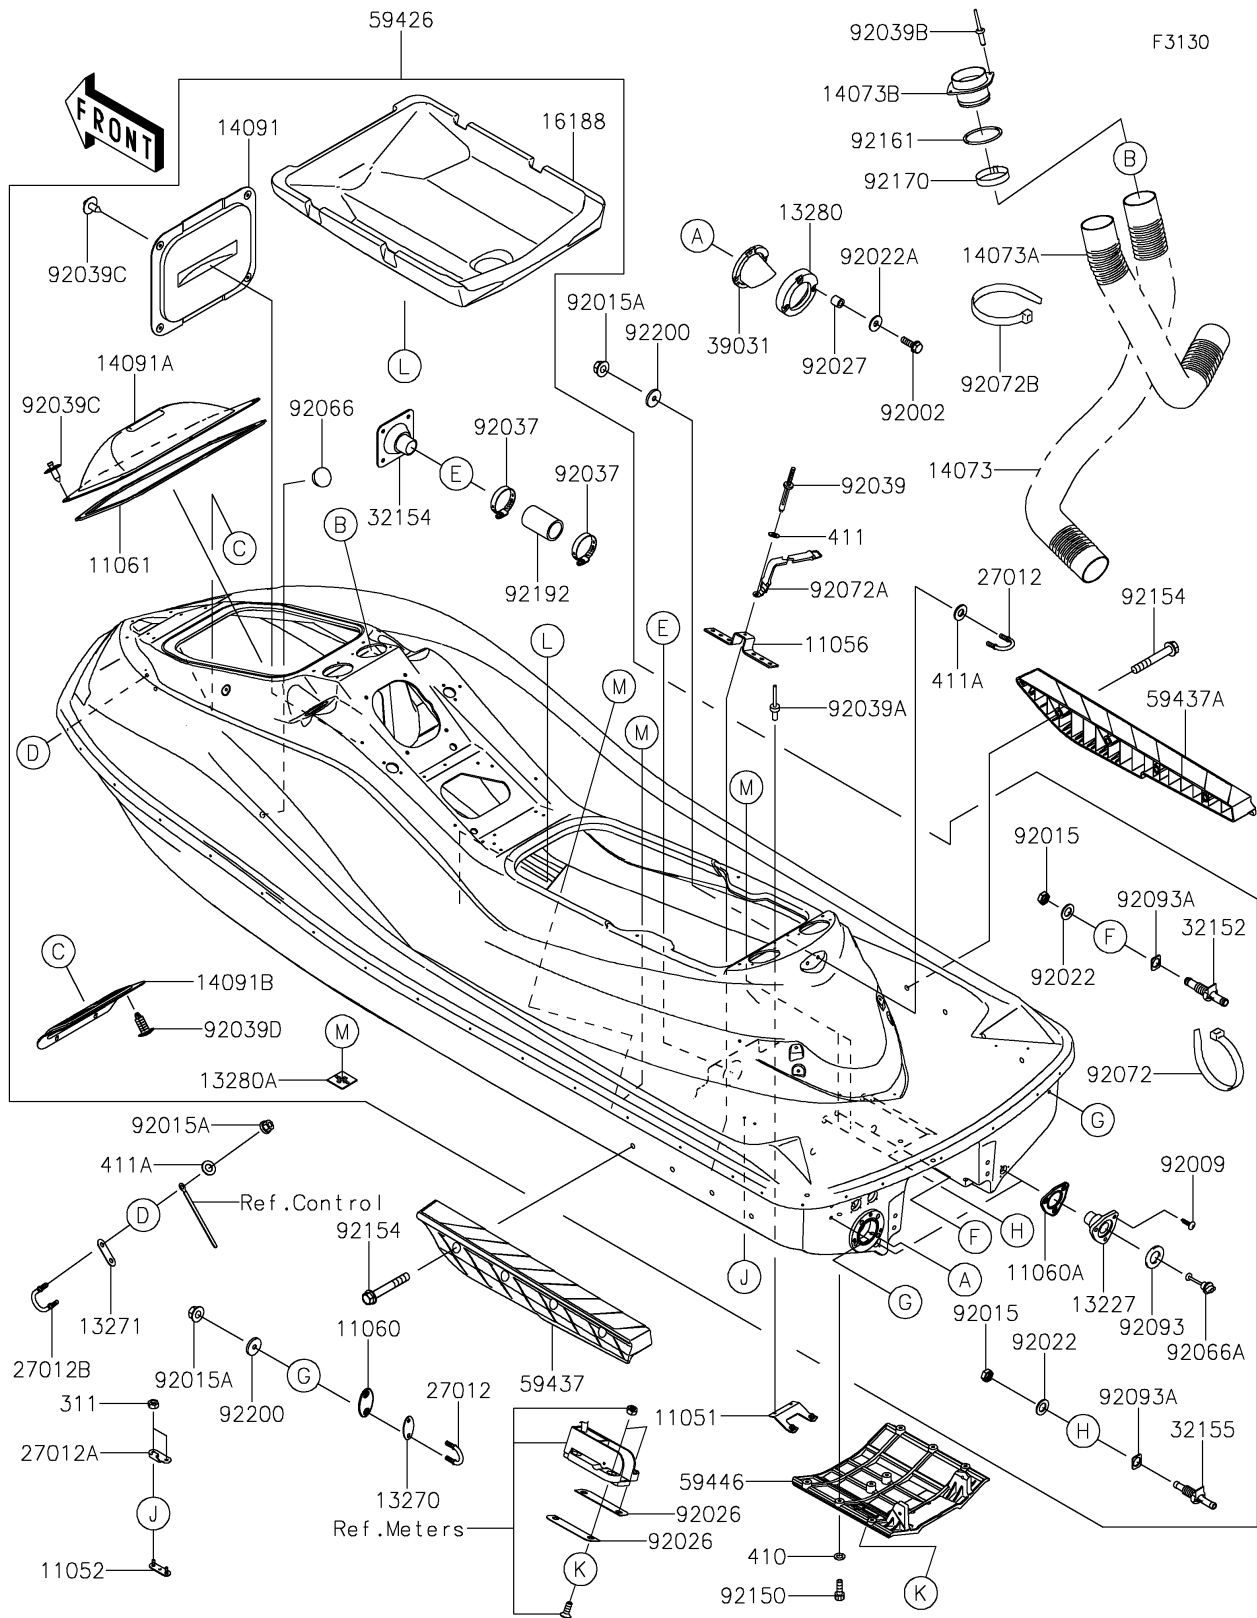

2019 JET SKI® Ultra® 310X SE PARTS DIAGRAM

Hull