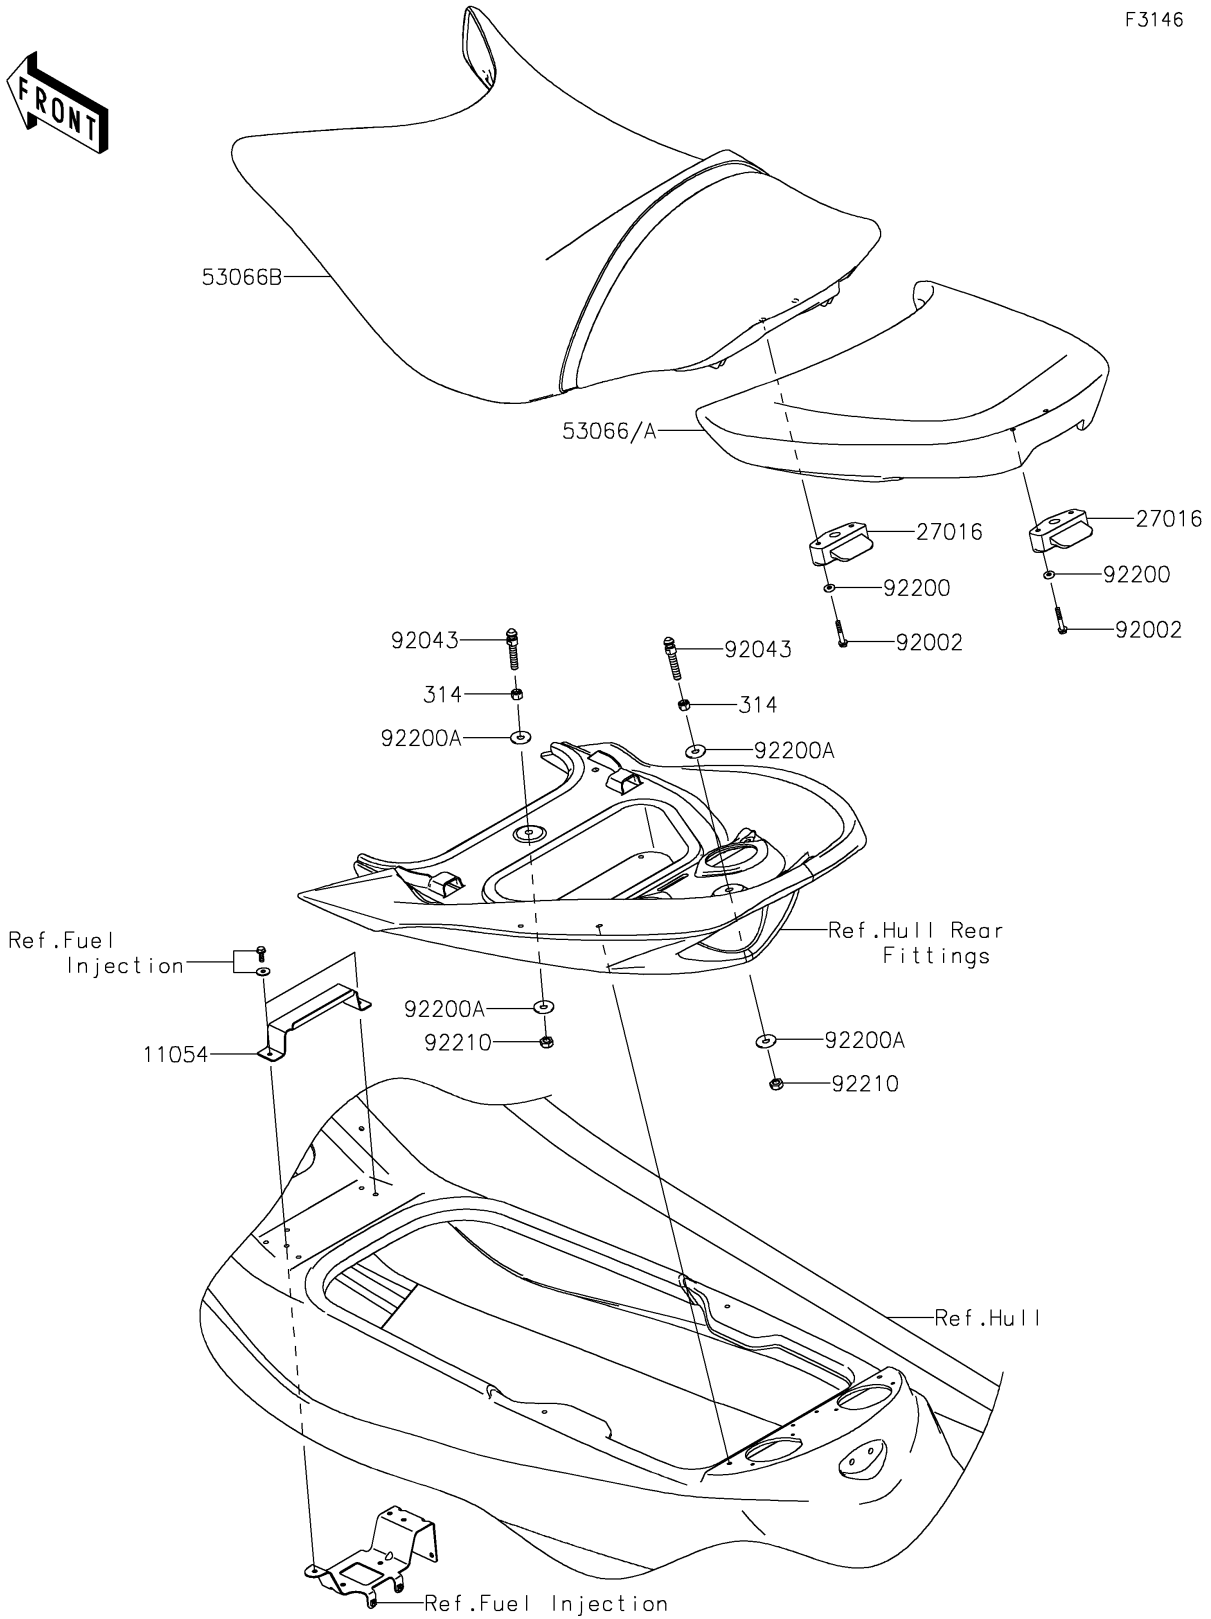

2019 JET SKI® Ultra® 310X SE PARTS DIAGRAM

Seat

F3146

2019 JET SKI® Ultra® 310X SE PARTS LIST

Seat

ITEM NAME	PART NUMBER	QUANTITY
BRACKET,FRONT SEAT (Ref # 11054)	11054-3702	1
LOCK-ASSY,SEAT,FR&RR (Ref # 27016)	27016-3758	2
NUT-HEX-FINE,10MM (Ref # 314)	314R1000	2
SEAT-ASSY,RR,BLACK (Ref # 53066)	53066-0386-MA	1
SEAT-ASSY,RR,BLACK (Ref # 53066A)	53066-0387-MA	1
SEAT-ASSY,FR,ORANGE+BLK+ORG (Ref # 53066B)	53066-0424-61N	1
BOLT,6X40 (Ref # 92002)	92002-3716	4
PIN (Ref # 92043)	92043-3763	2
WASHER,6.5X16X2.0 (Ref # 92200)	92200-1543	4
WASHER (Ref # 92200A)	92200-3762	4
NUT,LOCK,10MM (Ref # 92210)	92210-3792	2