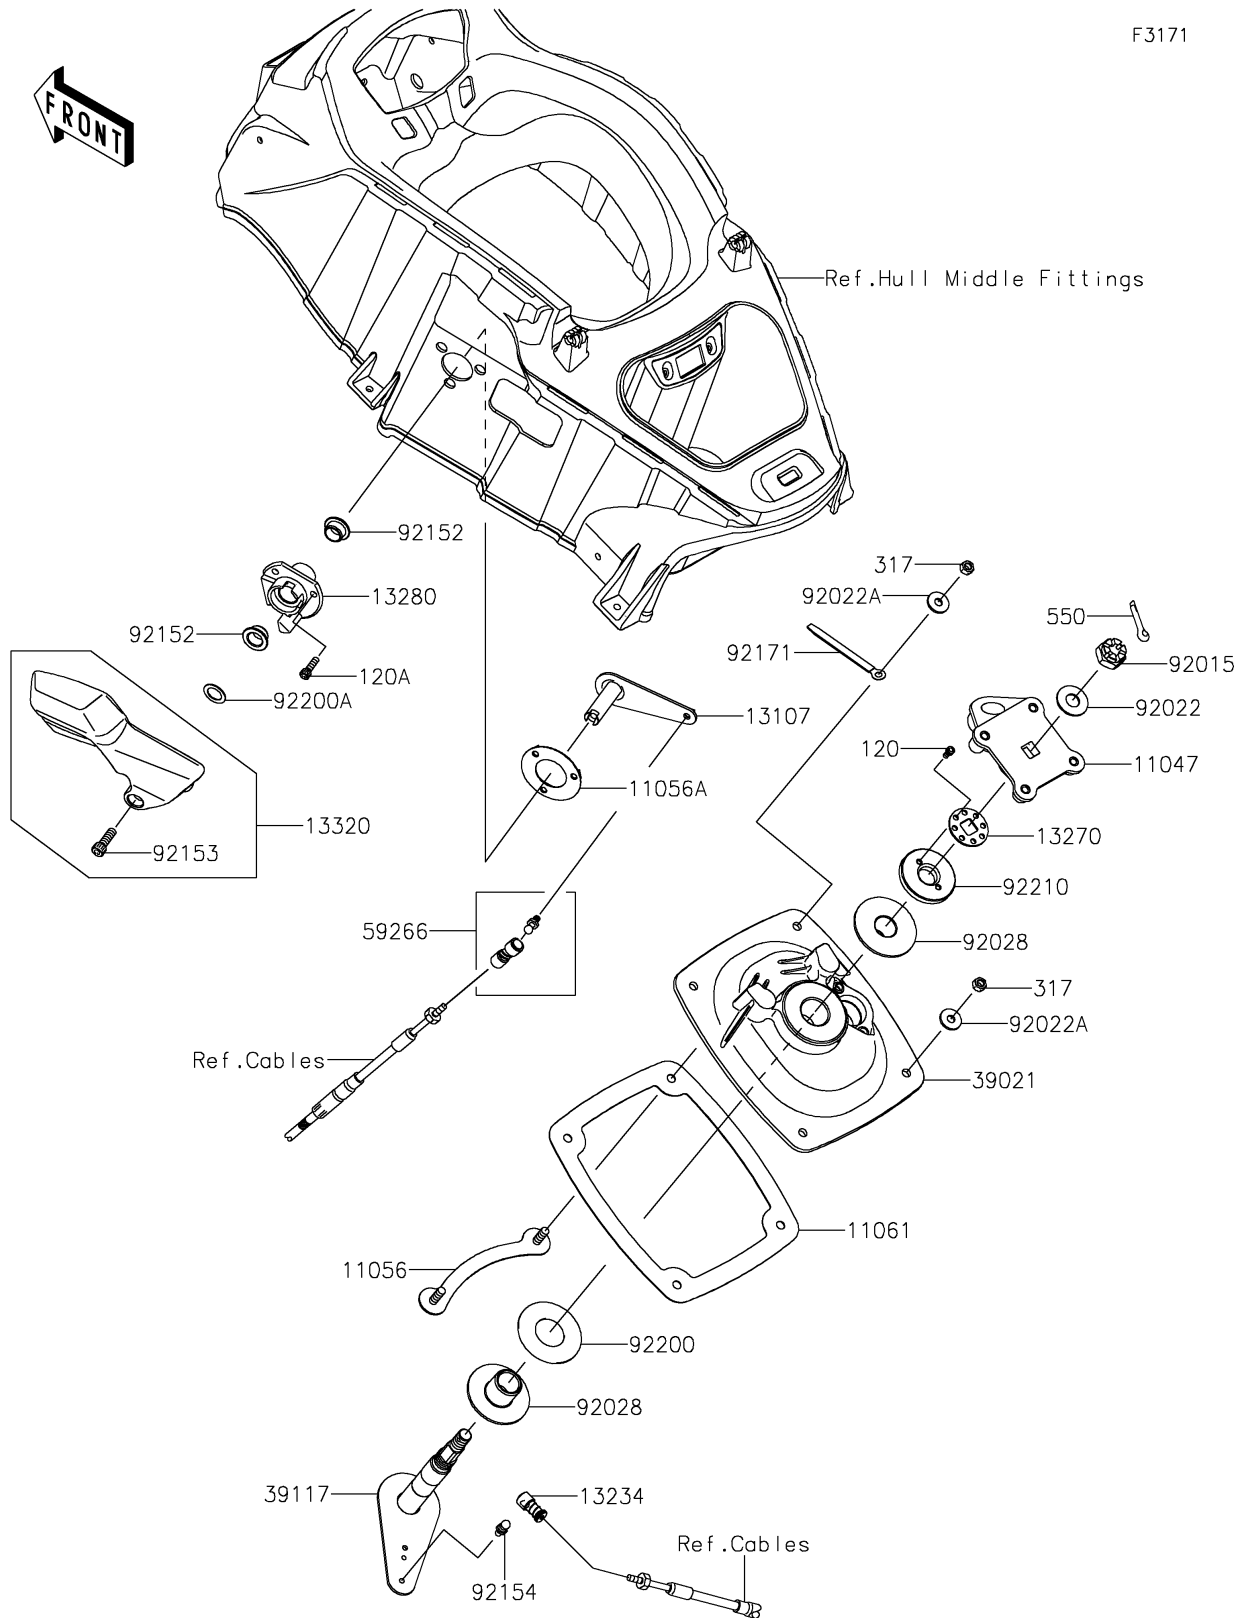

2019 JET SKI® Ultra® 310X SE PARTS DIAGRAM

Handle Pole

F3171

2019 JET SKI® Ultra® 310X SE PARTS LIST

Handle Pole

ITEM NAME	PART NUMBER	QUANTITY
BRACKET,HANDLE HOLDER (Ref # 11047)	11047-3759	1
BRACKET,HANDLE POLE BRACKET (Ref # 11056)	11056-3712	2
BRACKET (Ref # 11056A)	11056-3713	1
GASKET,HANDLE POLE BRACKET (Ref # 11061)	11061-3739	1
BOLT-SOCKET,5X10 (Ref # 120)	120R0510	2
BOLT-SOCKET,6X20 (Ref # 120A)	120R0620	3
SHAFT (Ref # 13107)	13107-3799	1
SHAFT-COMP (Ref # 13234)	13234-3713	1
PLATE,STEERING NUT (Ref # 13270)	13270-3808	1
HOLDER (Ref # 13280)	13280-0790	1
LEVER-ASSY,REVERSE (Ref # 13320)	13320-0027	1
NUT-HEX-SMALL,8MM (Ref # 317)	317R0800	4
BRACKET-HANDLE POLE (Ref # 39021)	39021-3716	1
SHAFT-STRG (Ref # 39117)	39117-3715	1
PIN-COTTER,3X35 (Ref # 550)	550S3035	1
JOINT-BALL (Ref # 59266)	59266-3710	1
NUT,CASTLE,14MM (Ref # 92015)	92015-3805	1
WASHER,15X34X2.0 (Ref # 92022)	92022-3738	1
WASHER,8.4X23X2.5 (Ref # 92022A)	92022-3744	4
BUSHING,STEERING (Ref # 92028)	92028-3748	2
COLLAR (Ref # 92152)	92152-3748	2
BOLT,SOCKET,8X25 (Ref # 92153)	92153-3739	1
BOLT,BALL,6MM (Ref # 92154)	92154-3710	1
CLAMP,L=150 (Ref # 92171)	92171-3717	1
WASHER,32.5X70X2 (Ref # 92200)	92200-3718	1
WASHER,16.5X25X1 (Ref # 92200A)	92200-3800	1
NUT,STEERING SHAFT,22MM (Ref # 92210)	92210-3800	1