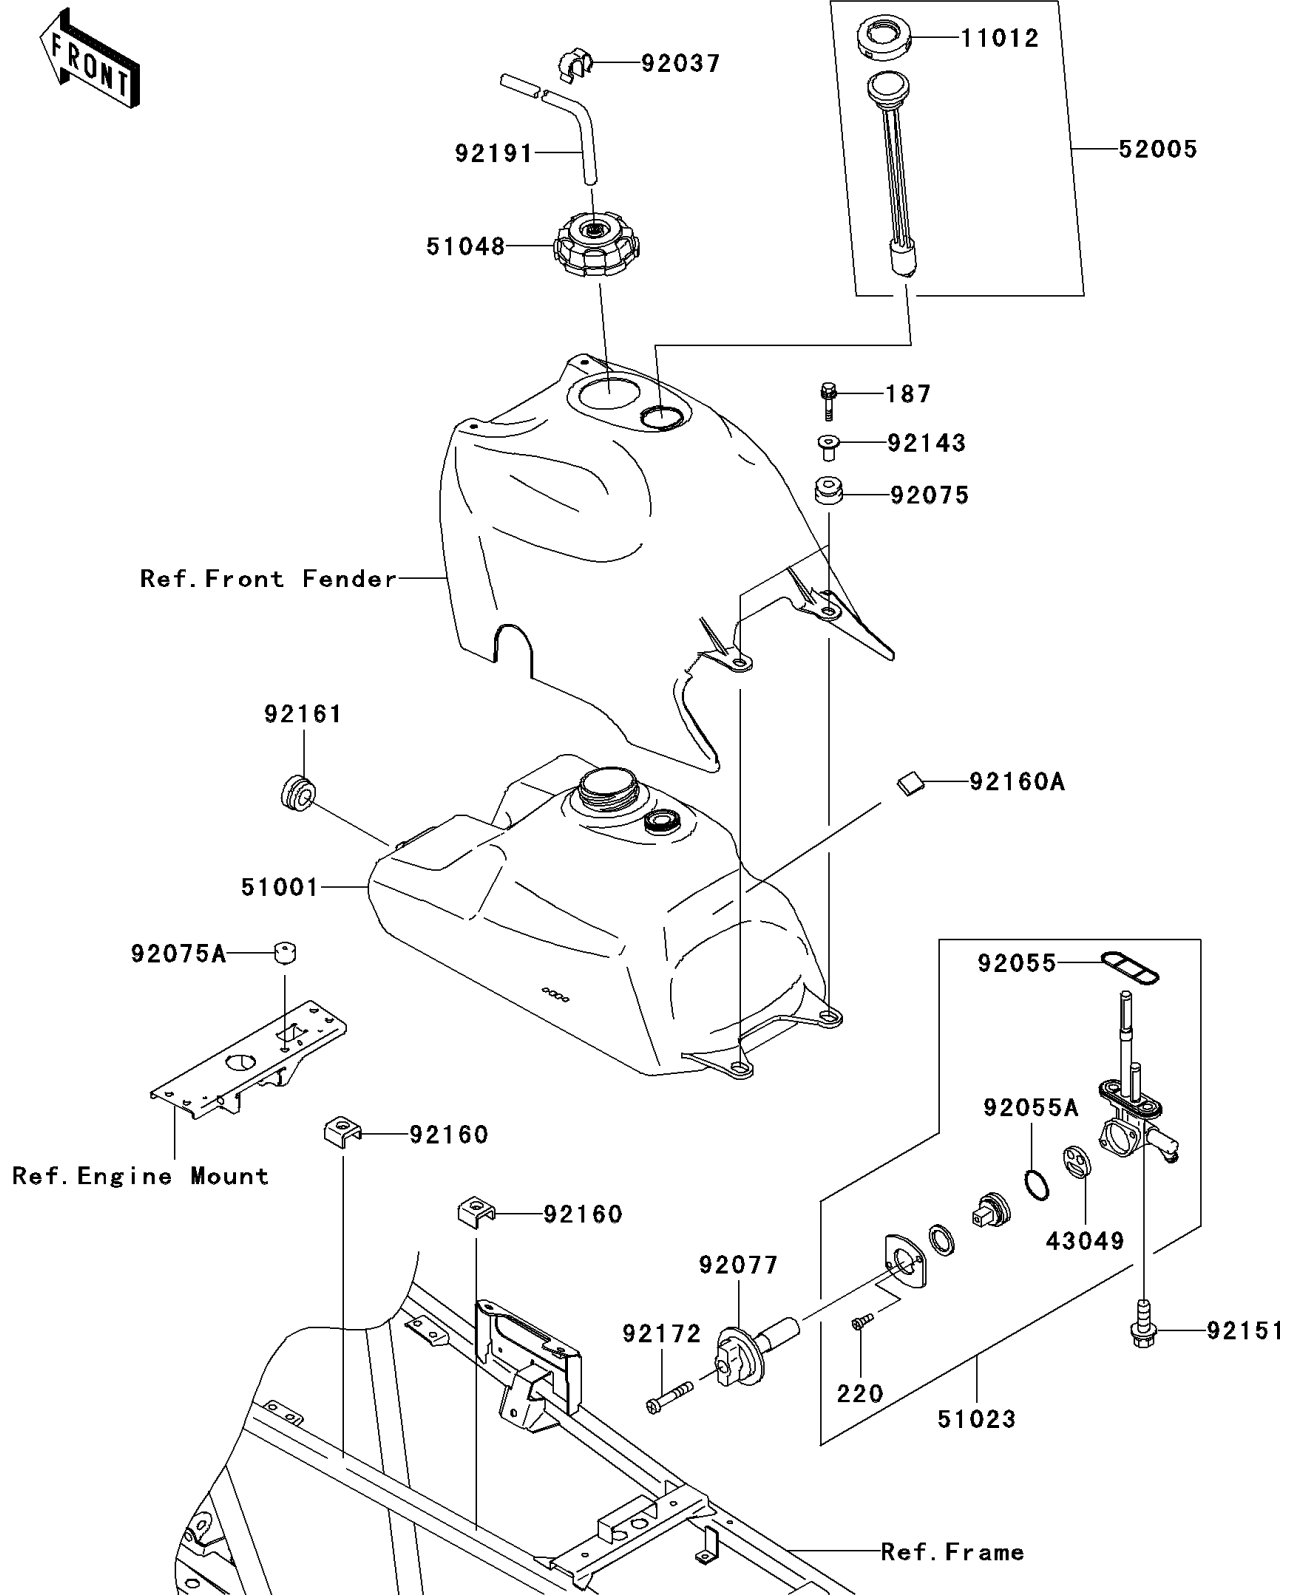

2003 Prairie 360 4X4 PARTS DIAGRAM

Fuel Tank

F2410

2003 Prairie 360 4X4 PARTS LIST

Fuel Tank

ITEM NAME	PART NUMBER	QUANTITY
BOLT-UPSET-WSP,6X35 (Ref # 187)	187G0635	2
SCREW-PAN-CROS,3X8 (Ref # 220)	220B0308	2
CAP,FUEL GAUGE (Ref # 11012)	11012-1627	1
PACKING,TAP VALVE (Ref # 43049)	43049-1091	1
TANK-COMP-FUEL (Ref # 51001)	51001-7502	1
TAP-ASSY,FUEL (Ref # 51023)	51023-1402	1
CAP-ASSY-TANK,FUEL (Ref # 51048)	51048-1133	1
GAUGE,FUEL (Ref # 52005)	52005-7501	1
CLAMP (Ref # 92037)	92037-1458	1
RING-O,FUEL TAP PACKING (Ref # 92055)	92055-1112	1
RING-O,TAP LEVER (Ref # 92055A)	92055-1419	1
DAMPER (Ref # 92075)	92075-1787	2
DAMPER (Ref # 92075A)	92075-1876	1
KNOB,FUEL TAP (Ref # 92077)	92077-1098	1
COLLAR,L=19.6 (Ref # 92143)	92143-1100	2
BOLT,6X14 (Ref # 92151)	92151-1198	2
DAMPER (Ref # 92160)	92160-1773	2
DAMPER,25X25 (Ref # 92160A)	92160-3864	1
DAMPER (Ref # 92161)	92161-7502	1
SCREW,4X25 (Ref # 92172)	92172-1073	1
TUBE,5X9.4X450 (Ref # 92191)	92191-1107	1