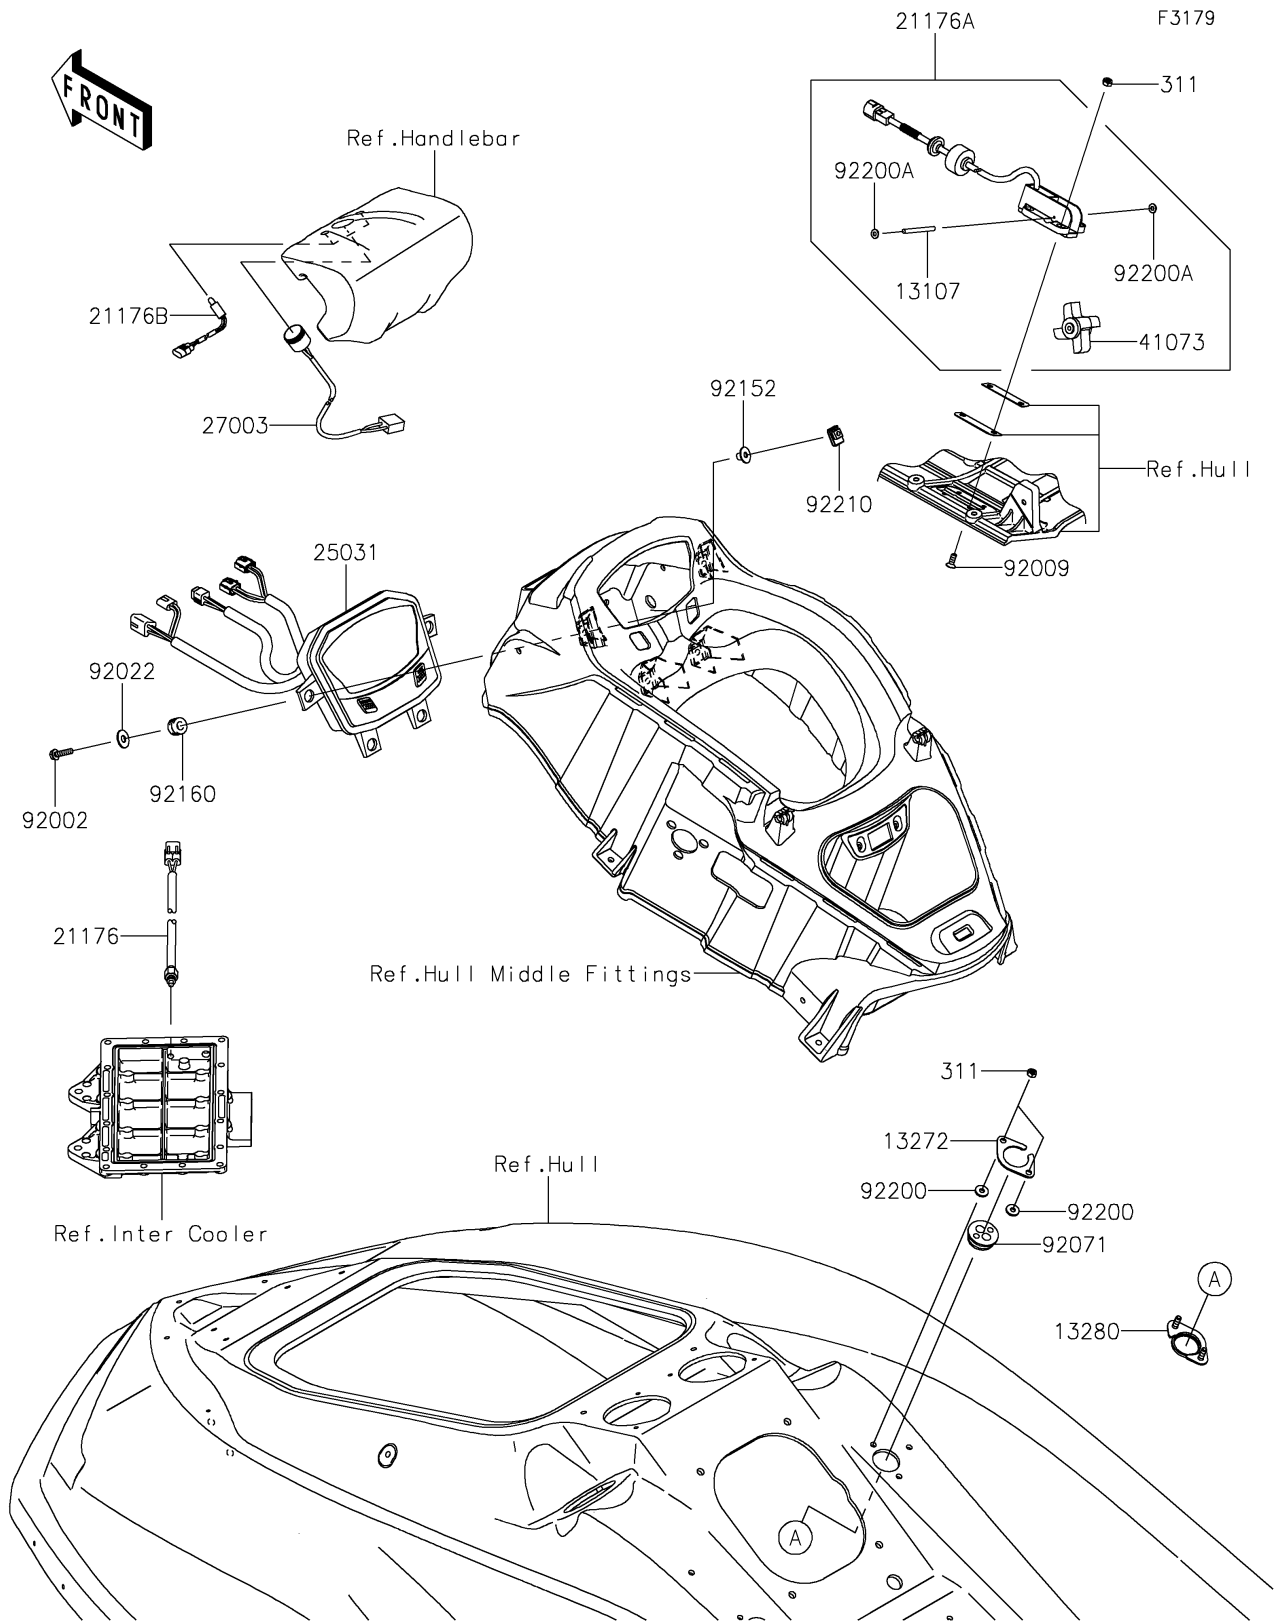

2019 JET SKI® Ultra® 310X SE PARTS DIAGRAM

Meters

2019 JET SKI® Ultra® 310X SE PARTS LIST

Meters

ITEM NAME	PART NUMBER	QUANTITY
SHAFT (Ref # 13107)	13107-3807	1
PLATE (Ref # 13272)	13272-3729	1
HOLDER (Ref # 13280)	13280-0724	1
SENSOR,TEMP (Ref # 21176)	21176-0072	1
SENSOR,SPEED (Ref # 21176A)	21176-3775	1
SENSOR,AIR TEMP (Ref # 21176B)	21176-3778	2
METER-ASSY (Ref # 25031)	25031-0689	1
HORN (Ref # 27003)	27003-3706	1
NUT-HEX,6MM (Ref # 311)	311R0600	6
WHEEL-ASSY,PADDLE (Ref # 41073)	41073-3701	1
BOLT,6X25 (Ref # 92002)	92002-3714	4
SCREW,6X16 (Ref # 92009)	92009-3703	4
WASHER,6.5X20X1.5 (Ref # 92022)	92022-3710	4
GROMMET,HARNESS (Ref # 92071)	92071-3790	1
COLLAR (Ref # 92152)	92152-3755	4
DAMPER,10X20X12 (Ref # 92160)	92160-1167	4
WASHER,6.5X16X2.0 (Ref # 92200)	92200-1543	2
WASHER (Ref # 92200A)	92200-3805	2
NUT,6MM (Ref # 92210)	92210-3768	4