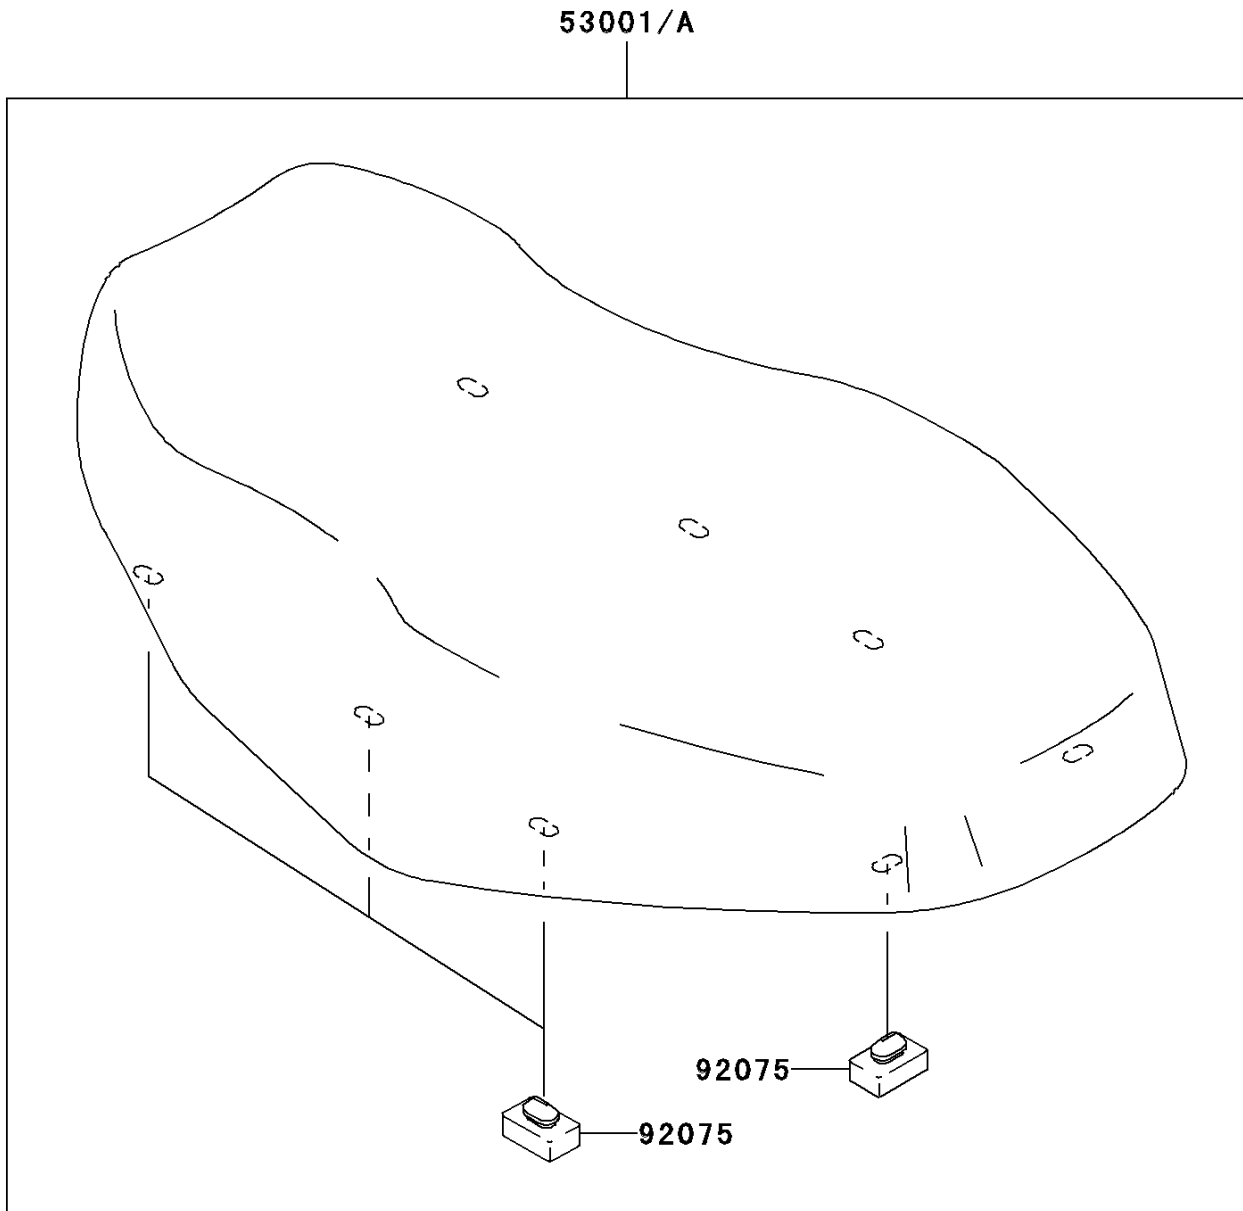

2005 Prairie 360 4X4 PARTS DIAGRAM

Seat

F2510

2005 Prairie 360 4X4 PARTS LIST

Seat

ITEM NAME	PART NUMBER	QUANTITY
SEAT-ASSY,BLACK (Ref # 53001)	53001-7502-MA	1
DAMPER (Ref # 92075)	92075-099	8