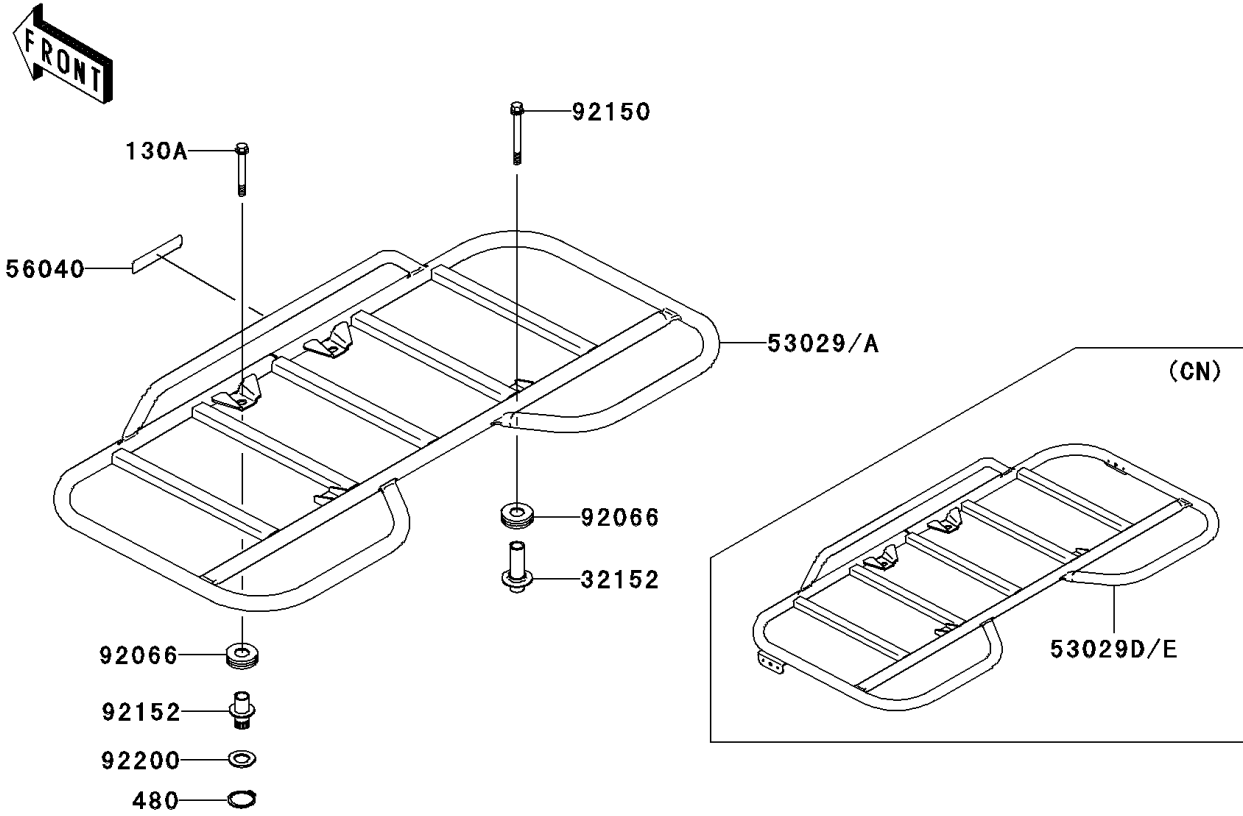

2004 Prairie 360 4X4 PARTS DIAGRAM

Carrier(s)

F2520

2004 Prairie 360 4X4 PARTS LIST

Carrier(s)

ITEM NAME	PART NUMBER	QUANTITY
BOLT-FLANGED,8X14 (Ref # 130)	130S0814	2
BOLT-FLANGED,8X65 (Ref # 130A)	130S0865	4
CIRCLIP-TYPE-C,17MM (Ref # 480)	480J1700	2
PIPE,FRONT CARRIER (Ref # 32152)	32152-1067	2
PIPE (Ref # 32153)	32153-7527	2
LABEL-WARNING,MAXIMUM LOAD (Ref # 56040)	56040-1321	1
LABEL-WARNING,MAXIMUM LOAD (Ref # 56040A)	56040-1322	1
PLUG (Ref # 92066)	92066-1438	6
DAMPER (Ref # 92075)	92075-1842	2
BOLT,FLANGED,8X80 (Ref # 92150)	92150-1808	2
COLLAR,L=42.5 (Ref # 92152)	92152-7504	2
WASHER,18.5X32X2.3 (Ref # 92200)	92200-1043	2
NUT,FLANGED,LOCK,8MM (Ref # 92210)	92210-0005	2
CARRIER,FR,S.GOLD (Ref # 53029)	53029-7501-UF	1
CARRIER,RR,S.GOLD (Ref # 53029B)	53029-7502-UF	1
CARRIER,FR,S.GOLD (Ref # 53029D)	53029-7503-UF	1
CARRIER,RR,S.GOLD (Ref # 53029F)	53029-7504-UF	1