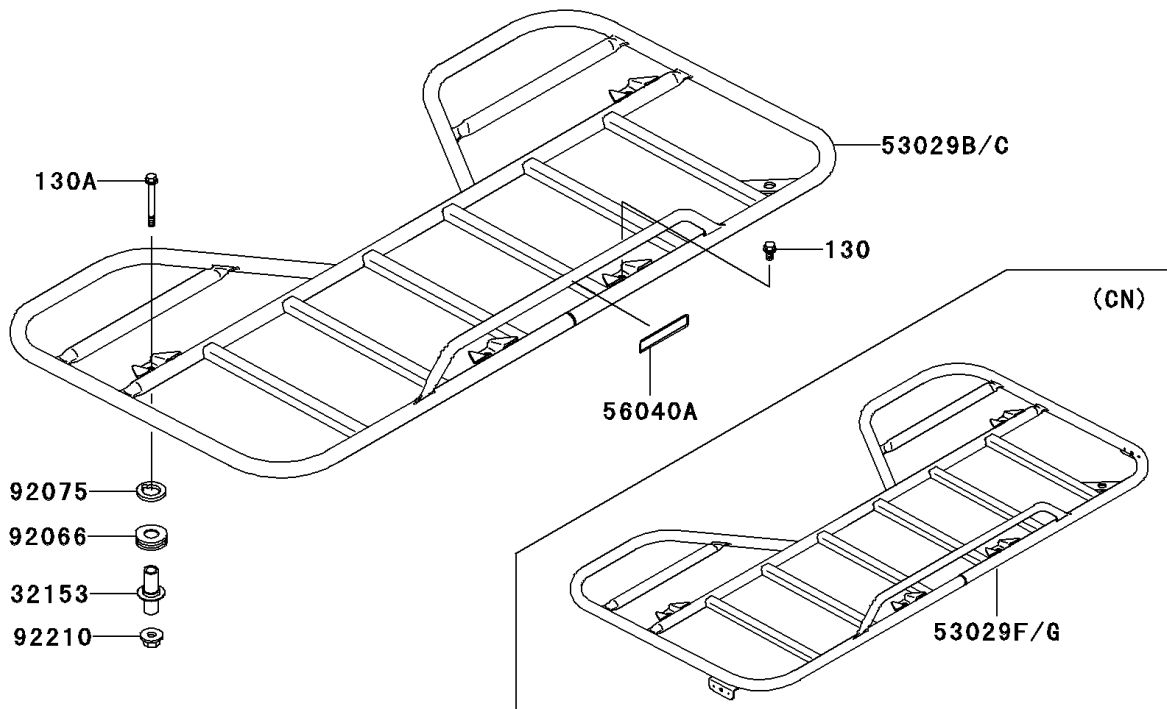

2004 Prairie 360 4X4 PARTS DIAGRAM

Carrier(s)

F2520

2004 Prairie 360 4X4 PARTS LIST

Carrier(s)

ITEM NAME	PART NUMBER	QUANTITY
BOLT-FLANGED,8X14 (Ref # 130)	130S0814	2
BOLT-FLANGED,8X65 (Ref # 130A)	130S0865	4
CIRCLIP-TYPE-C,17MM (Ref # 480)	480J1700	2
PIPE,FRONT CARRIER (Ref # 32152)	32152-1067	2
PIPE (Ref # 32153)	32153-7527	2
LABEL-WARNING,MAXIMUM LOAD (Ref # 56040)	56040-1321	1
LABEL-WARNING,MAXIMUM LOAD (Ref # 56040A)	56040-1322	1
PLUG (Ref # 92066)	92066-1438	6
DAMPER (Ref # 92075)	92075-1842	2
BOLT,FLANGED,8X80 (Ref # 92150)	92150-1808	2
COLLAR,L=42.5 (Ref # 92152)	92152-7504	2
WASHER,18.5X32X2.3 (Ref # 92200)	92200-1043	2
NUT,FLANGED,LOCK,8MM (Ref # 92210)	92210-0005	2
CARRIER,FR,S.GOLD (Ref # 53029)	53029-7501-UF	1
CARRIER,RR,S.GOLD (Ref # 53029B)	53029-7502-UF	1
CARRIER,FR,S.GOLD (Ref # 53029D)	53029-7503-UF	1
CARRIER,RR,S.GOLD (Ref # 53029F)	53029-7504-UF	1