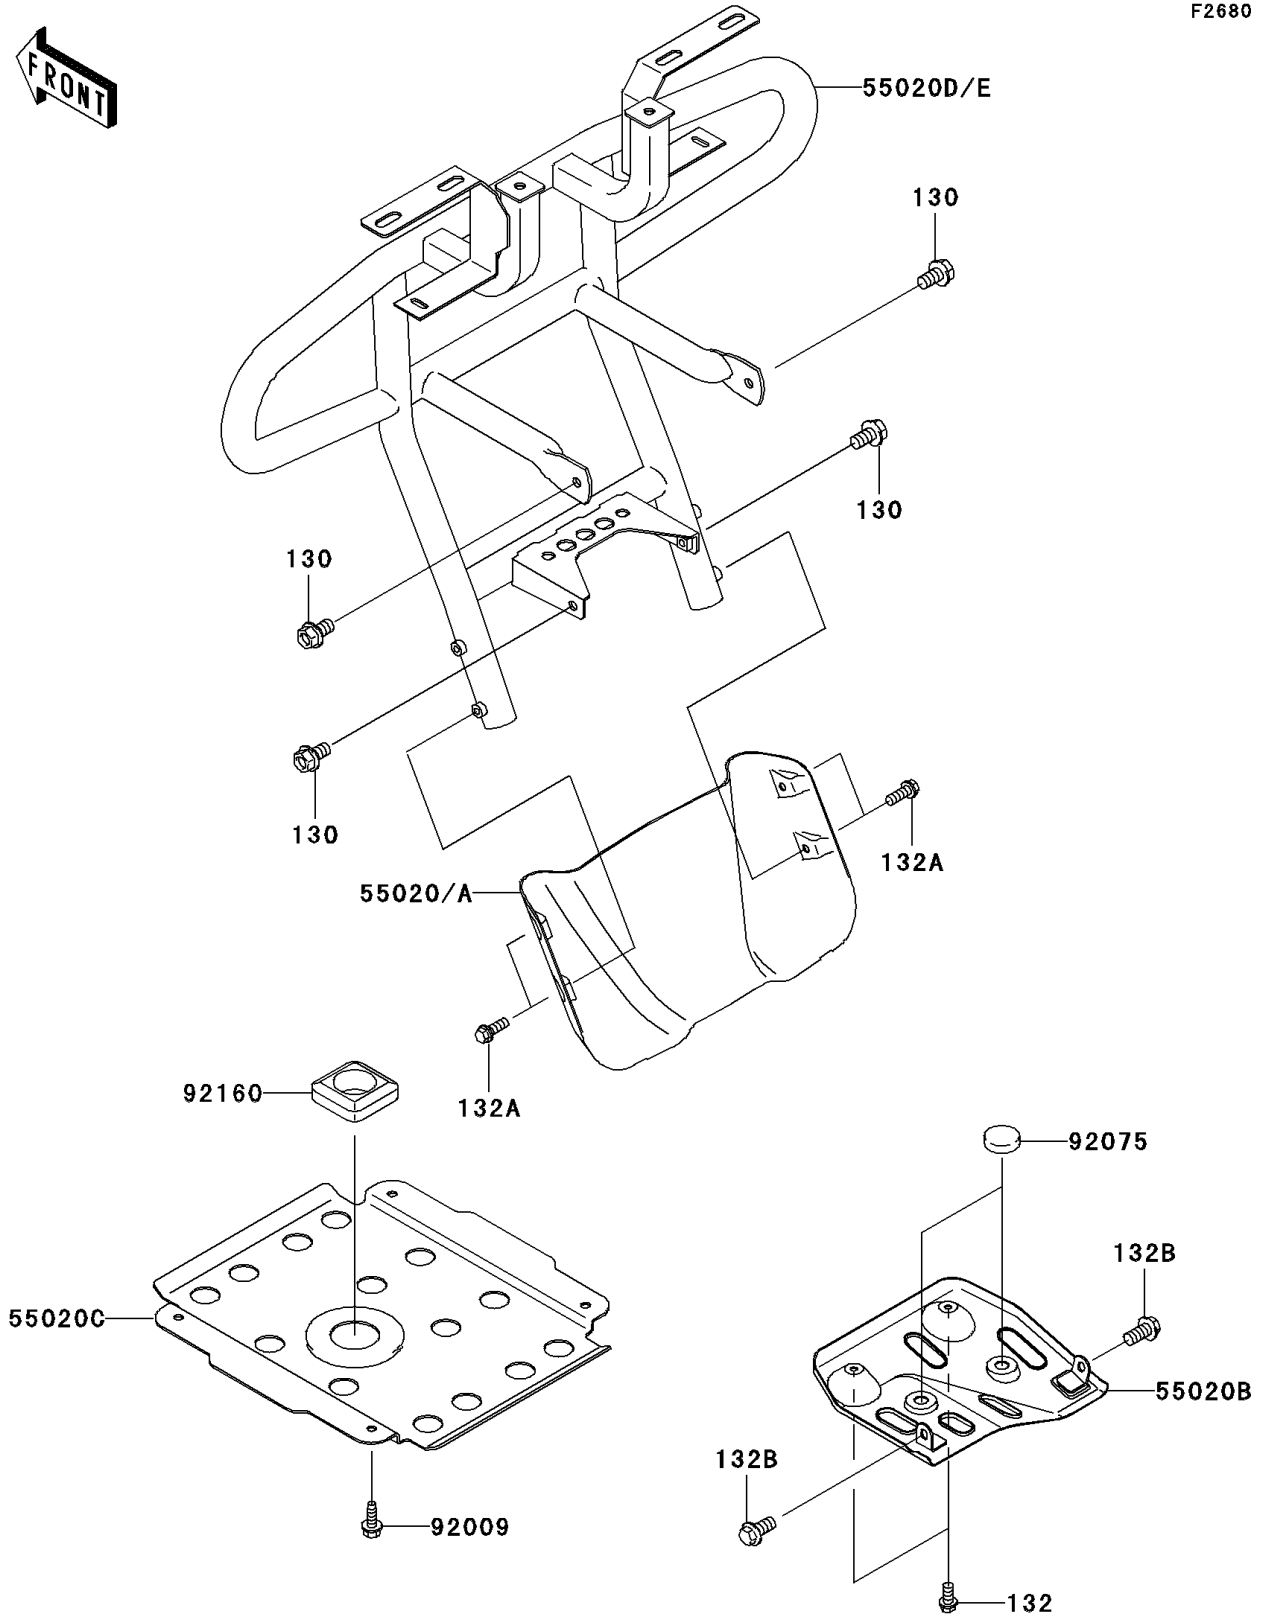

2005 Prairie 360 4X4 PARTS DIAGRAM

Guard(s)

F2680

2005 Prairie 360 4X4 PARTS LIST

Guard(s)

| ITEM NAME | PART NUMBER | QUANTITY |
|--|----------------|----------|
| BOLT-FLANGED,8X14 (Ref # 130) | 130J0814 | 4 |
| BOLT-FLANGED-SMALL,6X12 (Ref # 132) | 132J0612 | 2 |
| BOLT-FLANGED-SMALL,6X16 (Ref # 132A) | 132J0616 | 4 |
| BOLT-FLANGED-SMALL,8X16 (Ref # 132B) | 132J0816 | 2 |
| GUARD,SKID,FR,M.GRAYSTONE (Ref # 55020A) | 55020-1649-379 | 1 |
| GUARD,SWING ARM (Ref # 55020B) | 55020-1756 | 1 |
| GUARD,ENGINE (Ref # 55020C) | 55020-1789 | 1 |
| GUARD,FR,M.GRAYSTONE (Ref # 55020E) | 55020-7504-379 | 1 |
| SCREW,TAPPING,6.35X15.5 (Ref # 92009) | 92009-7501 | 4 |
| DAMPER (Ref # 92075) | 92075-157 | 2 |
| DAMPER (Ref # 92160) | 92160-1772 | 1 |