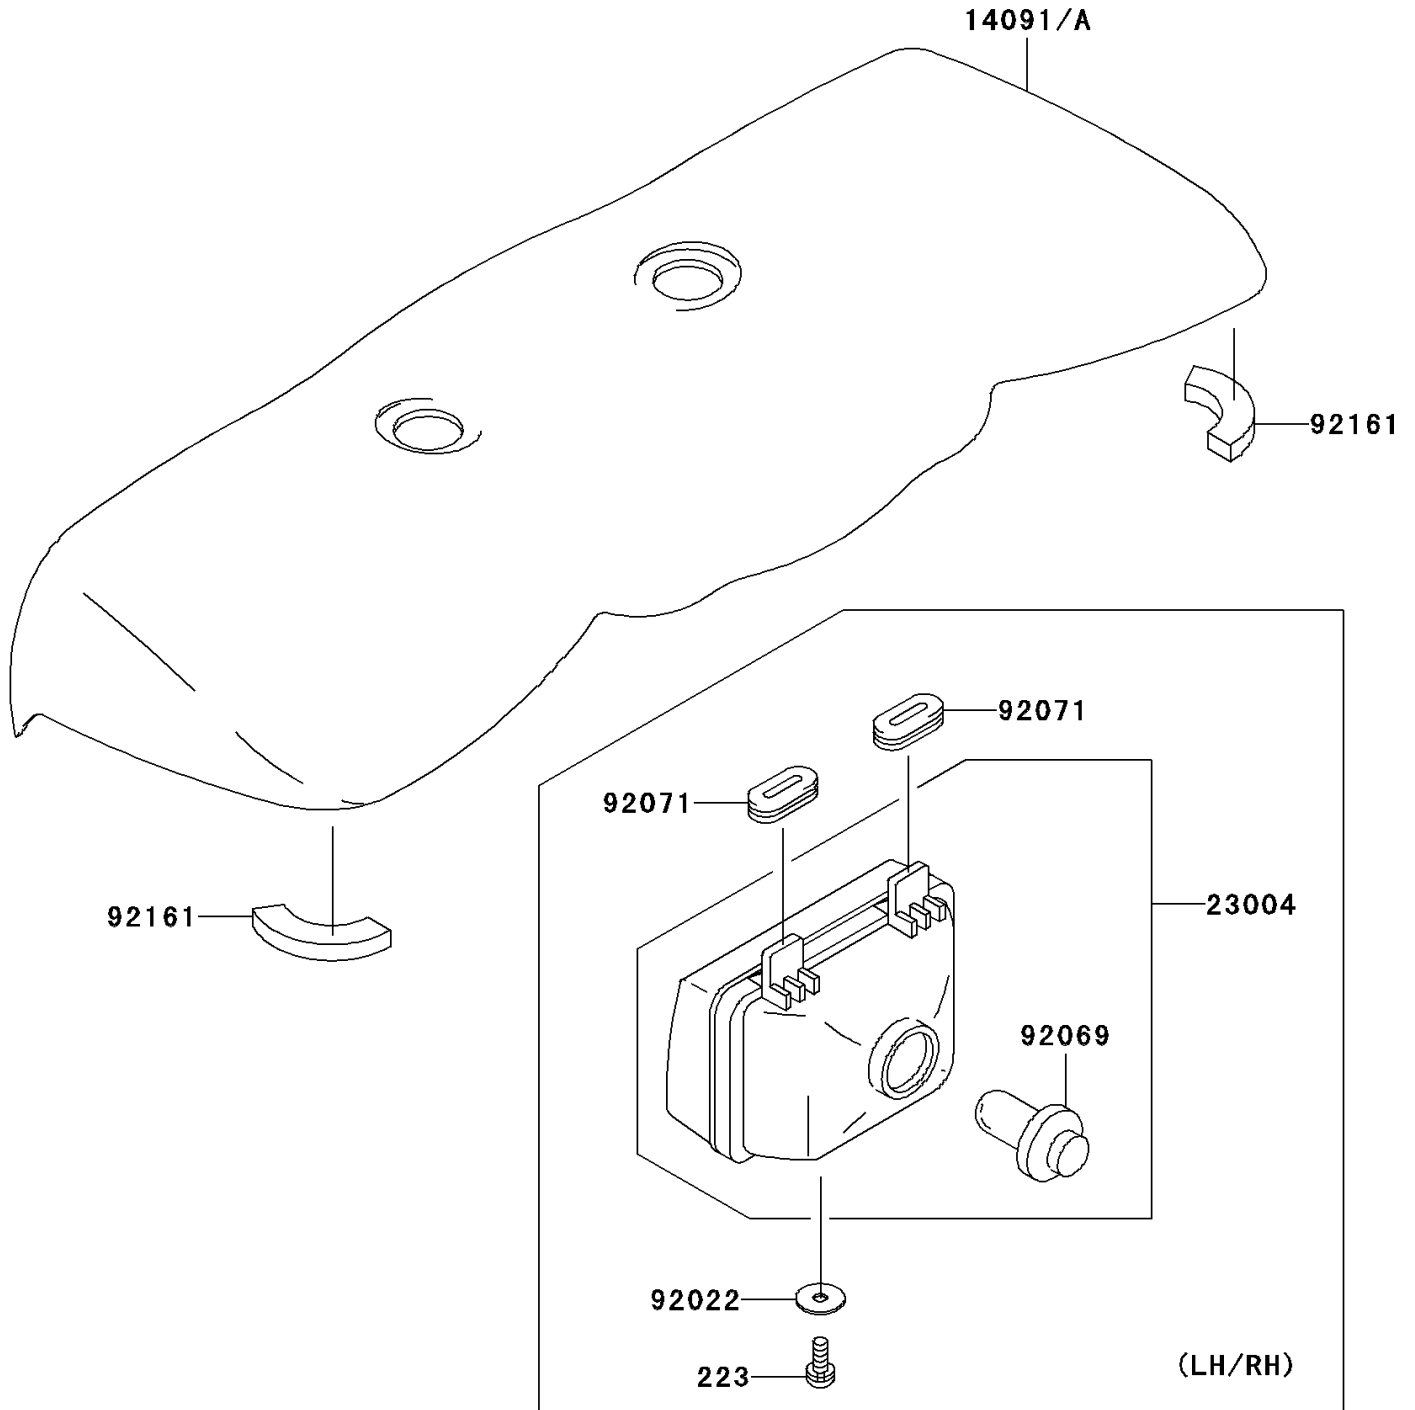

# 2003 Prairie 360 4X4 PARTS DIAGRAM

Headlight(s)

F2710

## 2003 Prairie 360 4X4 PARTS LIST

### Headlight(s)

| ITEM NAME                              | PART NUMBER    | QUANTITY |
|--|----------------|----------|
| SCREW-PAN-WS-CROS,4X14 (Ref # 223)     | 223B0414       | 2        |
| COVER,HEAD LAMP,A.RED (Ref # 14091)    | 14091-7502-260 | 1        |
| COVER,HEAD LAMP,H.GREEN (Ref # 14091A) | 14091-7502-6A  | 1        |
| LAMP-HEAD (Ref # 23004)                | 23004-7501     | 2        |
| WASHER,4.5X16X1 (Ref # 92022)          | 92022-1950     | 2        |
| BULB,12V 30/30W (Ref # 92069)          | 92069-7501     | 2        |
| GROMMET (Ref # 92071)                  | 92071-7501     | 4        |
| DAMPER (Ref # 92161)                   | 92161-7506     | 2        |