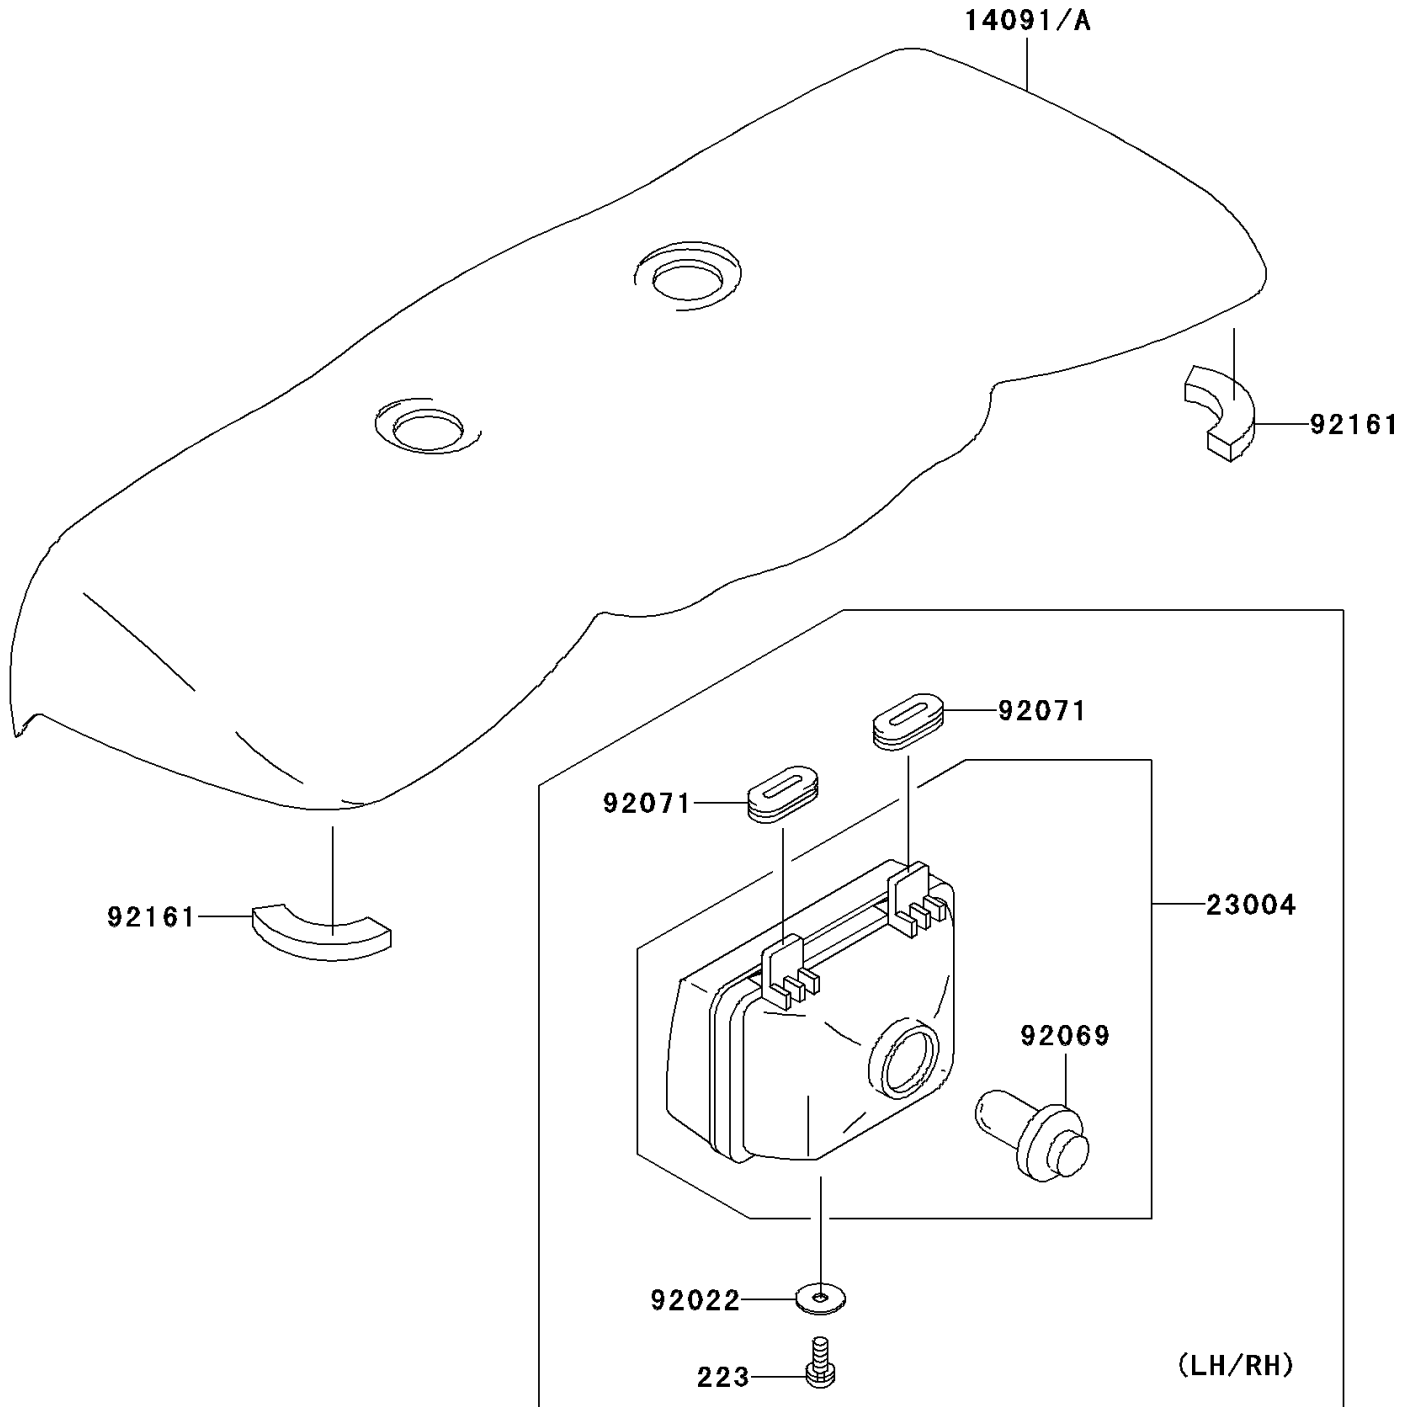

# 2004 Prairie 360 4X4 PARTS DIAGRAM

Headlight(s)

F2710

## 2004 Prairie 360 4X4 PARTS LIST

### Headlight(s)

ITEM NAME	PART NUMBER	QUANTITY
SCREW-PAN-WS-CROS,4X14 (Ref # 223)	223B0414	2
COVER,HEAD LAMP,A.RED (Ref # 14091)	14091-7502-260	1
COVER,HEAD LAMP,H.GREEN (Ref # 14091A)	14091-7502-6A	1
LAMP-HEAD (Ref # 23004)	23004-7501	2
WASHER,4.5X16X1 (Ref # 92022)	92022-1950	2
BULB,12V 30/30W (Ref # 92069)	92069-7501	2
GROMMET (Ref # 92071)	92071-7501	4
DAMPER (Ref # 92161)	92161-7506	2