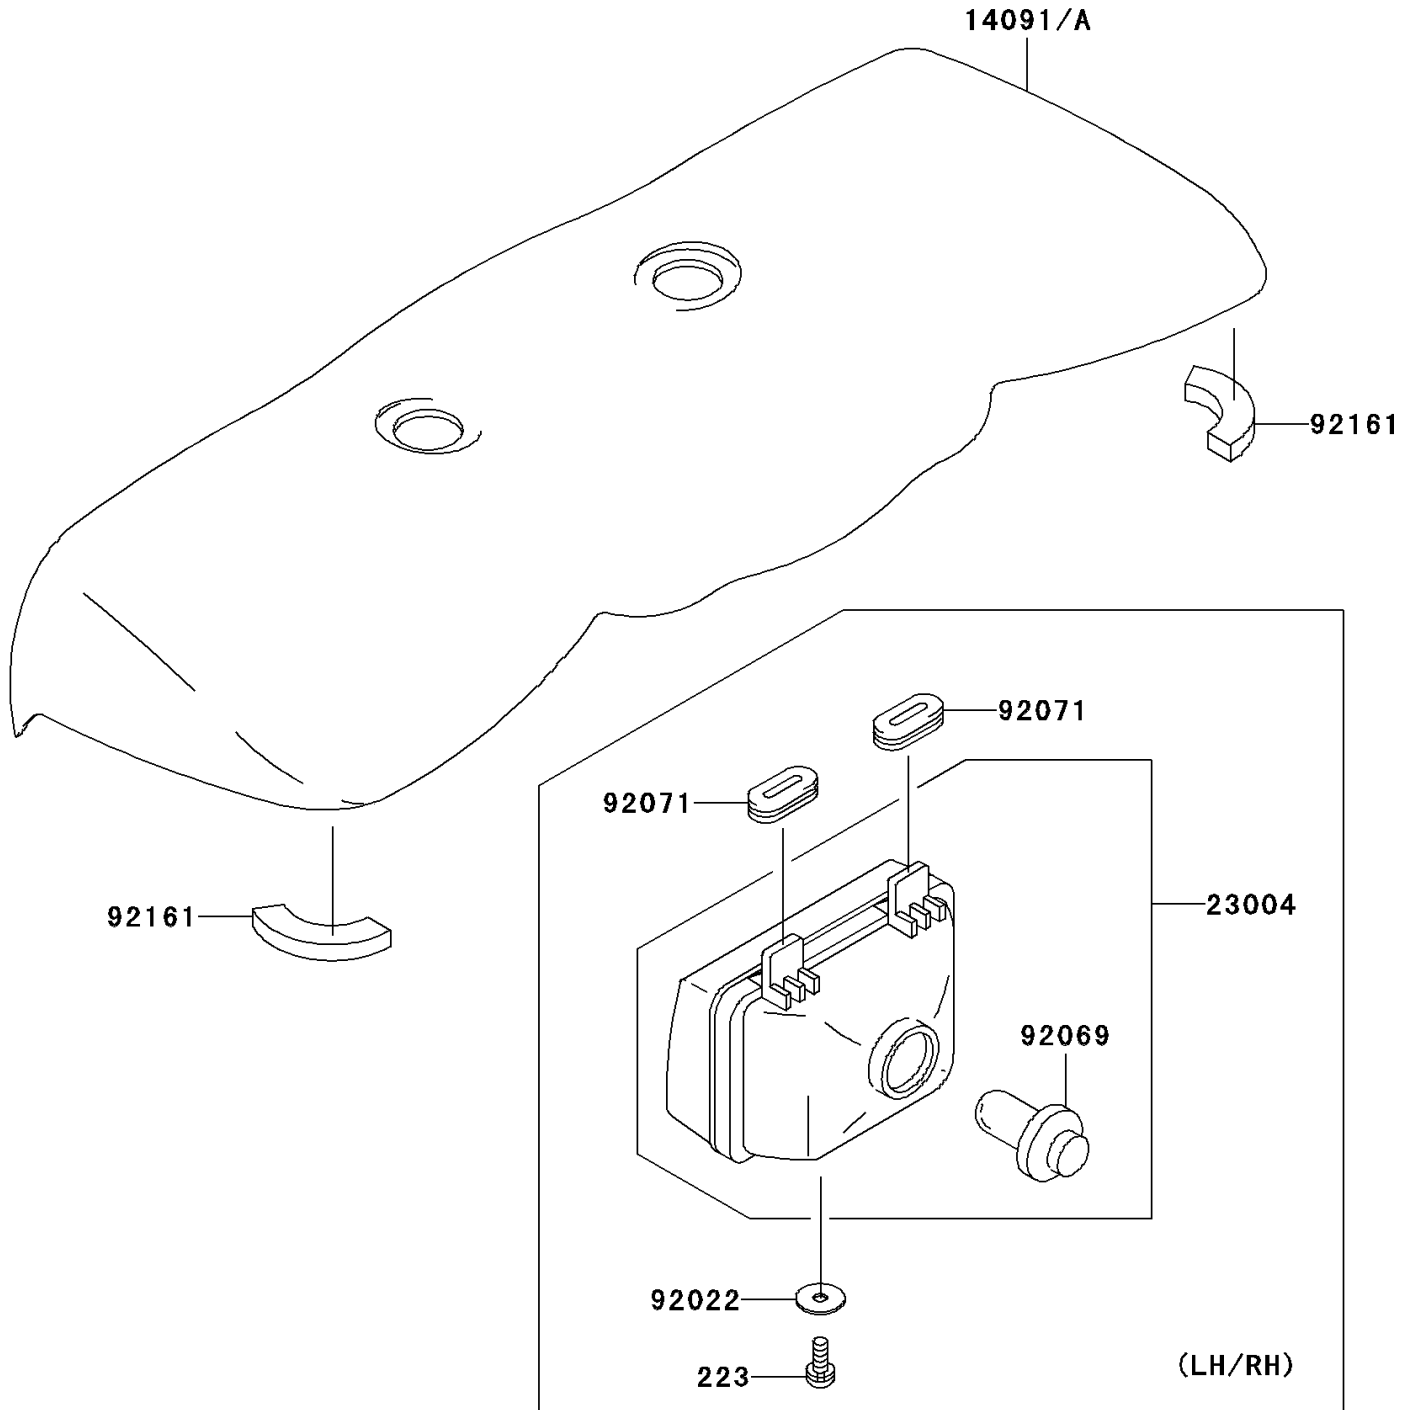

2004 Prairie 360 4X4 PARTS DIAGRAM

Headlight(s)

F2710

2004 Prairie 360 4X4 PARTS LIST

Headlight(s)

ITEM NAME	PART NUMBER	QUANTITY
SCREW-PAN-WS-CROS,4X14 (Ref # 223)	223B0414	2
COVER,HEAD LAMP,A.RED (Ref # 14091)	14091-7502-260	1
COVER,HEAD LAMP,H.GREEN (Ref # 14091A)	14091-7502-6A	1
LAMP-HEAD (Ref # 23004)	23004-7501	2
WASHER,4.5X16X1 (Ref # 92022)	92022-1950	2
BULB,12V 30/30W (Ref # 92069)	92069-7501	2
GROMMET (Ref # 92071)	92071-7501	4
DAMPER (Ref # 92161)	92161-7506	2