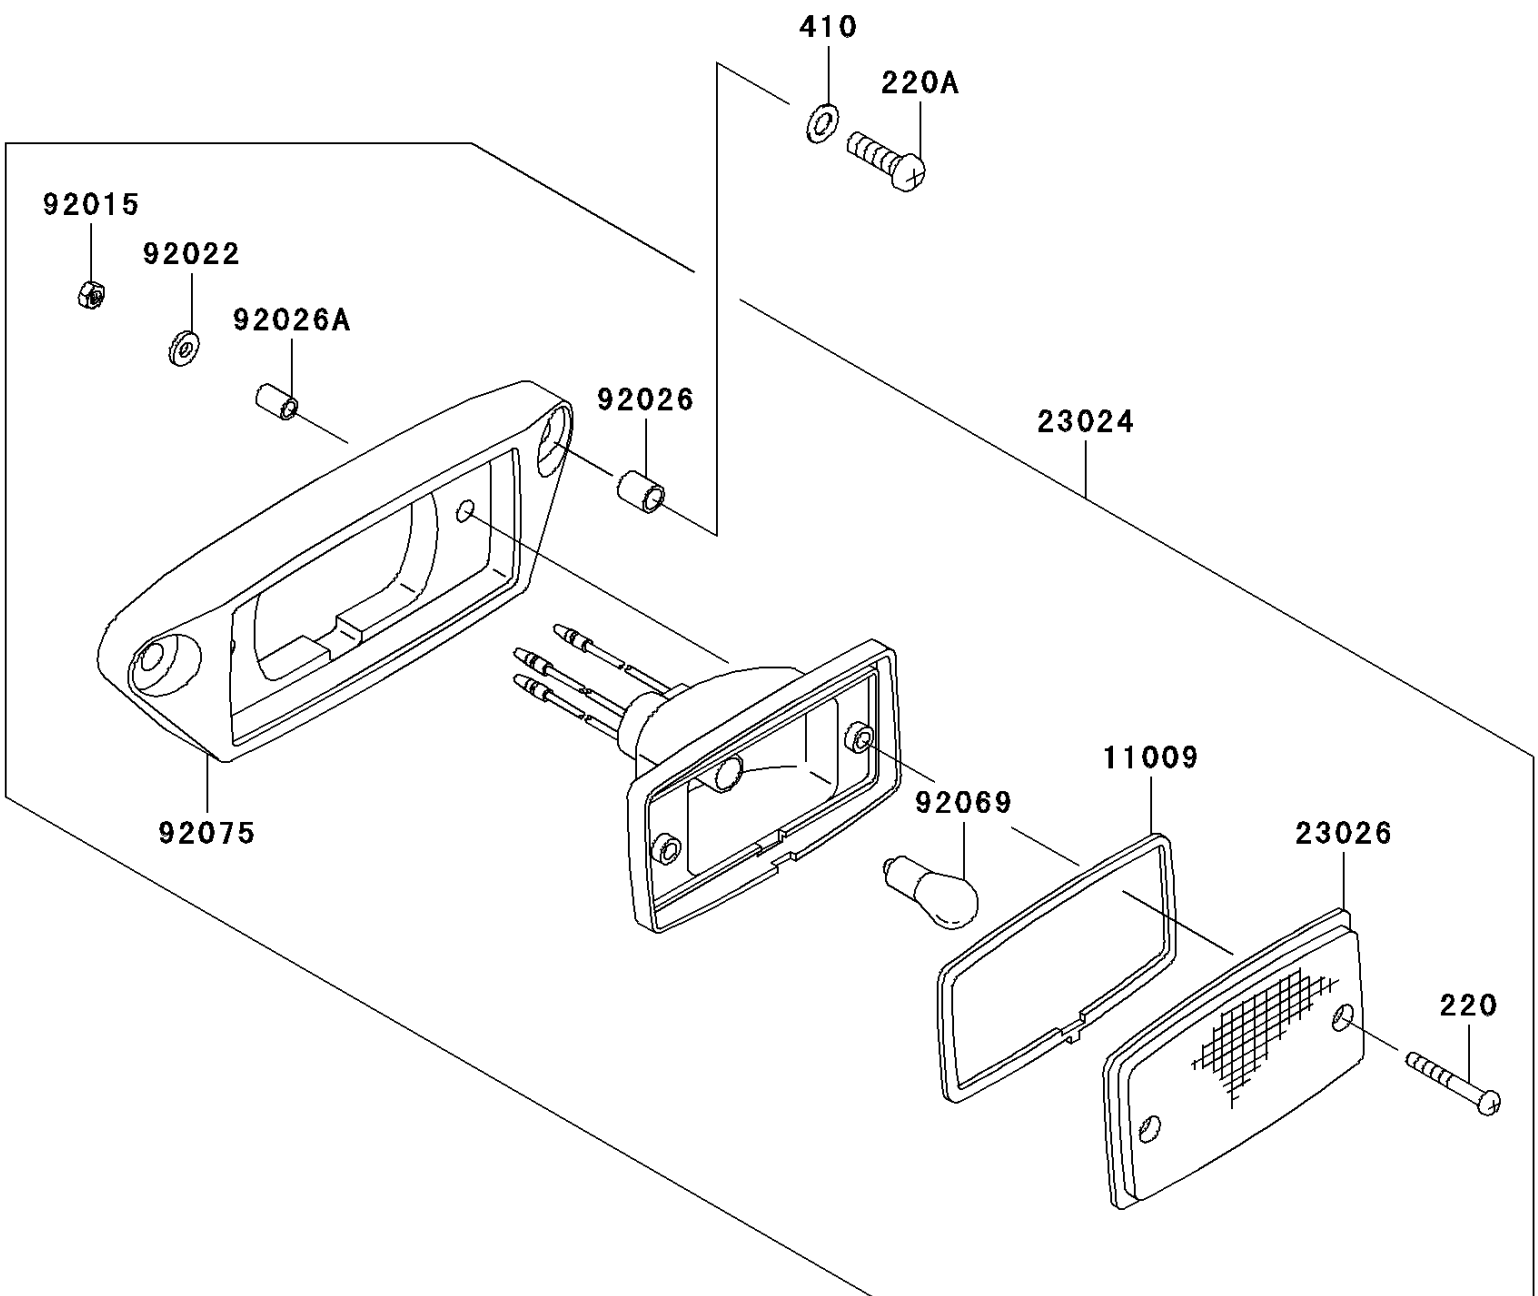

2003 Prairie 360 4X4 PARTS DIAGRAM

Taillight(s)(-JKBVFHA1 3B524150)

F2720

2003 Prairie 360 4X4 PARTS LIST

Taillight(s)(-JKBVFHA1 3B524150)

ITEM NAME	PART NUMBER	QUANTITY
SCREW-PAN-CROS,4X30 (Ref # 220)	220C0430	2
SCREW-PAN-CROSS,6X20 (Ref # 220A)	220F0620	2
WASHER-PLAIN-SMALL,6MM,BLACK (Ref # 410)	410F0600	2
GASKET,TAIL LAMP (Ref # 11009)	11009-4004	1
LAMP-ASSY-TAIL (Ref # 23024)	23024-7501	1
LENS,TAIL LAMP (Ref # 23026)	23026-1239	1
NUT,4MM (Ref # 92015)	92015-1550	2
WASHER,PLAIN,4MM (Ref # 92022)	92022-1762	2
SPACER,6.3X8.3X10 (Ref # 92026)	92026-1260	2
SPACER,4.5X6.5X10 (Ref # 92026A)	92026-1261	2
BULB,12V 18/5W (Ref # 92069)	92069-1089	1
DAMPER,TAIL LAMP (Ref # 92075)	92075-1782	1