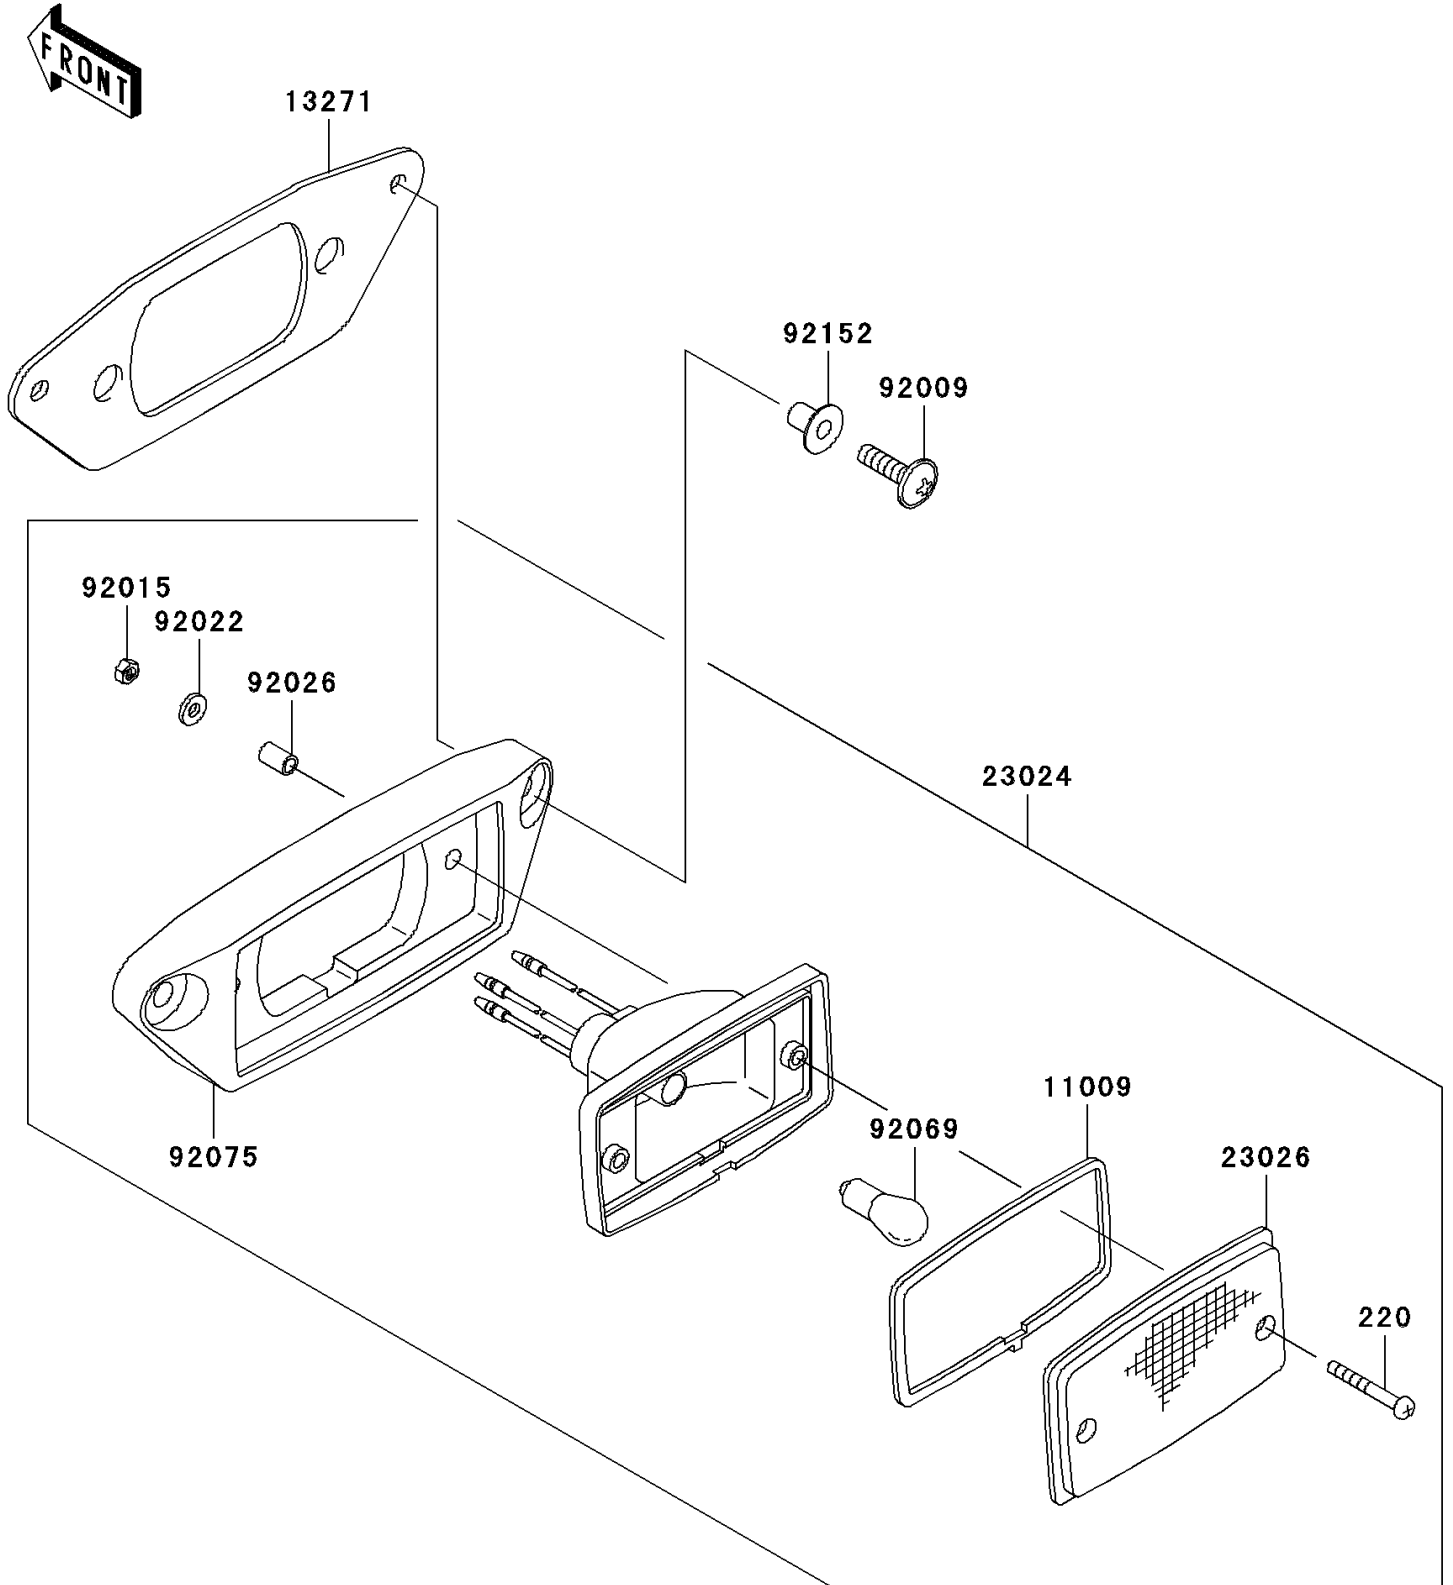

2003 Prairie 360 4X4 PARTS DIAGRAM

Taillight(s)(JKBFVFA1 3B524151-)

F2720A

2003 Prairie 360 4X4 PARTS LIST

Taillight(s)(JKBVFHA1 3B524151-)

ITEM NAME	PART NUMBER	QUANTITY
SCREW-PAN-CROS,4X30 (Ref # 220)	220C0430	2
GASKET,TAIL LAMP (Ref # 11009)	11009-4004	1
PLATE,TAIL LAMP (Ref # 13271)	13271-0033	1
LAMP-ASSY-TAIL (Ref # 23024)	23024-0001	1
LENS,TAIL LAMP (Ref # 23026)	23026-1239	1
SCREW,6X22,BLACK (Ref # 92009)	92009-1256	2
NUT,4MM (Ref # 92015)	92015-1550	2
WASHER,PLAIN,4MM (Ref # 92022)	92022-1762	2
SPACER,4.5X6.5X10 (Ref # 92026)	92026-1261	2
BULB,12V 18/5W (Ref # 92069)	92069-1089	1
DAMPER,TAIL LAMP (Ref # 92075)	92075-1782	1
COLLAR (Ref # 92152)	92152-0015	2