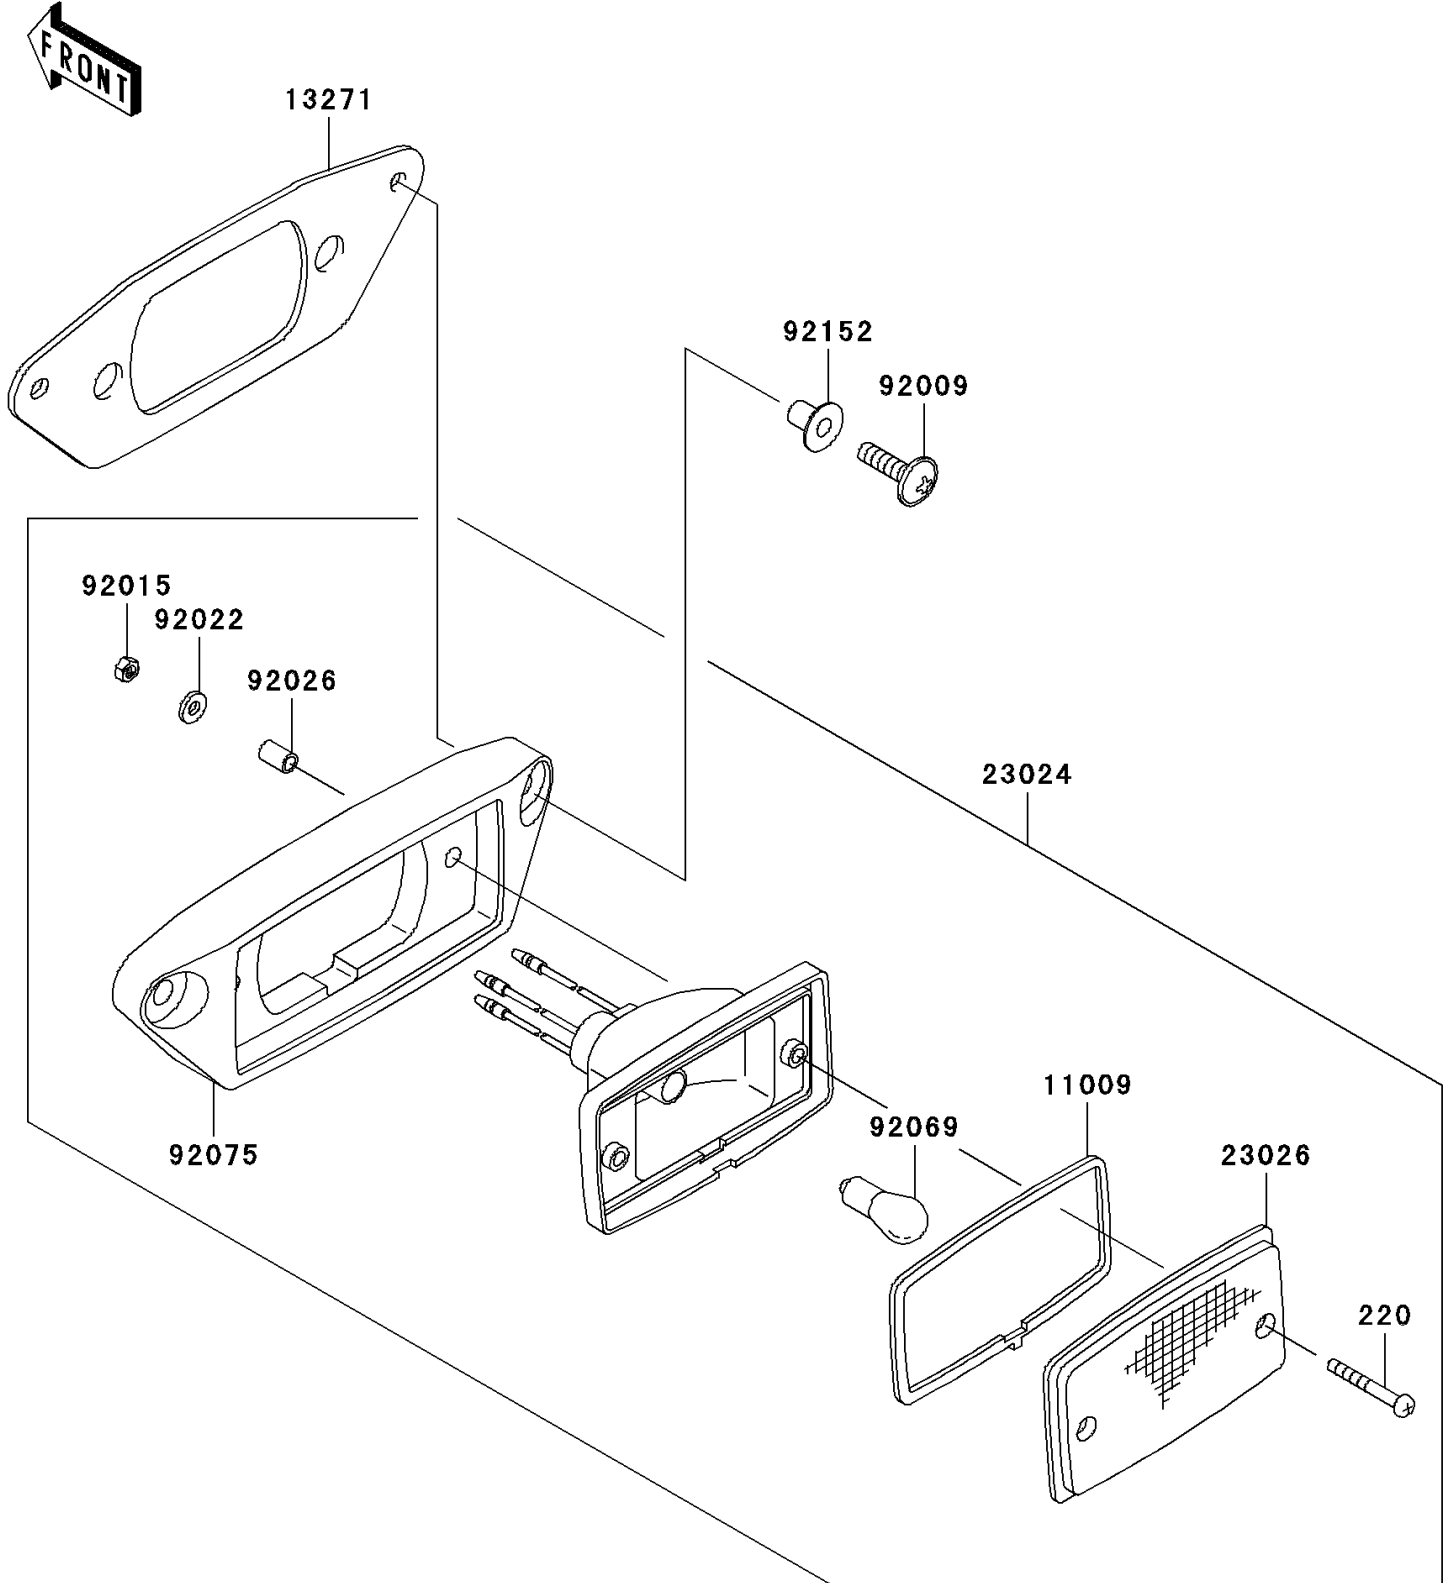

2004 Prairie 360 4X4 PARTS DIAGRAM

Taillight(s)(JKBFVFA1 3B524151-)

F2720A

2004 Prairie 360 4X4 PARTS LIST

Taillight(s)(JKBVFHA1 3B524151-)

ITEM NAME	PART NUMBER	QUANTITY
SCREW-PAN-CROS,4X30 (Ref # 220)	220C0430	2
GASKET,TAIL LAMP (Ref # 11009)	11009-4004	1
PLATE,TAIL LAMP (Ref # 13271)	13271-0033	1
LAMP-ASSY-TAIL (Ref # 23024)	23024-0001	1
LENS,TAIL LAMP (Ref # 23026)	23026-1239	1
SCREW,6X22,BLACK (Ref # 92009)	92009-1256	2
NUT,4MM (Ref # 92015)	92015-1550	2
WASHER,PLAIN,4MM (Ref # 92022)	92022-1762	2
SPACER,4.5X6.5X10 (Ref # 92026)	92026-1261	2
BULB,12V 18/5W (Ref # 92069)	92069-1089	1
DAMPER,TAIL LAMP (Ref # 92075)	92075-1782	1
COLLAR (Ref # 92152)	92152-0015	2