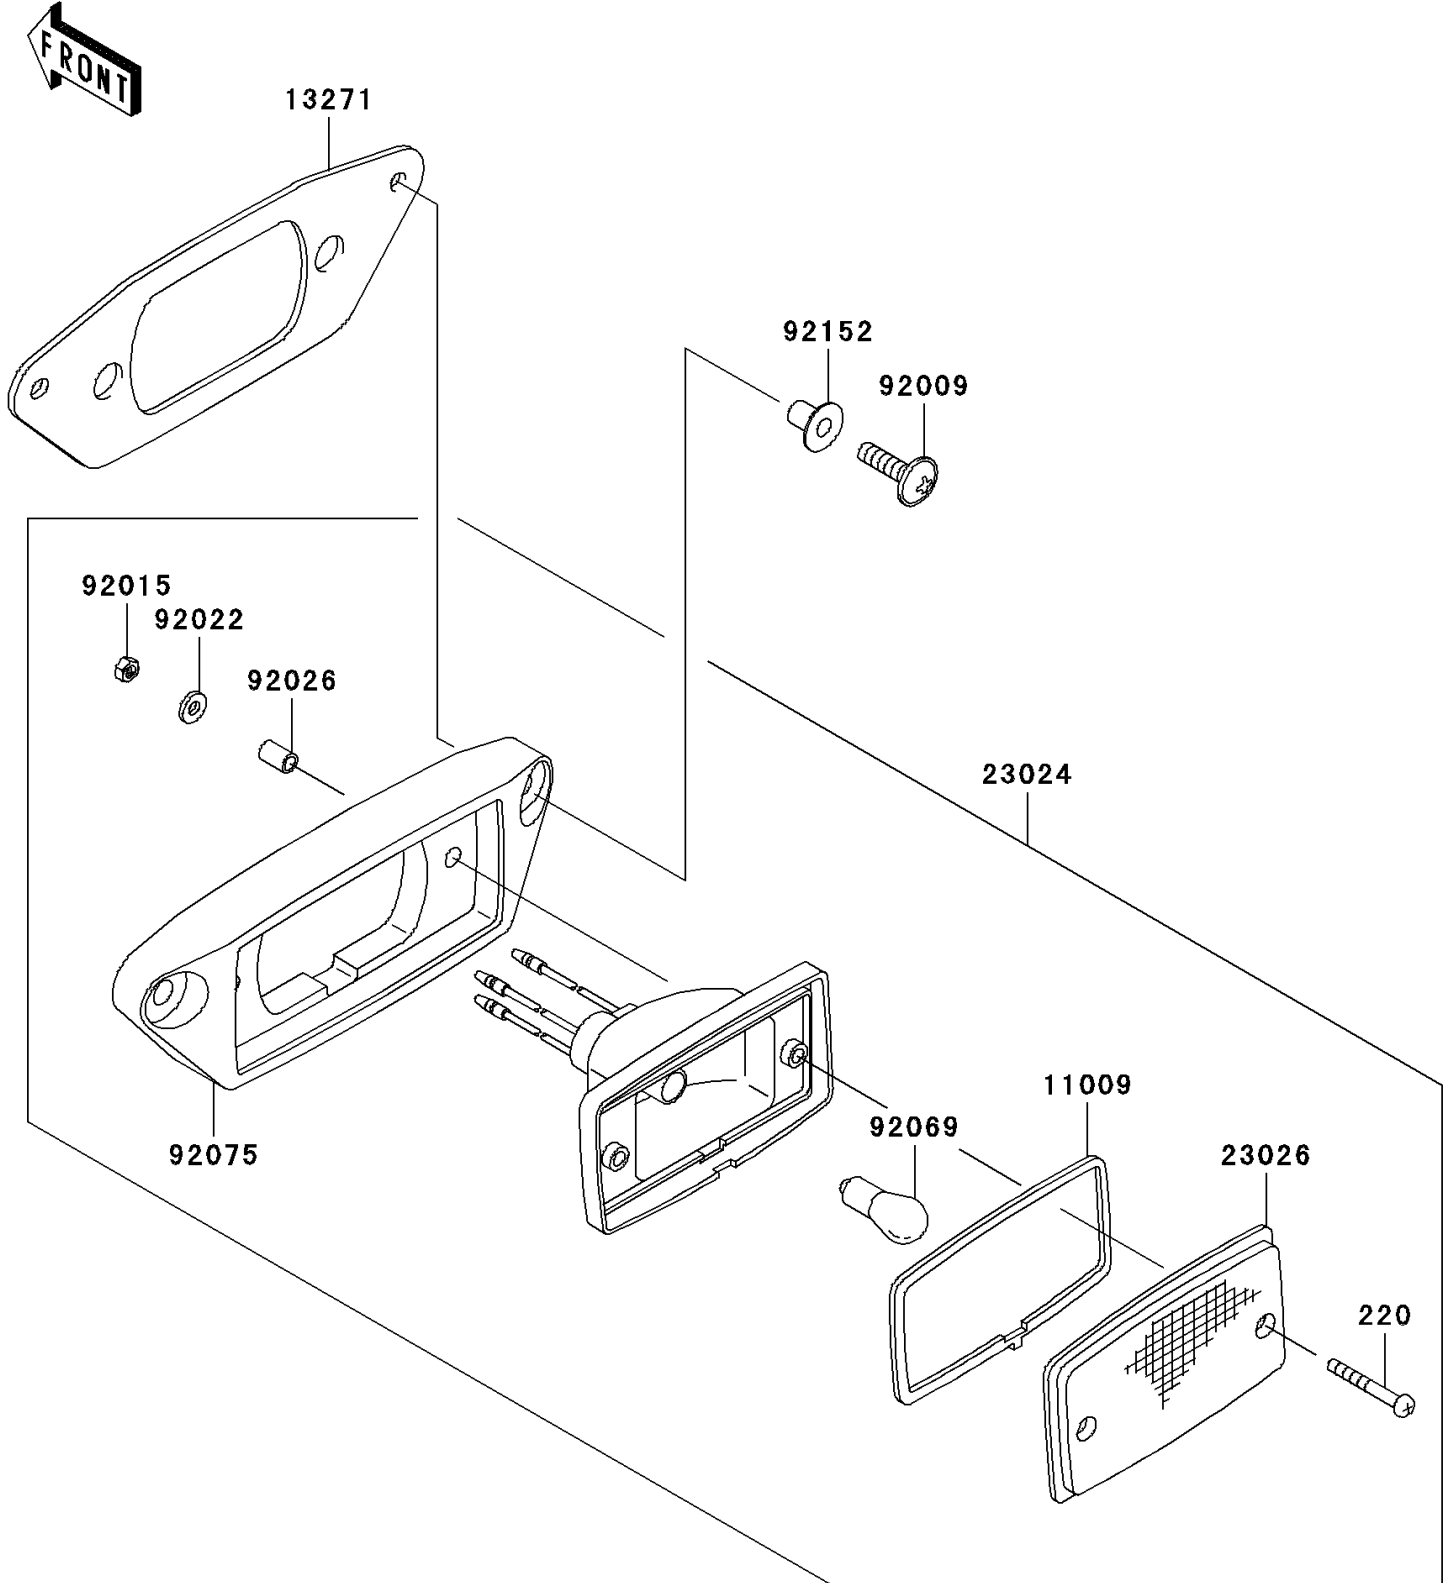

2005 Prairie 360 4X4 PARTS DIAGRAM

Taillight(s)(JKBFVFA1 3B524151-)

F2720A

2005 Prairie 360 4X4 PARTS LIST

Taillight(s)(JKBFVHA1 3B524151-)

ITEM NAME	PART NUMBER	QUANTITY
SCREW-PAN-CROS,4X30 (Ref # 220)	220C0430	2
GASKET,TAIL LAMP (Ref # 11009)	11009-4004	1
PLATE,TAIL LAMP (Ref # 13271)	13271-0033	1
LAMP-ASSY-TAIL (Ref # 23024)	23024-0001	1
LENS,TAIL LAMP (Ref # 23026)	23026-1239	1
SCREW,6X22,BLACK (Ref # 92009)	92009-1256	2
NUT,4MM (Ref # 92015)	92015-1550	2
WASHER,PLAIN,4MM (Ref # 92022)	92022-1762	2
SPACER,4.5X6.5X10 (Ref # 92026)	92026-1261	2
BULB,12V 18/5W (Ref # 92069)	92069-1089	1
DAMPER,TAIL LAMP (Ref # 92075)	92075-1782	1
COLLAR (Ref # 92152)	92152-0015	2