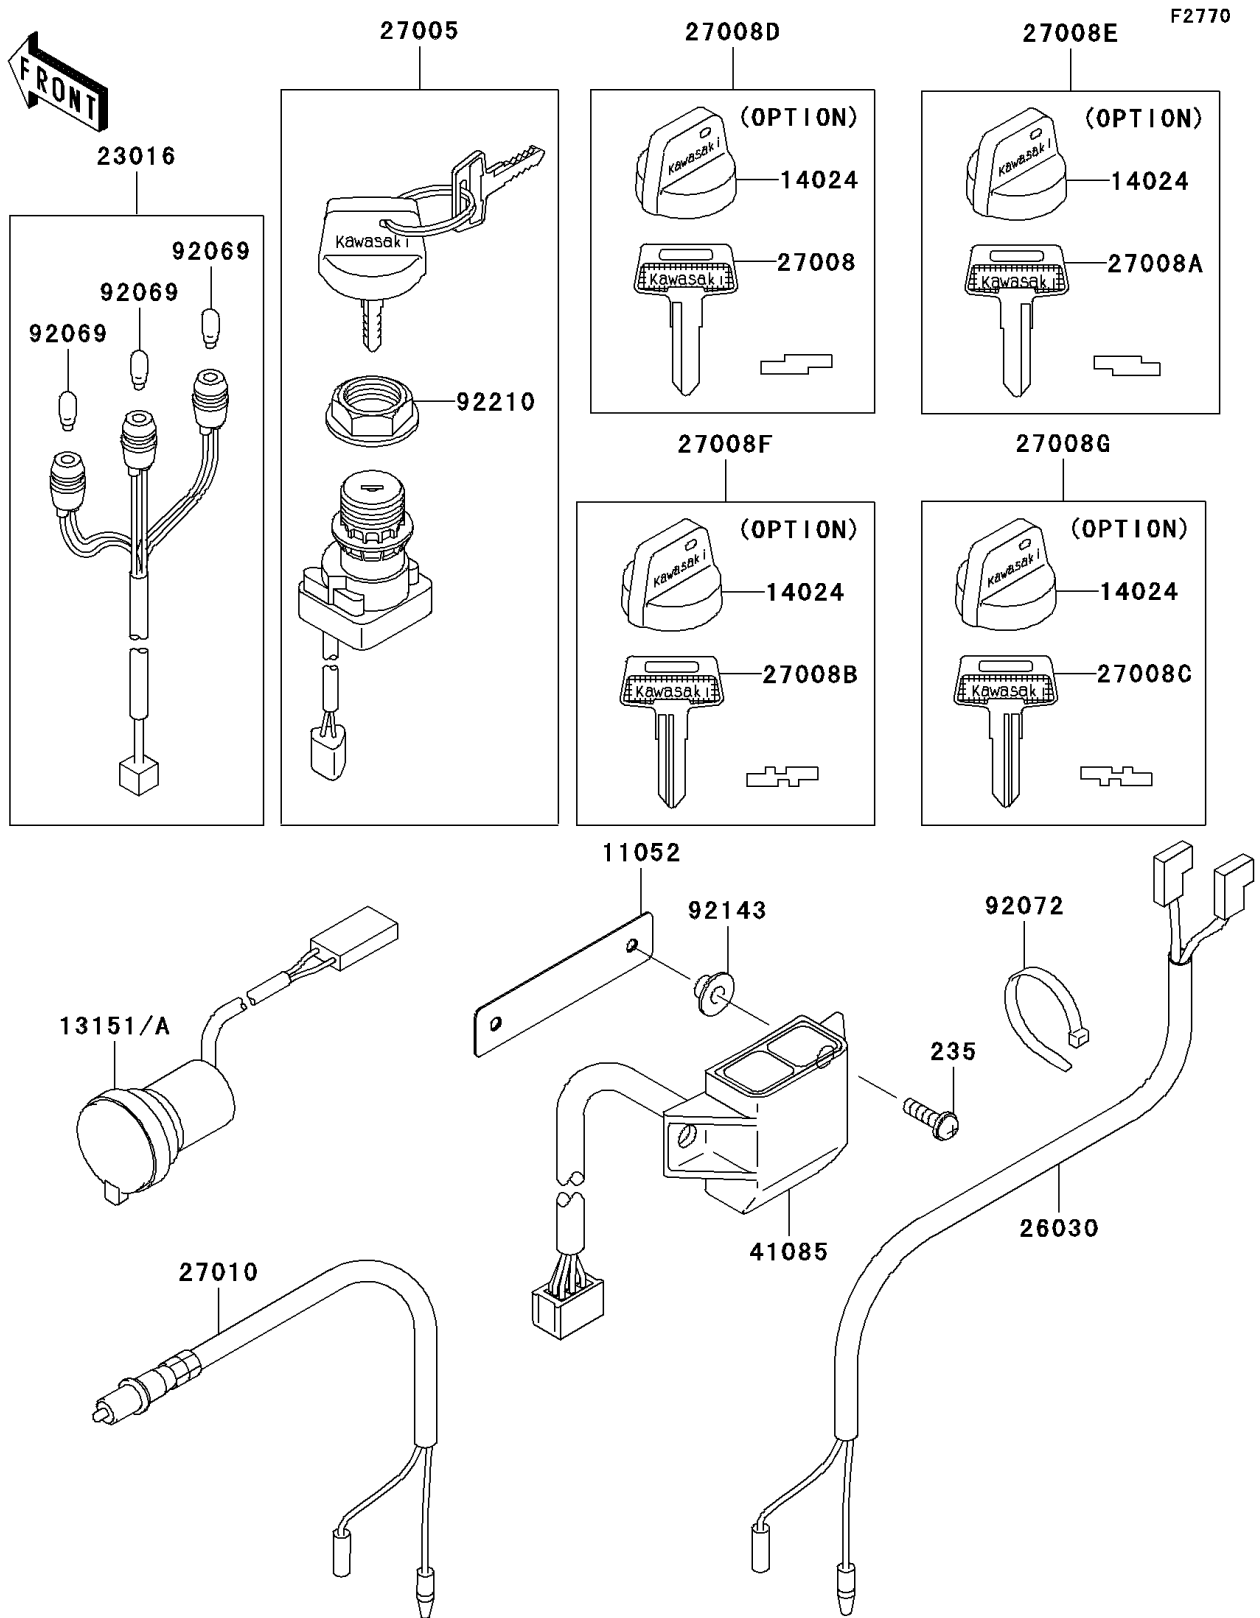

2003 Prairie 360 4X4 PARTS DIAGRAM

Ignition Switch

2003 Prairie 360 4X4 PARTS LIST

Ignition Switch

ITEM NAME	PART NUMBER	QUANTITY
SCREW-PAN-WP-CROS,5X16 (Ref # 235)	235C0516	2
BRACKET (Ref # 11052)	11052-7530	1
SWITCH-COMP,D.C.TERMINAL (Ref # 13151A)	13151-7501	1
COVER,KEY (Ref # 14024)	14024-1551	4
LAMP-ASSY (Ref # 23016)	23016-1151	1
HARNESS (Ref # 26030)	26030-1058	1
SWITCH-ASSY-IGNITION (Ref # 27005)	27005-1229	1
KEY-LOCK,BLANK (Ref # 27008)	27008-1041	1
KEY-LOCK,BLANK (Ref # 27008A)	27008-1042	1
KEY-LOCK,BLANK (Ref # 27008B)	27008-1043	1
KEY-LOCK,BLANK (Ref # 27008C)	27008-1044	1
KEY-LOCK,BLANK,W/COVER (Ref # 27008D)	27008-1132	1
KEY-LOCK,BLANK,W/COVER (Ref # 27008E)	27008-1133	1
KEY-LOCK,BLANK,W/COVER (Ref # 27008F)	27008-1134	1
KEY-LOCK,BLANK,W/COVER (Ref # 27008G)	27008-1135	1
SWITCH,BRAKE (Ref # 27010)	27010-1294	1
INDICATOR (Ref # 41085)	41085-0003	1
BULB,12V 3W,T7 (Ref # 92069)	92069-1020	3
BAND,L=149 (Ref # 92072)	92072-031	1
COLLAR (Ref # 92143)	92143-1057	2
NUT,IGNITION SWITCH (Ref # 92210)	92210-1109	1