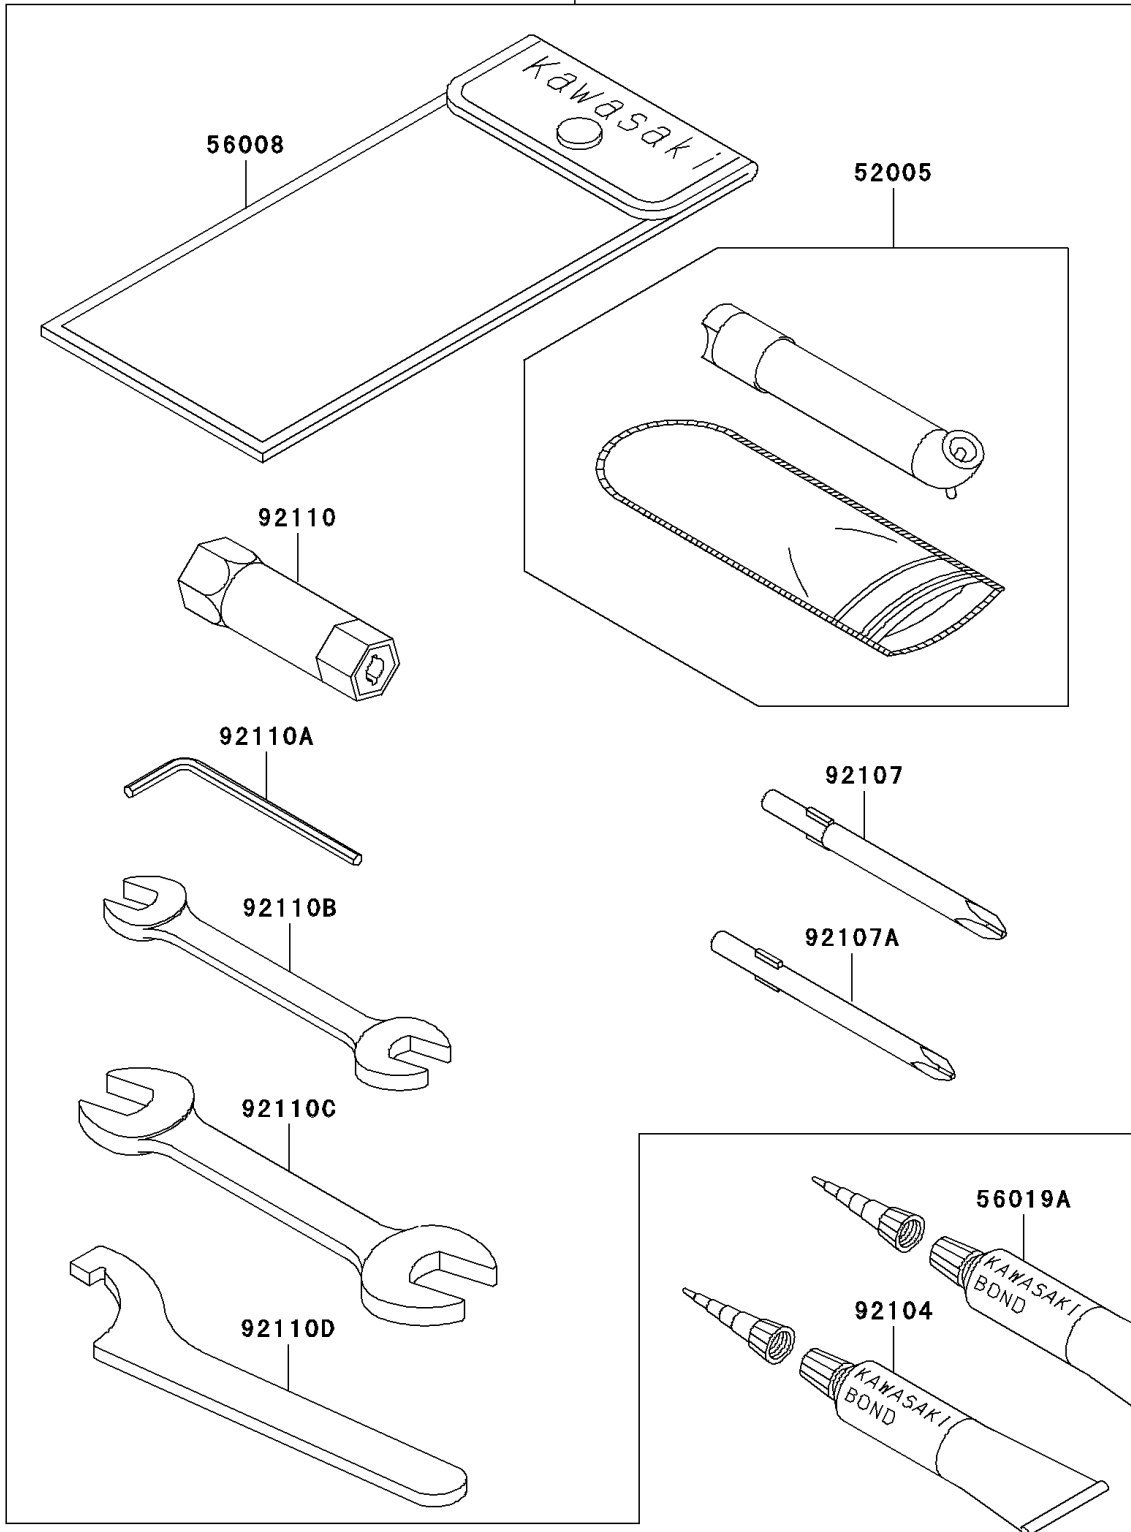

2003 Prairie 360 4X4 PARTS DIAGRAM

Owner's Tools

56007

F2810

2003 Prairie 360 4X4 PARTS LIST

Owner's Tools

ITEM NAME	PART NUMBER	QUANTITY
GAUGE,AIR (Ref # 52005)	52005-1082	1
TOOL-KIT (Ref # 56007)	56007-1497	1
BAG,TOOL (Ref # 56008)	56008-1007	1
THREE BOND TB1211,HT/RS,WHITE (Ref # 56019A)	56019-120	1
GASKET-LIQUID,TB1215 (Ref # 92104)	92104-1065	1
TOOL-DRIVER,#3PHILLIPS (Ref # 92107)	92107-005	1
TOOL-DRIVER,#2PHILLIPS (Ref # 92107A)	92107-1053	1
TOOL-WRENCH,BOX,18MM (Ref # 92110)	92110-1109	1
TOOL-WRENCH,ALLEN,3MM (Ref # 92110A)	92110-1140	1
TOOL-WRENCH,OPEN END,10X12 (Ref # 92110B)	92110-1152	1
TOOL-WRENCH,OPEN END,14X17 (Ref # 92110C)	92110-1153	1
TOOL-WRENCH,HOOK (Ref # 92110D)	92110-1173	1