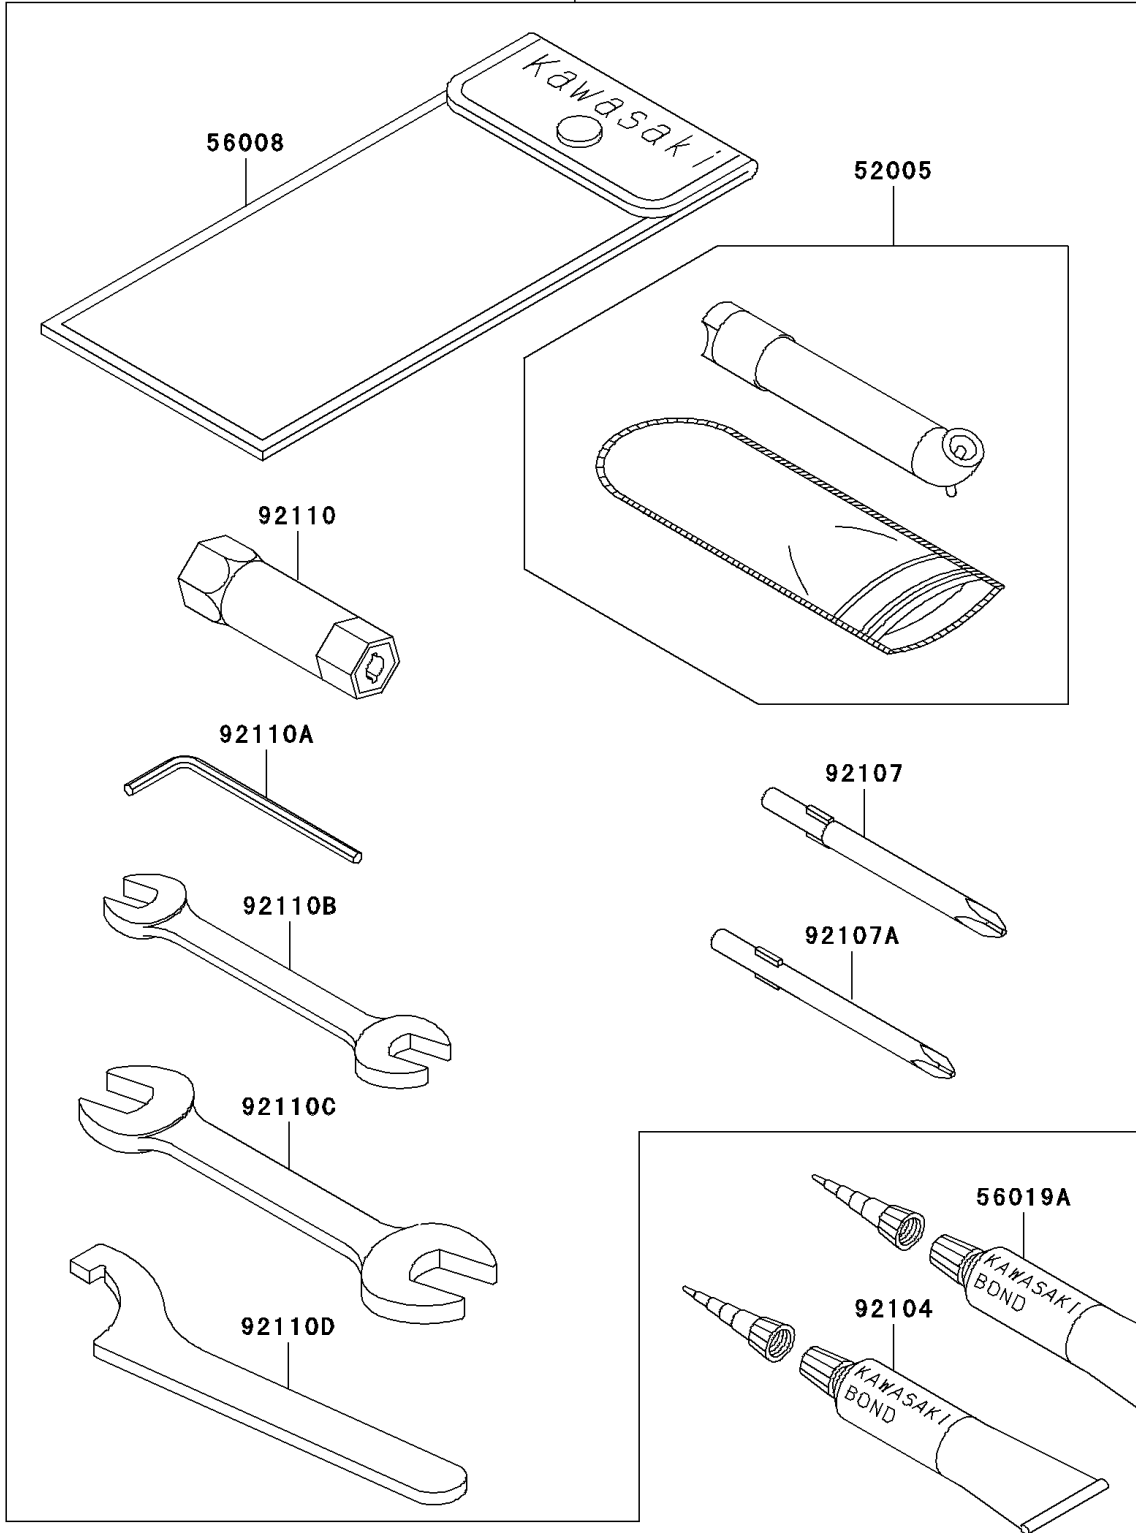

2004 Prairie 360 4X4 PARTS DIAGRAM

Owner's Tools

56007

F2810

2004 Prairie 360 4X4 PARTS LIST

Owner's Tools

ITEM NAME	PART NUMBER	QUANTITY
GAUGE,AIR (Ref # 52005)	52005-1082	1
TOOL-KIT (Ref # 56007)	56007-1497	1
BAG,TOOL (Ref # 56008)	56008-1007	1
THREE BOND TB1211,HT/RS,WHITE (Ref # 56019A)	56019-120	1
GASKET-LIQUID,TB1215 (Ref # 92104)	92104-1065	1
TOOL-DRIVER,#3PHILLIPS (Ref # 92107)	92107-005	1
TOOL-DRIVER,#2PHILLIPS (Ref # 92107A)	92107-1053	1
TOOL-WRENCH,BOX,18MM (Ref # 92110)	92110-1109	1
TOOL-WRENCH,ALLEN,3MM (Ref # 92110A)	92110-1140	1
TOOL-WRENCH,OPEN END,10X12 (Ref # 92110B)	92110-1152	1
TOOL-WRENCH,OPEN END,14X17 (Ref # 92110C)	92110-1153	1
TOOL-WRENCH,HOOK (Ref # 92110D)	92110-1173	1