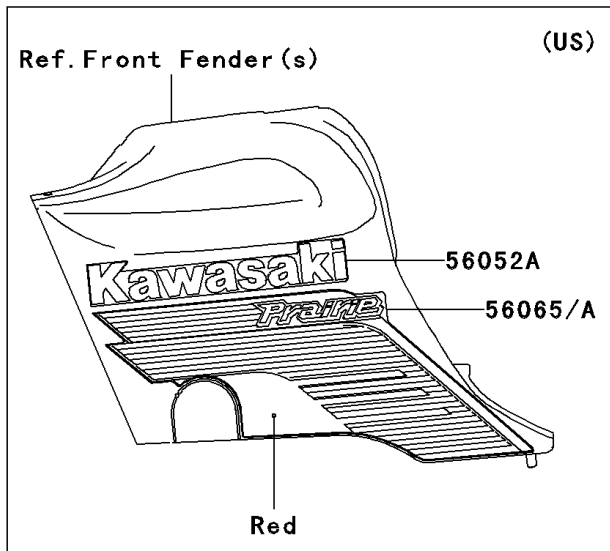

2003 Prairie 360 4X4 PARTS DIAGRAM

Decals(Red)(A1)

F2861

2003 Prairie 360 4X4 PARTS LIST

Decals(Red)(A1)

ITEM NAME	PART NUMBER	QUANTITY
MARK,FR FENDER,KAWASAKI (Ref # 56052)	56052-1504	1
MARK,KAWASAKI (Ref # 56052A)	56052-1729	2
MARK,RR FENDER,360 K-EBC (Ref # 56052B)	56052-1730	2
PATTERN,FUEL TANK COVER,LH (Ref # 56065)	56065-1967	1
PATTERN,FUEL TANK COVER,RH (Ref # 56065A)	56065-1968	1
PATTERN,FUEL TANK COVER,LH (Ref # 56065B)	56065-1971	1
PATTERN,FUEL TANK COVER,RH (Ref # 56065C)	56065-1972	1