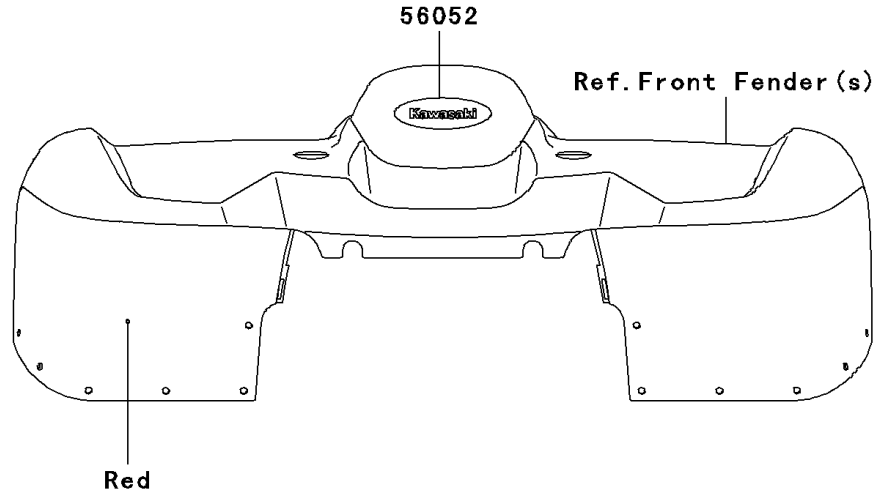

2003 Prairie 360 4X4 PARTS DIAGRAM

Decals(Red)(A1)

F2861

2003 Prairie 360 4X4 PARTS LIST

Decals(Red)(A1)

ITEM NAME	PART NUMBER	QUANTITY
MARK,FR FENDER,KAWASAKI (Ref # 56052)	56052-1504	1
MARK,KAWASAKI (Ref # 56052A)	56052-1729	2
MARK,RR FENDER,360 K-EBC (Ref # 56052B)	56052-1730	2
PATTERN,FUEL TANK COVER,LH (Ref # 56065)	56065-1967	1
PATTERN,FUEL TANK COVER,RH (Ref # 56065A)	56065-1968	1
PATTERN,FUEL TANK COVER,LH (Ref # 56065B)	56065-1971	1
PATTERN,FUEL TANK COVER,RH (Ref # 56065C)	56065-1972	1