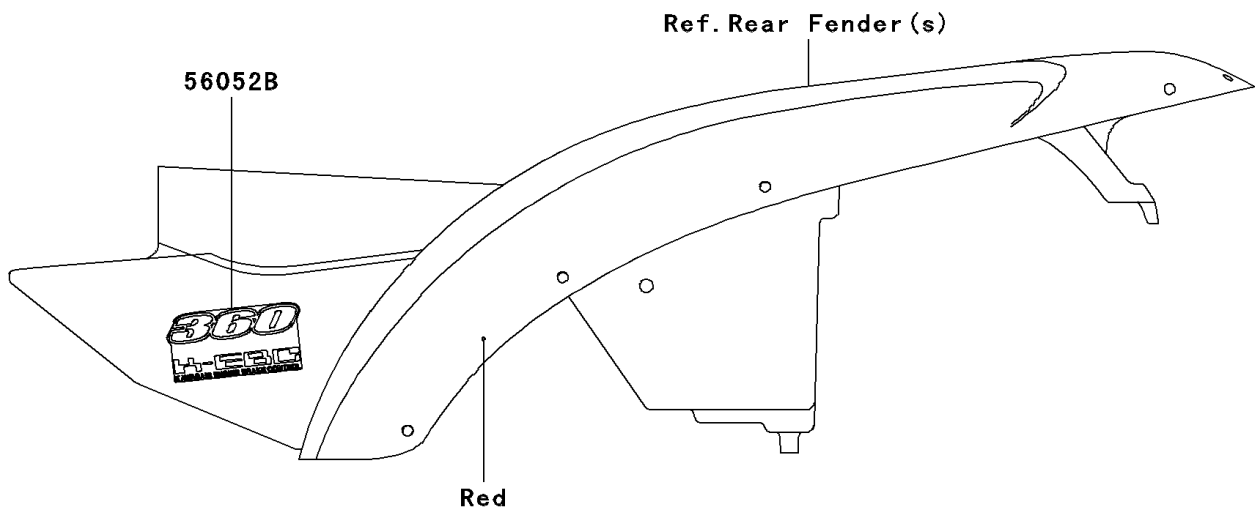

2003 Prairie 360 4X4 PARTS DIAGRAM

Decals(Red)(A1)

F2861

2003 Prairie 360 4X4 PARTS LIST

Decals(Red)(A1)

ITEM NAME	PART NUMBER	QUANTITY
MARK,FR FENDER,KAWASAKI (Ref # 56052)	56052-1504	1
MARK,KAWASAKI (Ref # 56052A)	56052-1729	2
MARK,RR FENDER,360 K-EBC (Ref # 56052B)	56052-1730	2
PATTERN,FUEL TANK COVER,LH (Ref # 56065)	56065-1967	1
PATTERN,FUEL TANK COVER,RH (Ref # 56065A)	56065-1968	1
PATTERN,FUEL TANK COVER,LH (Ref # 56065B)	56065-1971	1
PATTERN,FUEL TANK COVER,RH (Ref # 56065C)	56065-1972	1