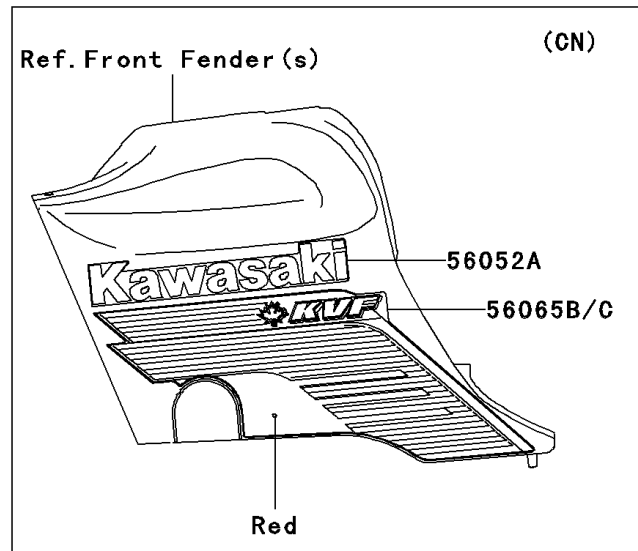

2003 Prairie 360 4X4 PARTS DIAGRAM

Decals(Red)(A1)

F2861

2003 Prairie 360 4X4 PARTS LIST

Decals(Red)(A1)

ITEM NAME	PART NUMBER	QUANTITY
MARK,FR FENDER,KAWASAKI (Ref # 56052)	56052-1504	1
MARK,KAWASAKI (Ref # 56052A)	56052-1729	2
MARK,RR FENDER,360 K-EBC (Ref # 56052B)	56052-1730	2
PATTERN,FUEL TANK COVER,LH (Ref # 56065)	56065-1967	1
PATTERN,FUEL TANK COVER,RH (Ref # 56065A)	56065-1968	1
PATTERN,FUEL TANK COVER,LH (Ref # 56065B)	56065-1971	1
PATTERN,FUEL TANK COVER,RH (Ref # 56065C)	56065-1972	1