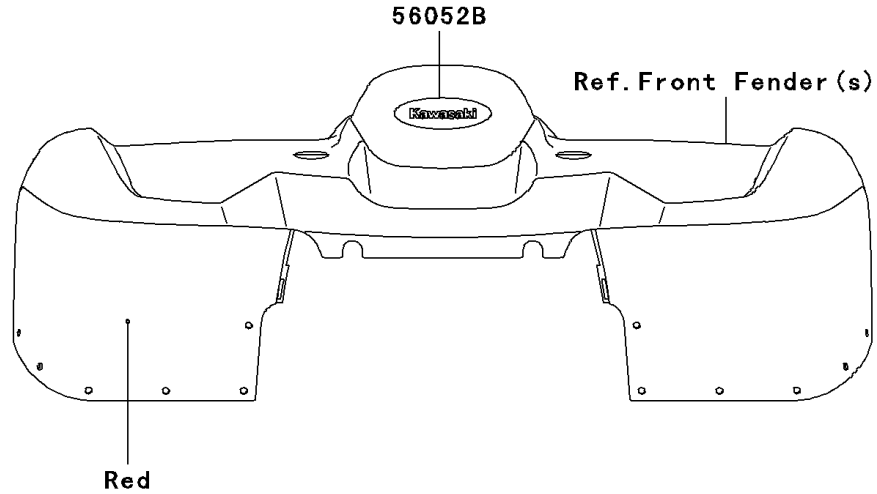

2004 Prairie 360 4X4 PARTS DIAGRAM

Decals(Red)(A2)

F2861B

2004 Prairie 360 4X4 PARTS LIST

Decals(Red)(A2)

ITEM NAME	PART NUMBER	QUANTITY
MARK,FR FENDER,KAWASAKI (Ref # 56052B)	56052-1504	1
MARK,KAWASAKI (Ref # 56052C)	56052-1729	2
MARK,RR FENDER,360 K-EBC (Ref # 56052D)	56052-1730	2
PATTERN,FUEL TANK COVER,LH (Ref # 56066)	56066-0292	1
PATTERN,FUEL TANK COVER,RH (Ref # 56066A)	56066-0293	1
MARK,FR FENDER,PRAIRIE (Ref # 56052)	56052-0116	2
MARK,FUEL TANK COVER,KVF (Ref # 56052A)	56052-0189	2