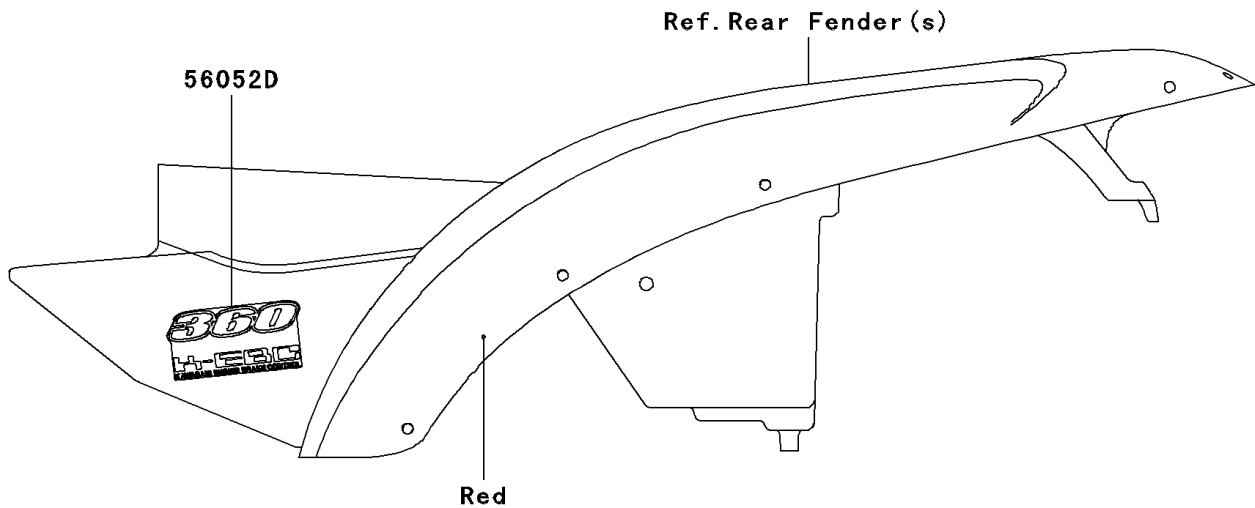

2004 Prairie 360 4X4 PARTS DIAGRAM

Decals(Red)(A2)

F2861B

2004 Prairie 360 4X4 PARTS LIST

Decals(Red)(A2)

ITEM NAME	PART NUMBER	QUANTITY
MARK,FR FENDER,KAWASAKI (Ref # 56052B)	56052-1504	1
MARK,KAWASAKI (Ref # 56052C)	56052-1729	2
MARK,RR FENDER,360 K-EBC (Ref # 56052D)	56052-1730	2
PATTERN,FUEL TANK COVER,LH (Ref # 56066)	56066-0292	1
PATTERN,FUEL TANK COVER,RH (Ref # 56066A)	56066-0293	1
MARK,FR FENDER,PRAIRIE (Ref # 56052)	56052-0116	2
MARK,FUEL TANK COVER,KVF (Ref # 56052A)	56052-0189	2