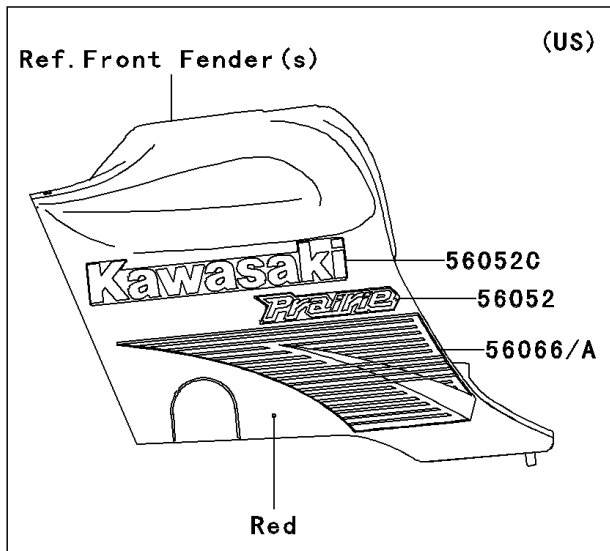

2004 Prairie 360 4X4 PARTS DIAGRAM

Decals(Red)(A2)

F2861B

2004 Prairie 360 4X4 PARTS LIST

Decals(Red)(A2)

ITEM NAME	PART NUMBER	QUANTITY
MARK,FR FENDER,KAWASAKI (Ref # 56052B)	56052-1504	1
MARK,KAWASAKI (Ref # 56052C)	56052-1729	2
MARK,RR FENDER,360 K-EBC (Ref # 56052D)	56052-1730	2
PATTERN,FUEL TANK COVER,LH (Ref # 56066)	56066-0292	1
PATTERN,FUEL TANK COVER,RH (Ref # 56066A)	56066-0293	1
MARK,FR FENDER,PRAIRIE (Ref # 56052)	56052-0116	2
MARK,FUEL TANK COVER,KVF (Ref # 56052A)	56052-0189	2