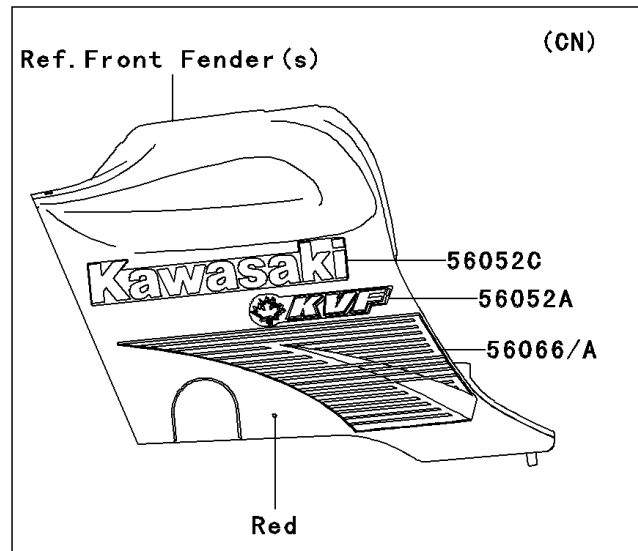

2004 Prairie 360 4X4 PARTS DIAGRAM

Decals(Red)(A2)

F2861B

2004 Prairie 360 4X4 PARTS LIST

Decals(Red)(A2)

ITEM NAME	PART NUMBER	QUANTITY
MARK,FR FENDER,KAWASAKI (Ref # 56052B)	56052-1504	1
MARK,KAWASAKI (Ref # 56052C)	56052-1729	2
MARK,RR FENDER,360 K-EBC (Ref # 56052D)	56052-1730	2
PATTERN,FUEL TANK COVER,LH (Ref # 56066)	56066-0292	1
PATTERN,FUEL TANK COVER,RH (Ref # 56066A)	56066-0293	1
MARK,FR FENDER,PRAIRIE (Ref # 56052)	56052-0116	2
MARK,FUEL TANK COVER,KVF (Ref # 56052A)	56052-0189	2