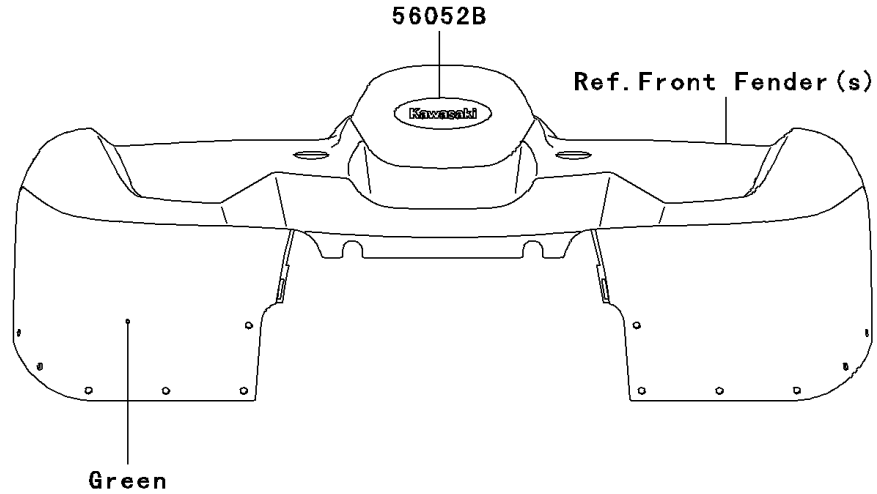

2004 Prairie 360 4X4 PARTS DIAGRAM

Decals(Green)(A2)

F2861C

2004 Prairie 360 4X4 PARTS LIST

Decals(Green)(A2)

| ITEM NAME | PART NUMBER | QUANTITY |
|---|-------------|----------|
| MARK,FR FENDER,KAWASAKI (Ref # 56052B) | 56052-1504 | 1 |
| MARK,KAWASAKI (Ref # 56052C) | 56052-1505 | 2 |
| MARK,RR FENDER,360 K-EBC (Ref # 56052D) | 56052-1728 | 2 |
| PATTERN,FUEL TANK COVER,LH (Ref # 56066) | 56066-0290 | 1 |
| PATTERN,FUEL TANK COVER,RH (Ref # 56066A) | 56066-0291 | 1 |
| MARK,FR FENDER,PRAIRIE (Ref # 56052) | 56052-0115 | 2 |
| MARK,FUEL TANK COVER,KVF (Ref # 56052A) | 56052-0188 | 2 |