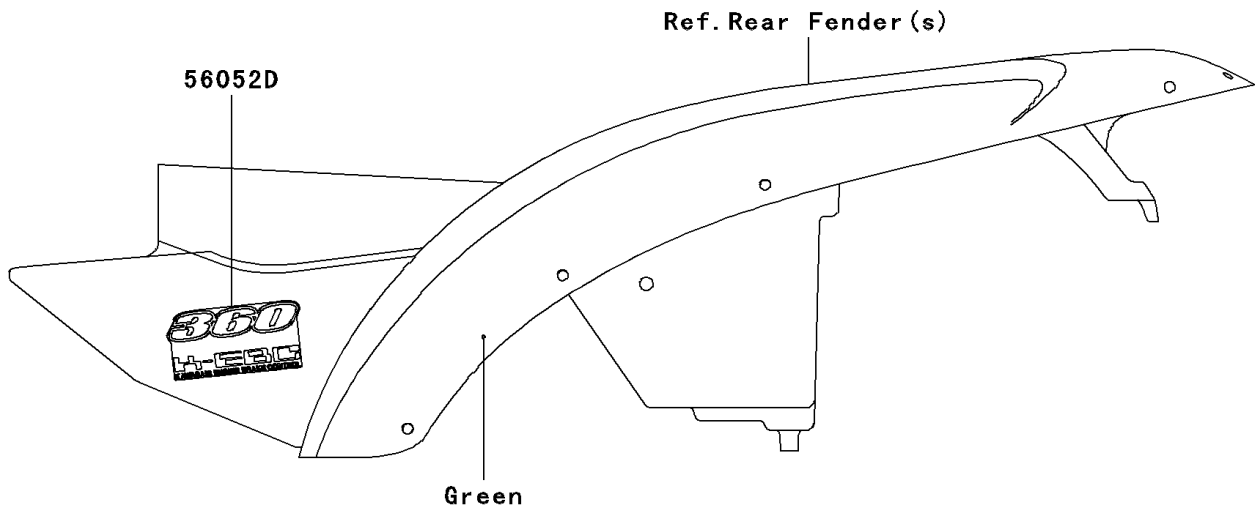

2004 Prairie 360 4X4 PARTS DIAGRAM

Decals(Green)(A2)

F2861C

2004 Prairie 360 4X4 PARTS LIST

Decals(Green)(A2)

| ITEM NAME | PART NUMBER | QUANTITY |
|---|-------------|----------|
| MARK,FR FENDER,KAWASAKI (Ref # 56052B) | 56052-1504 | 1 |
| MARK,KAWASAKI (Ref # 56052C) | 56052-1505 | 2 |
| MARK,RR FENDER,360 K-EBC (Ref # 56052D) | 56052-1728 | 2 |
| PATTERN,FUEL TANK COVER,LH (Ref # 56066) | 56066-0290 | 1 |
| PATTERN,FUEL TANK COVER,RH (Ref # 56066A) | 56066-0291 | 1 |
| MARK,FR FENDER,PRAIRIE (Ref # 56052) | 56052-0115 | 2 |
| MARK,FUEL TANK COVER,KVF (Ref # 56052A) | 56052-0188 | 2 |