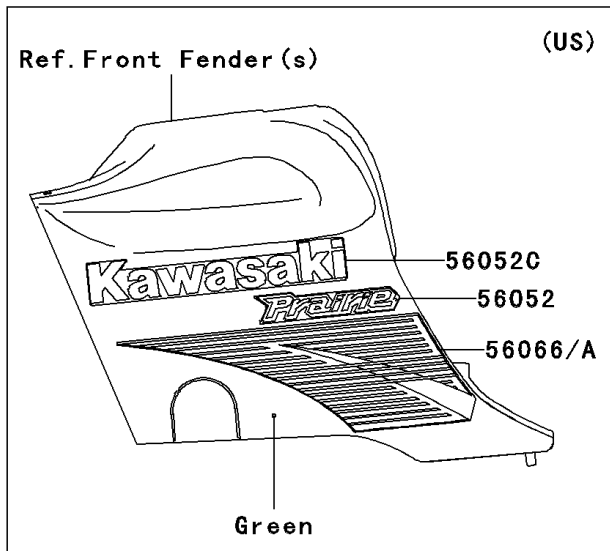

2004 Prairie 360 4X4 PARTS DIAGRAM

Decals(Green)(A2)

F2861C

2004 Prairie 360 4X4 PARTS LIST

Decals(Green)(A2)

| ITEM NAME | PART NUMBER | QUANTITY |
|---|-------------|----------|
| MARK,FR FENDER,KAWASAKI (Ref # 56052B) | 56052-1504 | 1 |
| MARK,KAWASAKI (Ref # 56052C) | 56052-1505 | 2 |
| MARK,RR FENDER,360 K-EBC (Ref # 56052D) | 56052-1728 | 2 |
| PATTERN,FUEL TANK COVER,LH (Ref # 56066) | 56066-0290 | 1 |
| PATTERN,FUEL TANK COVER,RH (Ref # 56066A) | 56066-0291 | 1 |
| MARK,FR FENDER,PRAIRIE (Ref # 56052) | 56052-0115 | 2 |
| MARK,FUEL TANK COVER,KVF (Ref # 56052A) | 56052-0188 | 2 |