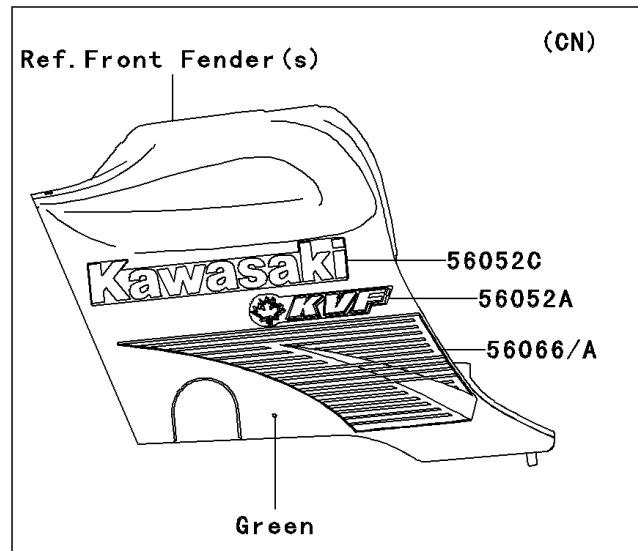

2004 Prairie 360 4X4 PARTS DIAGRAM

Decals(Green)(A2)

F2861C

2004 Prairie 360 4X4 PARTS LIST

Decals(Green)(A2)

| ITEM NAME | PART NUMBER | QUANTITY |
|---|-------------|----------|
| MARK,FR FENDER,KAWASAKI (Ref # 56052B) | 56052-1504 | 1 |
| MARK,KAWASAKI (Ref # 56052C) | 56052-1505 | 2 |
| MARK,RR FENDER,360 K-EBC (Ref # 56052D) | 56052-1728 | 2 |
| PATTERN,FUEL TANK COVER,LH (Ref # 56066) | 56066-0290 | 1 |
| PATTERN,FUEL TANK COVER,RH (Ref # 56066A) | 56066-0291 | 1 |
| MARK,FR FENDER,PRAIRIE (Ref # 56052) | 56052-0115 | 2 |
| MARK,FUEL TANK COVER,KVF (Ref # 56052A) | 56052-0188 | 2 |