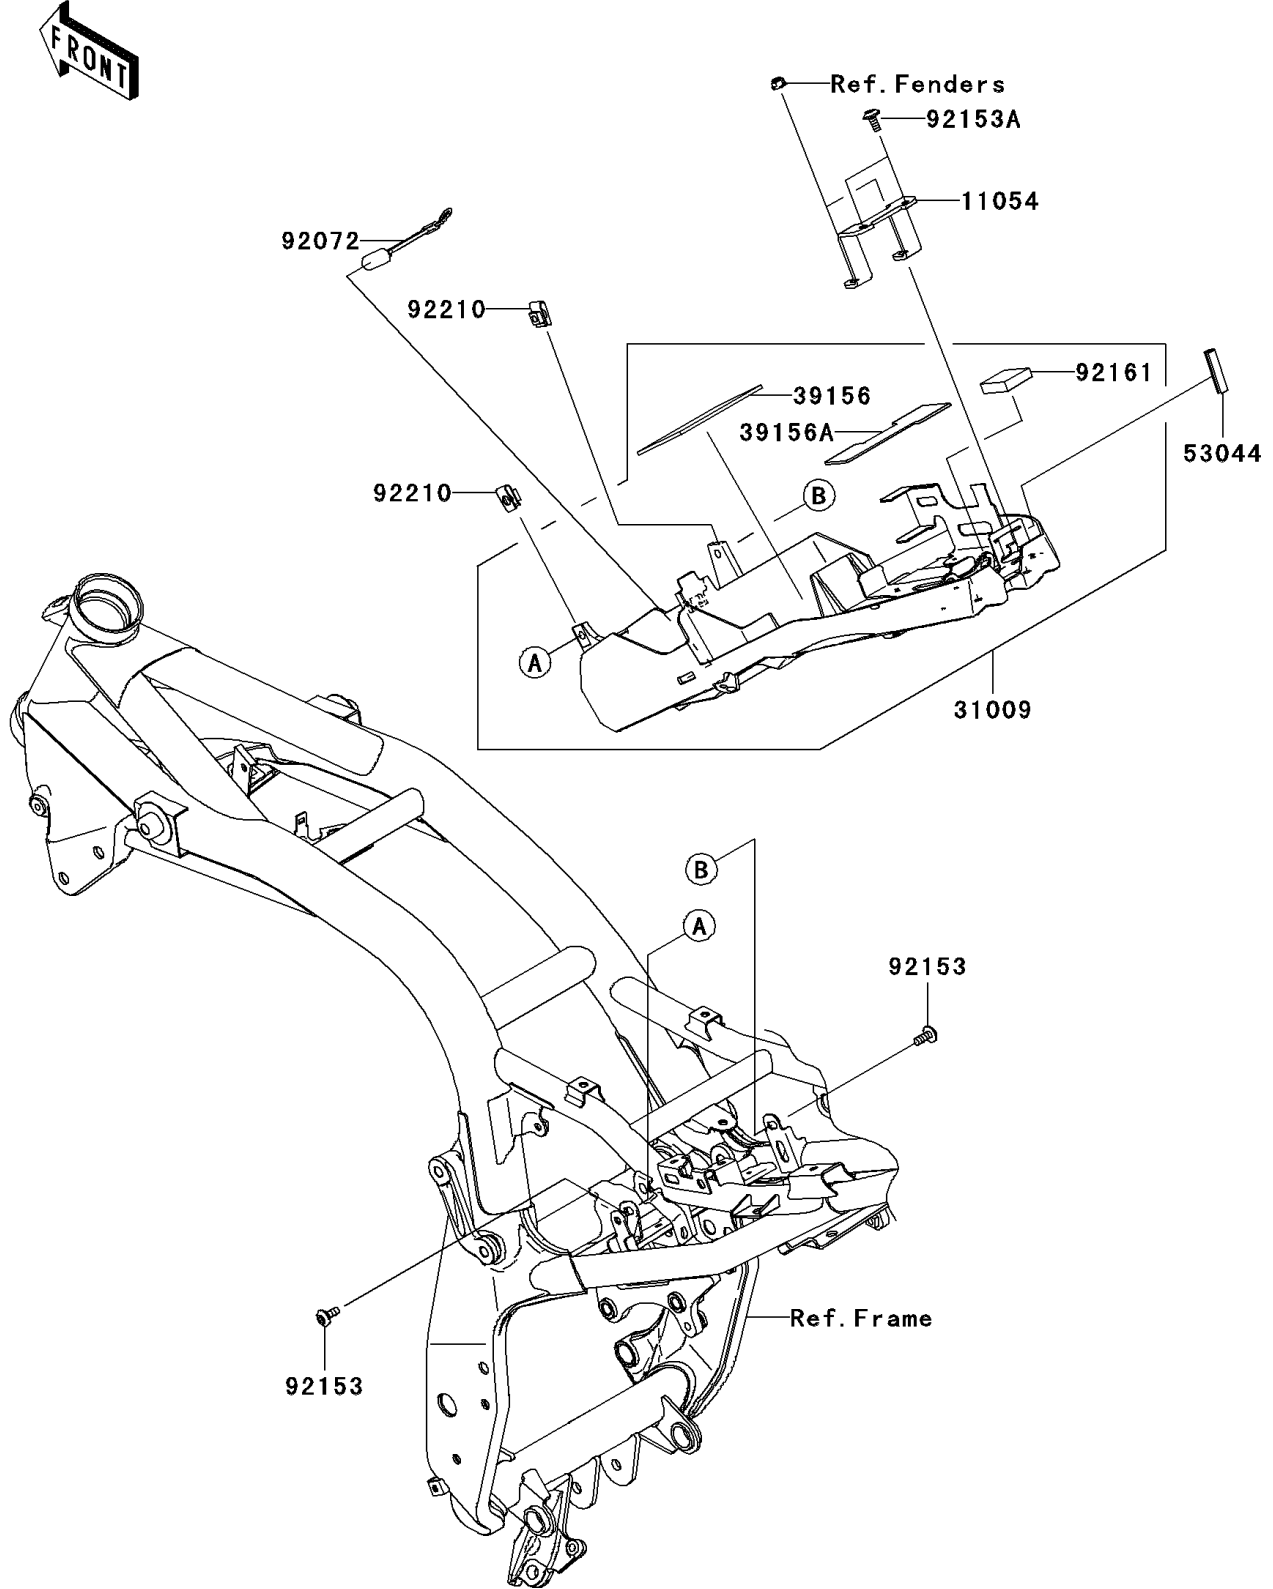

2007 Z1000 PARTS DIAGRAM

Battery Case

F2132

2007 Z1000 PARTS LIST

Battery Case

ITEM NAME	PART NUMBER	QUANTITY
BRACKET,BATTERY CASE,RR (Ref # 11054)	11054-0751	1
CASE-COMP-BATTERY (Ref # 31009)	31009-0004	1
PAD (Ref # 39156)	39156-0288	1
PAD (Ref # 39156A)	39156-0317	1
TRIM,L=40 (Ref # 53044)	53044-0012	1
BAND,U LOCK (Ref # 92072)	92072-0090	1
BOLT,SOCKET,6X16 (Ref # 92153)	92153-1526	2
BOLT,SOCKET,6X14 (Ref # 92153A)	92153-1612	2
DAMPER (Ref # 92161)	92161-0281	1
NUT (Ref # 92210)	92210-0318	2