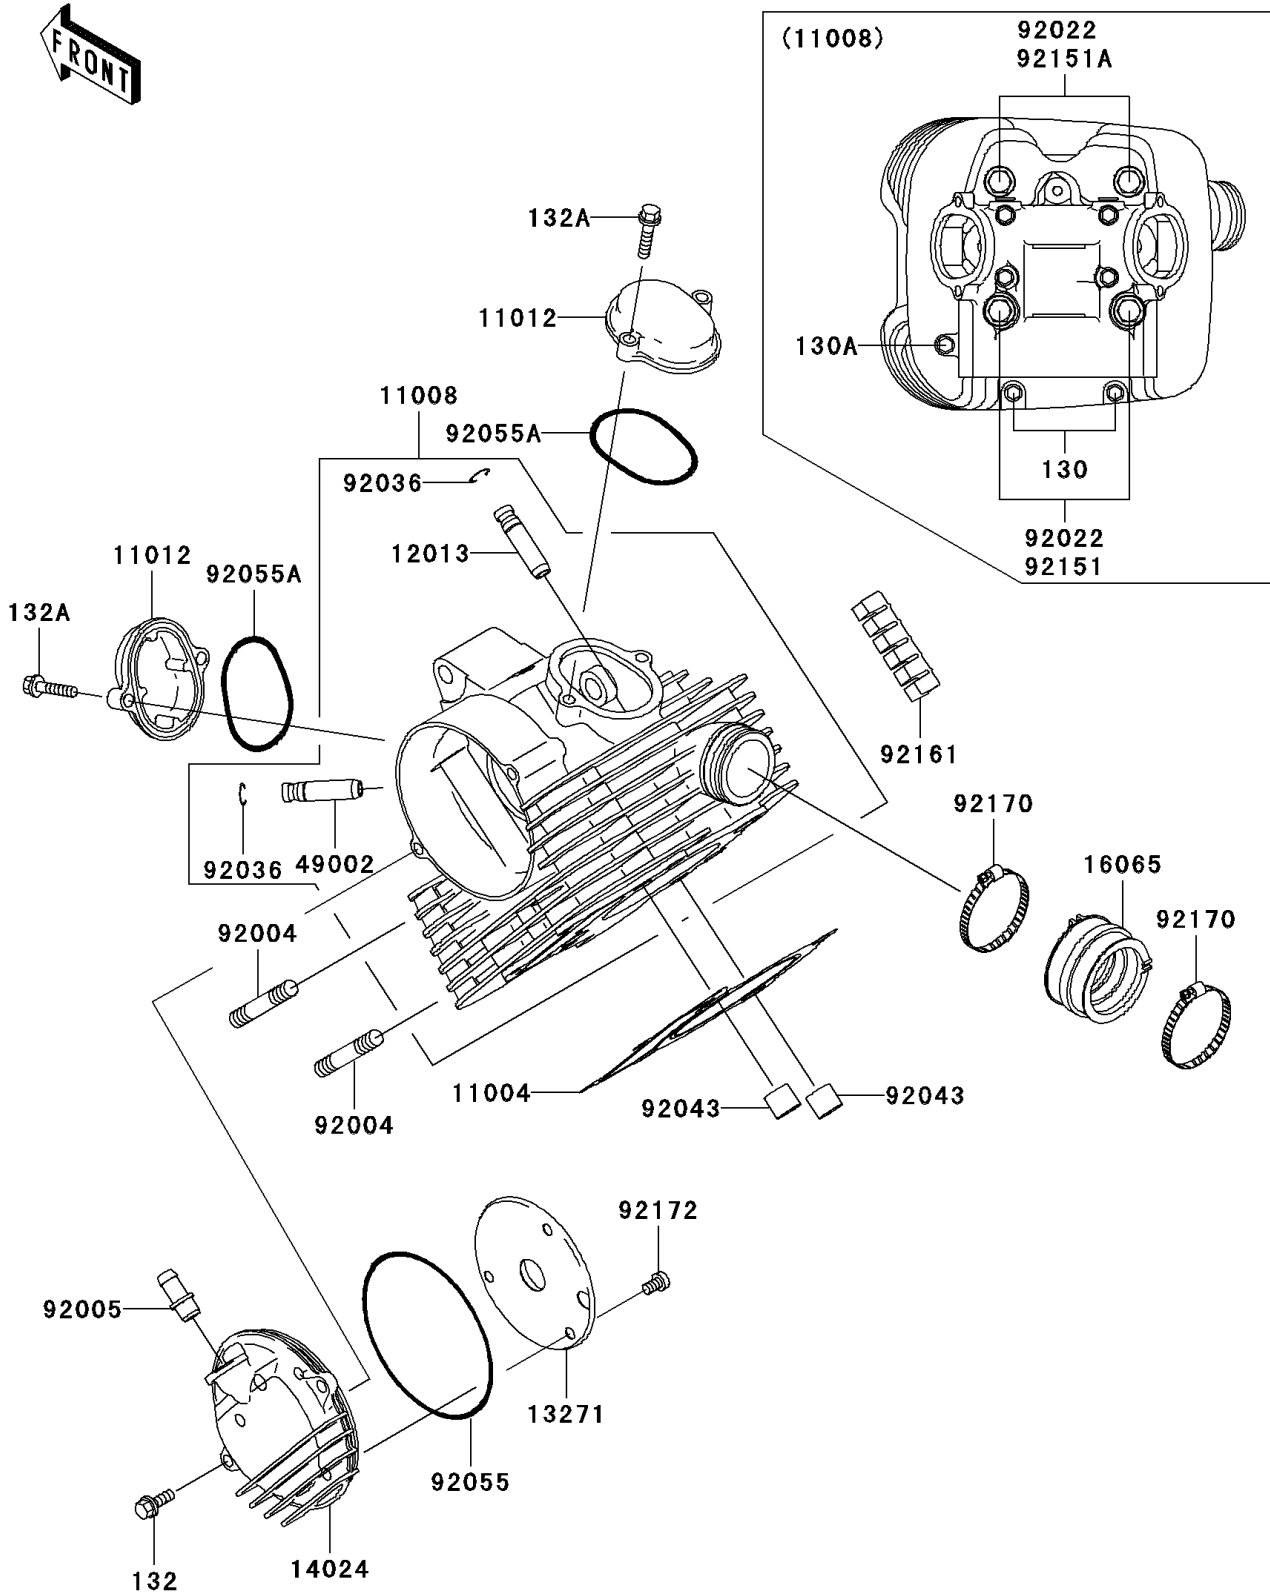

# 2003 Prairie 360 PARTS DIAGRAM

Cylinder Head

E1111

# 2003 Prairie 360 PARTS LIST

Cylinder Head

ITEM NAME	PART NUMBER	QUANTITY
-----------	-------------	----------