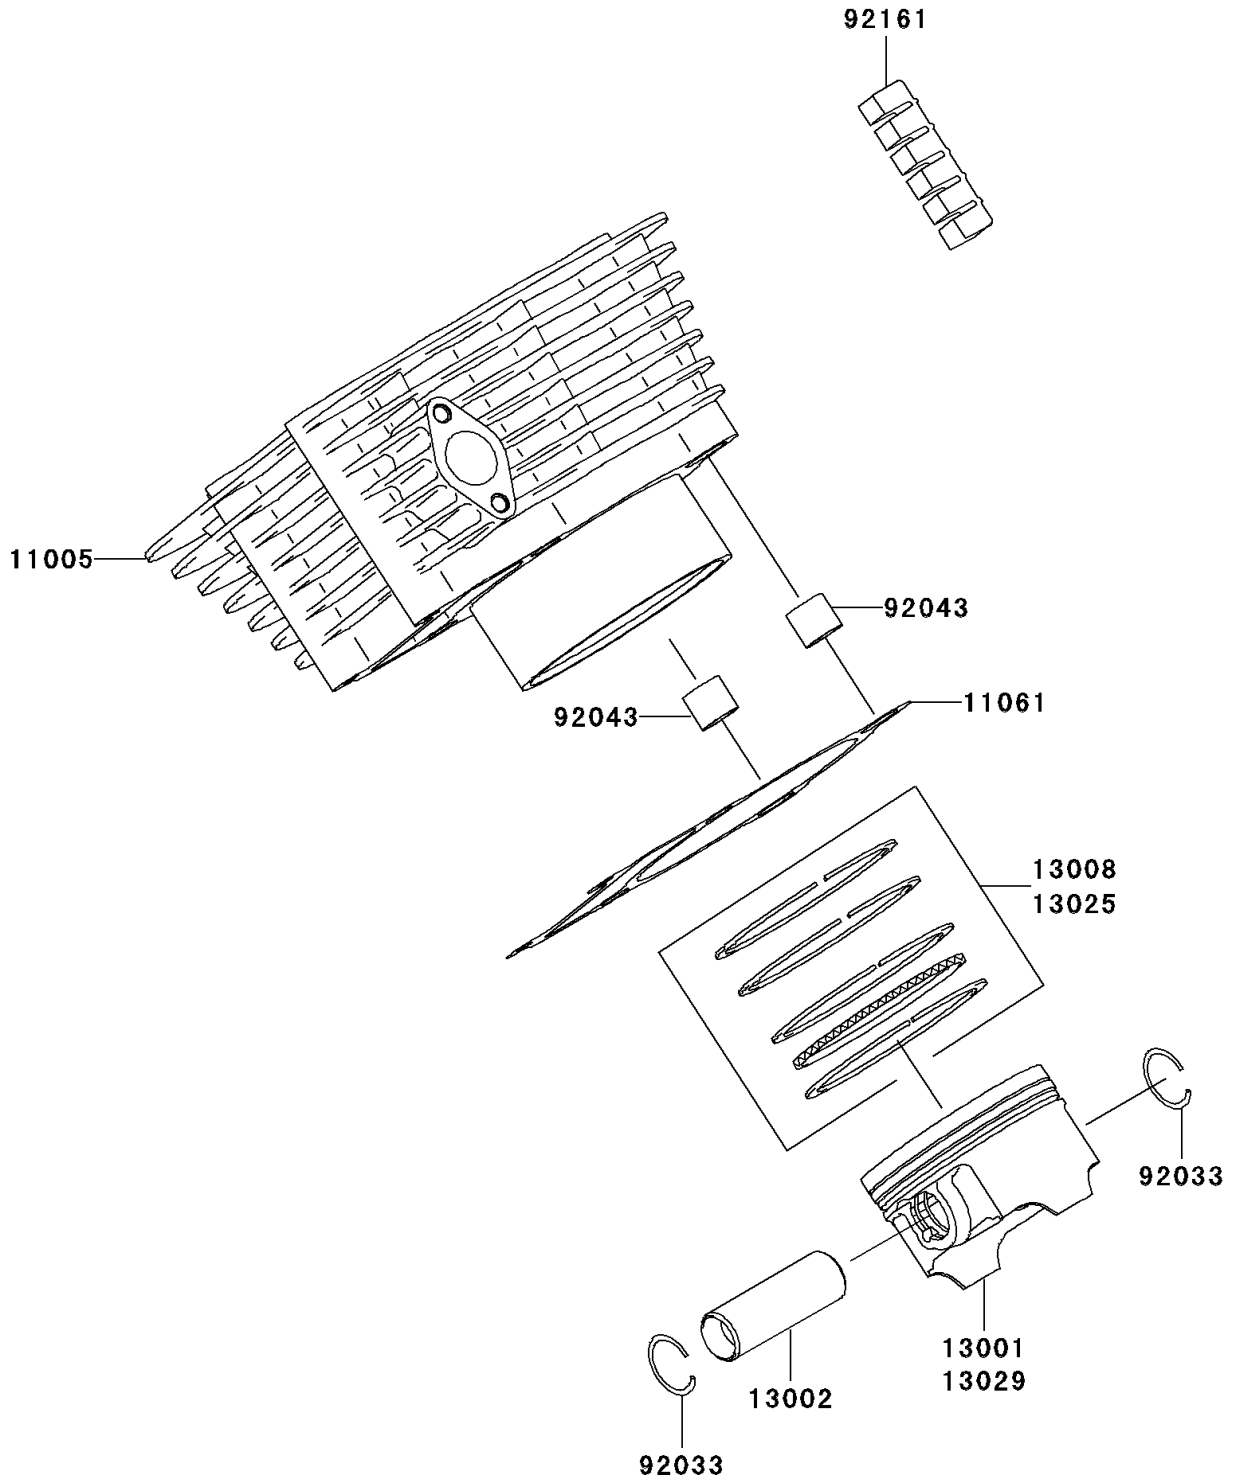

2004 Prairie 360 PARTS DIAGRAM

Cylinder/Piston(s)

E1120

2004 Prairie 360 PARTS LIST

Cylinder/Piston(s)

ITEM NAME	PART NUMBER	QUANTITY
CYLINDER-ENGINE (Ref # 11005)	11005-1980	1
GASKET,CYLINDER BASE (Ref # 11061)	11061-1085	1
PISTON-ENGINE (Ref # 13001)	13001-1652	1
PIN-PISTON (Ref # 13002)	13002-1060	1
RING-SET-PISTON (Ref # 13008)	13008-1214	1
RING-SET-PISTON L,O/S 0.50 (Ref # 13025)	13025-0002	1
PISTON-ENGINE L,O/S 0.50 (Ref # 13029)	13029-0002	1
RING-SNAP (Ref # 92033)	92033-1207	2
PIN,13X16X14 (Ref # 92043)	92043-1608	2
DAMPER,CYLINDER (Ref # 92161)	92161-1312	5