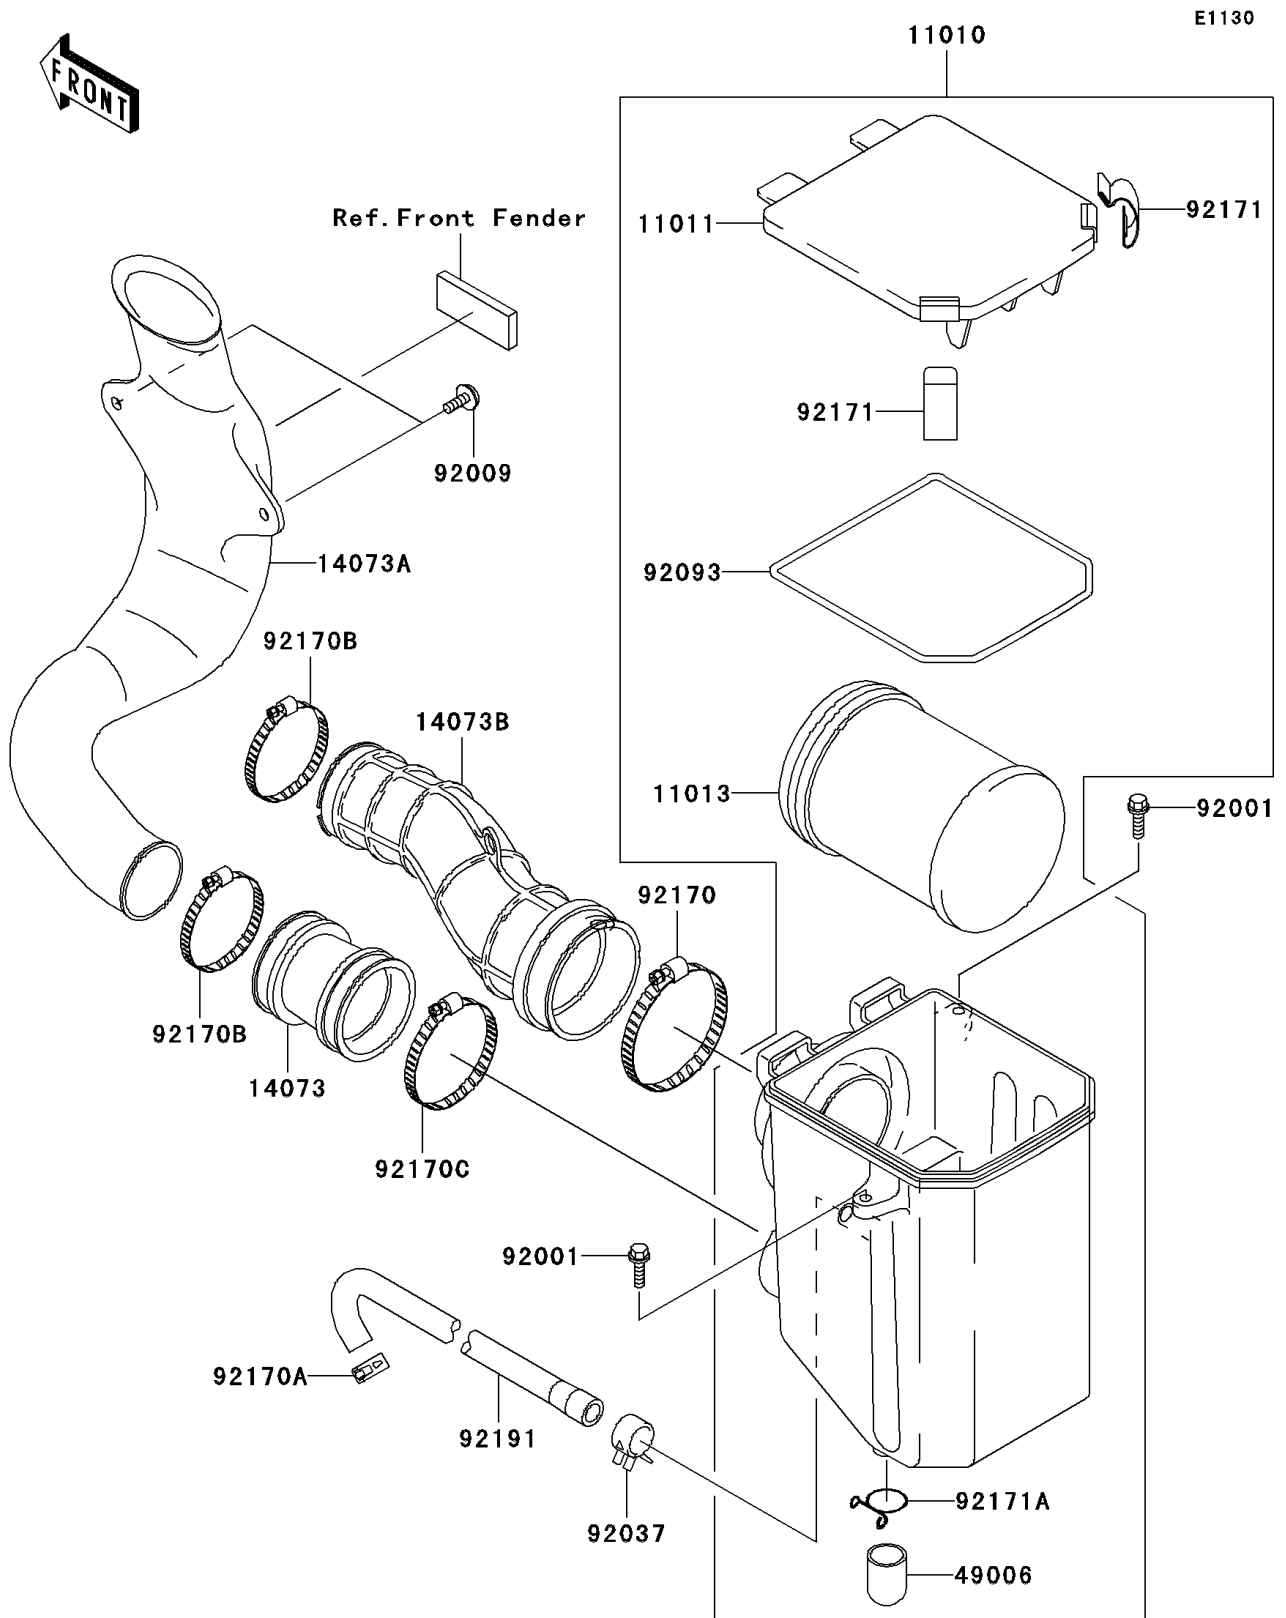

2003 Prairie 360 PARTS DIAGRAM

Air Cleaner

2003 Prairie 360 PARTS LIST

Air Cleaner

ITEM NAME	PART NUMBER	QUANTITY
FILTER-ASSY-AIR (Ref # 11010)	11010-1766	1
CASE-AIR FILTER,UPP (Ref # 11011)	11011-1639	1
ELEMENT-AIR FILTER (Ref # 11013)	11013-1292	1
DUCT,A/C-INLET (Ref # 14073)	14073-1802	1
DUCT,INLET (Ref # 14073A)	14073-1803	1
DUCT,A/C-CARBURETOR (Ref # 14073B)	14073-1823	1
BOOT (Ref # 49006)	49006-1359	1
BOLT,WP,6X20 (Ref # 92001)	92001-1460	2
SCREW,TAPPING,6X16 (Ref # 92009)	92009-1166	2
CLAMP (Ref # 92037)	92037-1678	1
SEAL,AIR FILTER CASE (Ref # 92093)	92093-1550	1
CLAMP (Ref # 92170)	92170-1307	1
CLAMP (Ref # 92170A)	92170-1491	1
CLAMP (Ref # 92170B)	92170-1674	2
CLAMP (Ref # 92170C)	92170-1764	1
CLAMP,AIR FILTER CASE (Ref # 92171)	92171-1426	2
CLAMP (Ref # 92171A)	92171-1427	1
TUBE,AIR CLEANER (Ref # 92191)	92191-1644	1