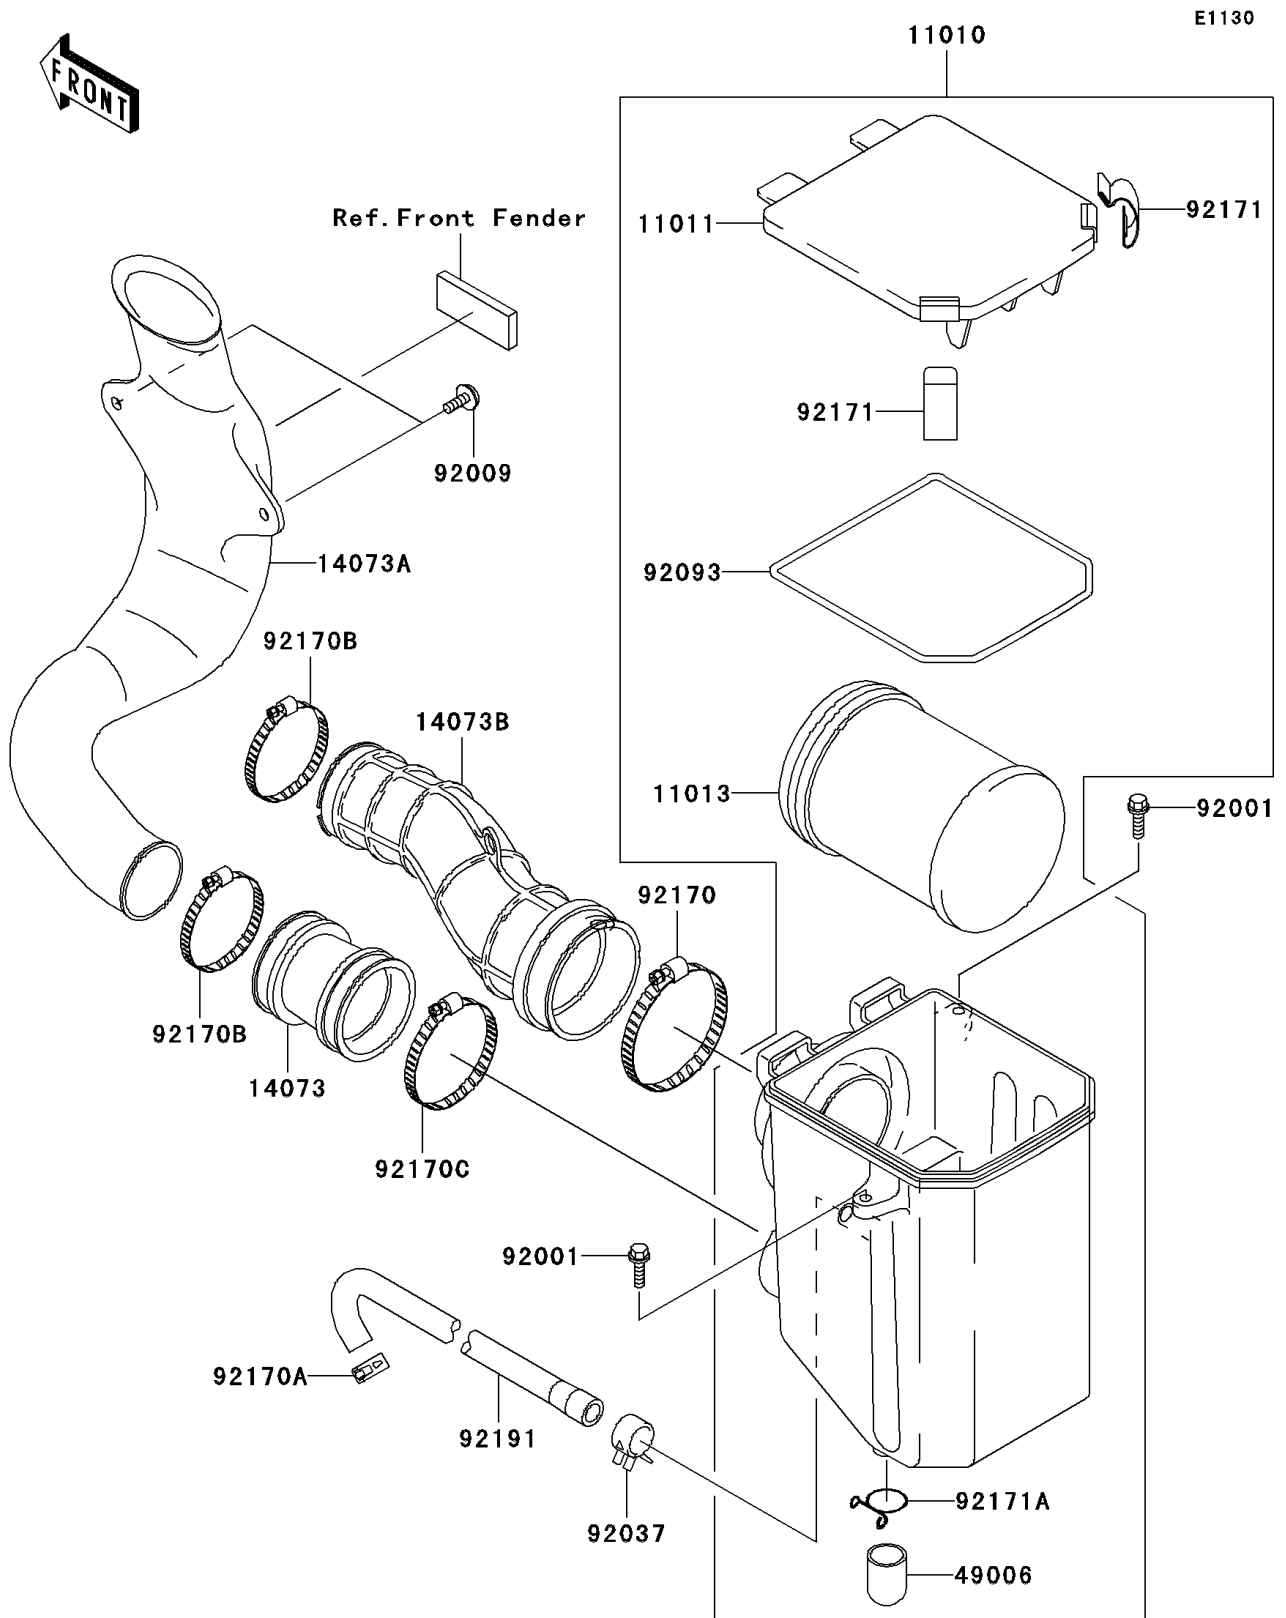

2004 Prairie 360 PARTS DIAGRAM

Air Cleaner

2004 Prairie 360 PARTS LIST

Air Cleaner

ITEM NAME	PART NUMBER	QUANTITY
FILTER-ASSY-AIR (Ref # 11010)	11010-1766	1
CASE-AIR FILTER,UPP (Ref # 11011)	11011-1639	1
ELEMENT-AIR FILTER (Ref # 11013)	11013-1292	1
DUCT,A/C-INLET (Ref # 14073)	14073-1802	1
DUCT,INLET (Ref # 14073A)	14073-1803	1
DUCT,A/C-CARBURETOR (Ref # 14073B)	14073-1823	1
BOOT (Ref # 49006)	49006-1359	1
BOLT,WP,6X20 (Ref # 92001)	92001-1460	2
SCREW,TAPPING,6X16 (Ref # 92009)	92009-1166	2
CLAMP (Ref # 92037)	92037-1678	1
SEAL,AIR FILTER CASE (Ref # 92093)	92093-1550	1
CLAMP (Ref # 92170)	92170-1307	1
CLAMP (Ref # 92170A)	92170-1491	1
CLAMP (Ref # 92170B)	92170-1674	2
CLAMP (Ref # 92170C)	92170-1764	1
CLAMP,AIR FILTER CASE (Ref # 92171)	92171-1426	2
CLAMP (Ref # 92171A)	92171-1427	1
TUBE,AIR CLEANER (Ref # 92191)	92191-1644	1