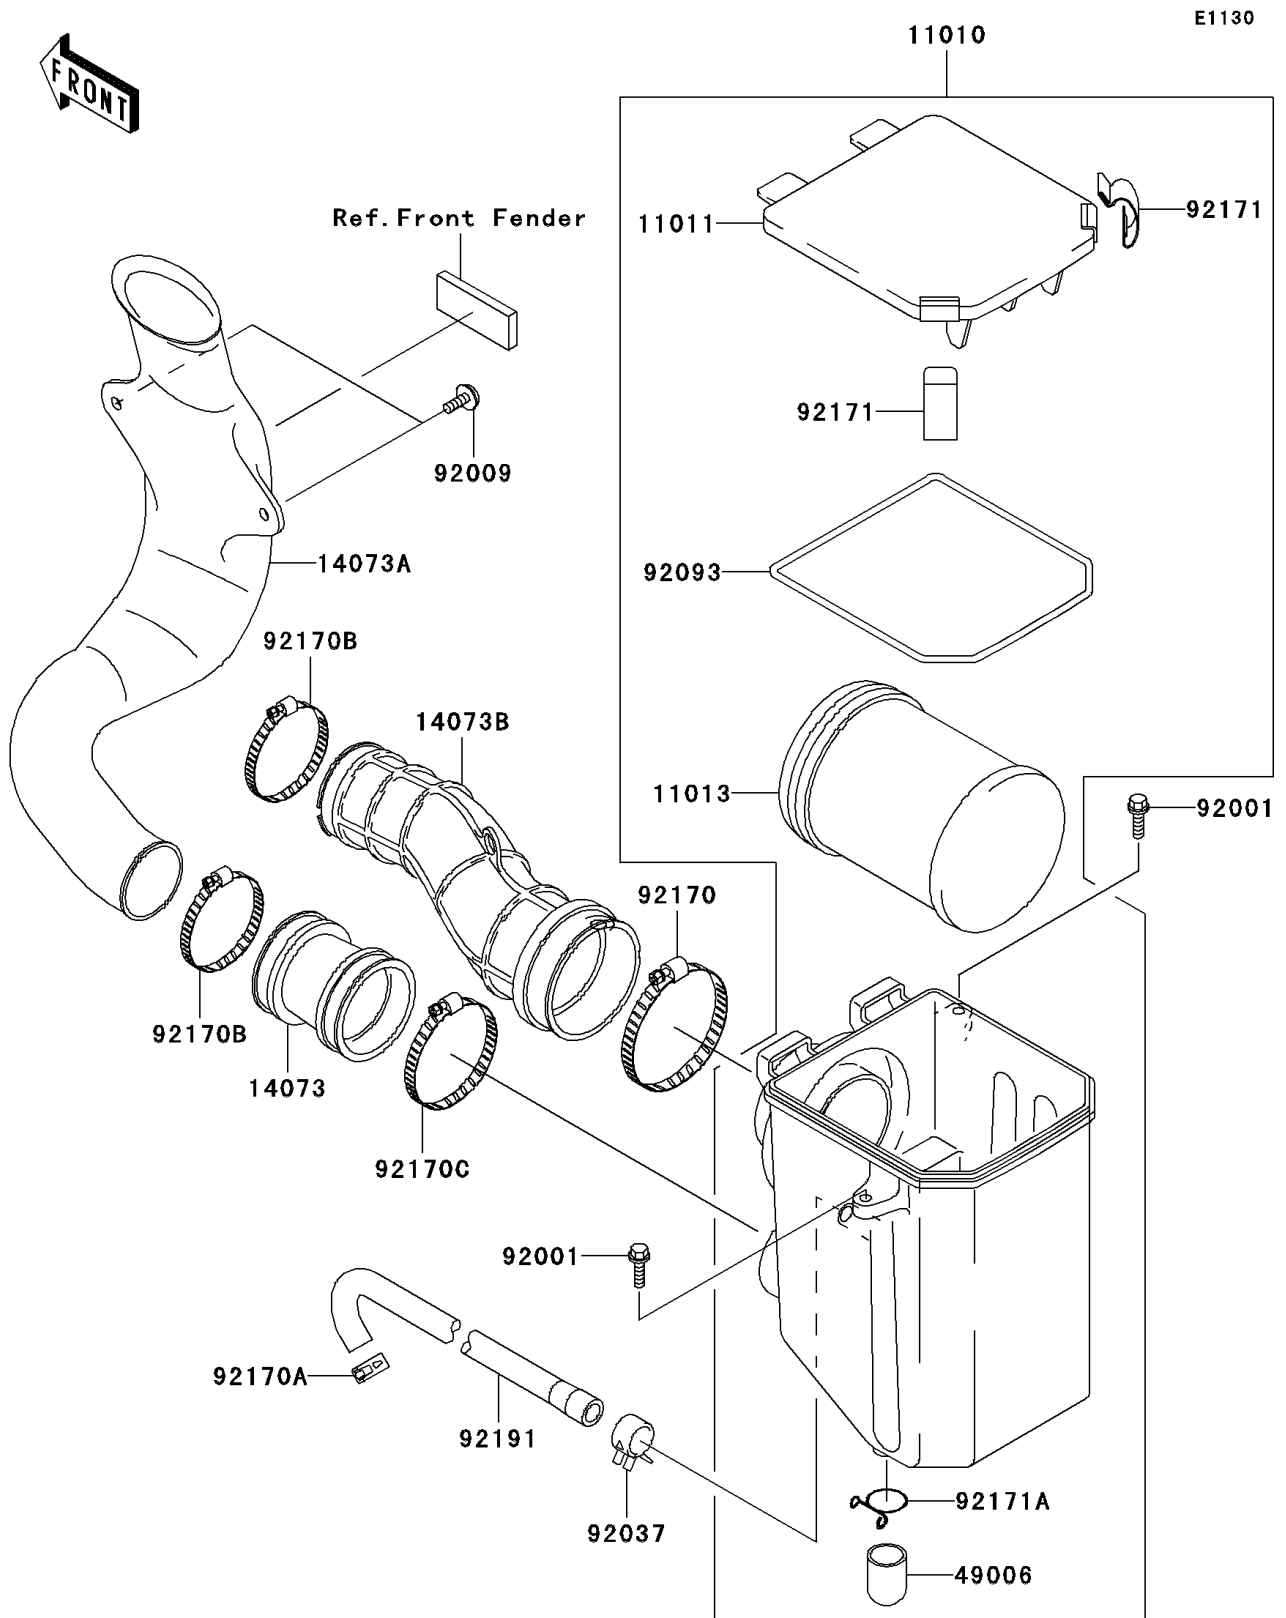

2005 Prairie 360 PARTS DIAGRAM

Air Cleaner

2005 Prairie 360 PARTS LIST

Air Cleaner

ITEM NAME	PART NUMBER	QUANTITY
FILTER-ASSY-AIR (Ref # 11010)	11010-1766	1
CASE-AIR FILTER,UPP (Ref # 11011)	11011-1639	1
ELEMENT-AIR FILTER (Ref # 11013)	11013-1292	1
DUCT,A/C-INLET (Ref # 14073)	14073-1802	1
DUCT,INLET (Ref # 14073A)	14073-1803	1
DUCT,A/C-CARBURETOR (Ref # 14073B)	14073-1823	1
BOOT (Ref # 49006)	49006-1359	1
BOLT,WP,6X20 (Ref # 92001)	92001-1460	2
SCREW,TAPPING,6X16 (Ref # 92009)	92009-1166	2
CLAMP (Ref # 92037)	92037-1678	1
SEAL,AIR FILTER CASE (Ref # 92093)	92093-1550	1
CLAMP (Ref # 92170)	92170-1307	1
CLAMP (Ref # 92170A)	92170-1491	1
CLAMP (Ref # 92170B)	92170-1674	2
CLAMP (Ref # 92170C)	92170-1764	1
CLAMP,AIR FILTER CASE (Ref # 92171)	92171-1426	2
CLAMP (Ref # 92171A)	92171-1427	1
TUBE,AIR CLEANER (Ref # 92191)	92191-1644	1