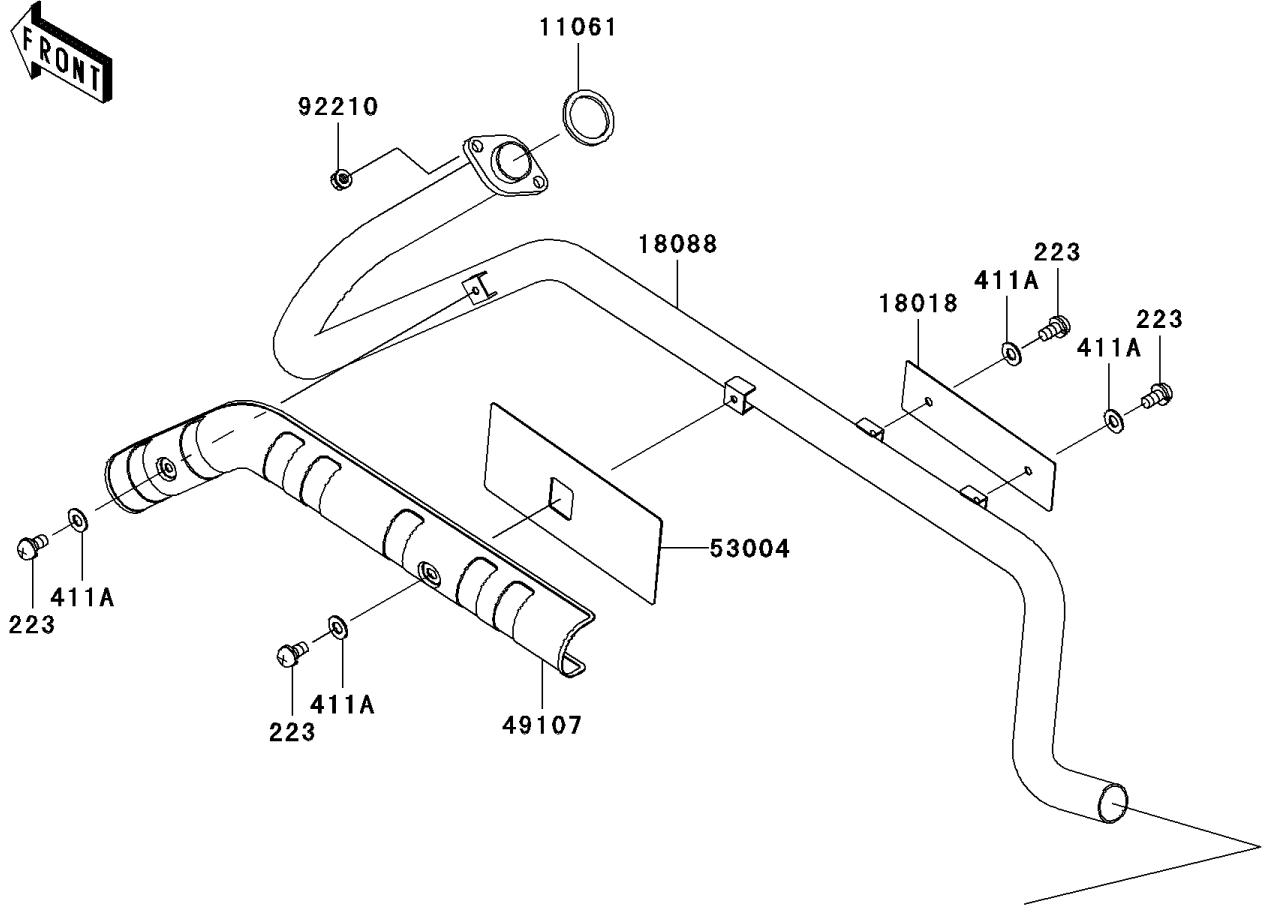

2004 Prairie 360 PARTS DIAGRAM

Muffler(s)

E1140

2004 Prairie 360 PARTS LIST

Muffler(s)

ITEM NAME	PART NUMBER	QUANTITY
BOLT-FLANGED,8X35 (Ref # 130)	130Z0835	2
SCREW-PAN-WS-CROS,6X12 (Ref # 223)	223C0612	4
WASHER-PLAIN,8MM (Ref # 411)	411B0800	2
WASHER-PLAIN,6MM,BLACK (Ref # 411A)	411F0600	4
WASHER-SPRING,8MM (Ref # 461)	461F0800	2
GASKET,EXHAUST PIPE CONNECTING (Ref # 11009)	11009-1667	1
GASKET,EXHAUST (Ref # 11061)	11061-1053	1
PLATE-HEAT GUARD,EXHAUST PIPE (Ref # 18018)	18018-1135	1
PIPE-EXHAUST (Ref # 18088)	18088-1215	1
BODY-COMP-MUFFLER (Ref # 18090)	18090-1954	1
COVER-EXHAUST PIPE (Ref # 49107)	49107-1222	1
MAT (Ref # 53004)	53004-1181	1
COLLAR,MUFFLER (Ref # 92027)	92027-1981	2
CLAMP,42MM (Ref # 92037)	92037-1349	1
DAMPER,MUFFLER (Ref # 92161)	92161-1292	2
NUT,8MM (Ref # 92210)	92210-1242	2