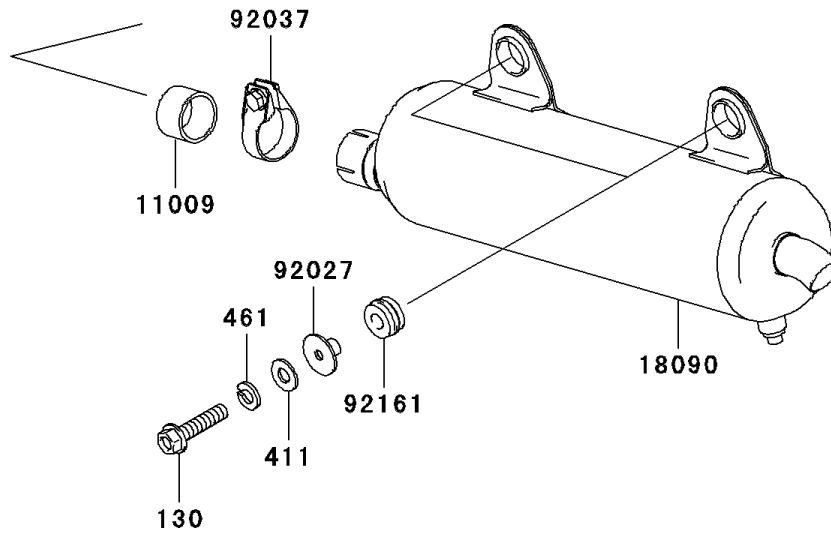

2004 Prairie 360 PARTS DIAGRAM

Muffler(s)

E1140

2004 Prairie 360 PARTS LIST

Muffler(s)

ITEM NAME	PART NUMBER	QUANTITY
BOLT-FLANGED,8X35 (Ref # 130)	130Z0835	2
SCREW-PAN-WS-CROS,6X12 (Ref # 223)	223C0612	4
WASHER-PLAIN,8MM (Ref # 411)	411B0800	2
WASHER-PLAIN,6MM,BLACK (Ref # 411A)	411F0600	4
WASHER-SPRING,8MM (Ref # 461)	461F0800	2
GASKET,EXHAUST PIPE CONNECTING (Ref # 11009)	11009-1667	1
GASKET,EXHAUST (Ref # 11061)	11061-1053	1
PLATE-HEAT GUARD,EXHAUST PIPE (Ref # 18018)	18018-1135	1
PIPE-EXHAUST (Ref # 18088)	18088-1215	1
BODY-COMP-MUFFLER (Ref # 18090)	18090-1954	1
COVER-EXHAUST PIPE (Ref # 49107)	49107-1222	1
MAT (Ref # 53004)	53004-1181	1
COLLAR,MUFFLER (Ref # 92027)	92027-1981	2
CLAMP,42MM (Ref # 92037)	92037-1349	1
DAMPER,MUFFLER (Ref # 92161)	92161-1292	2
NUT,8MM (Ref # 92210)	92210-1242	2