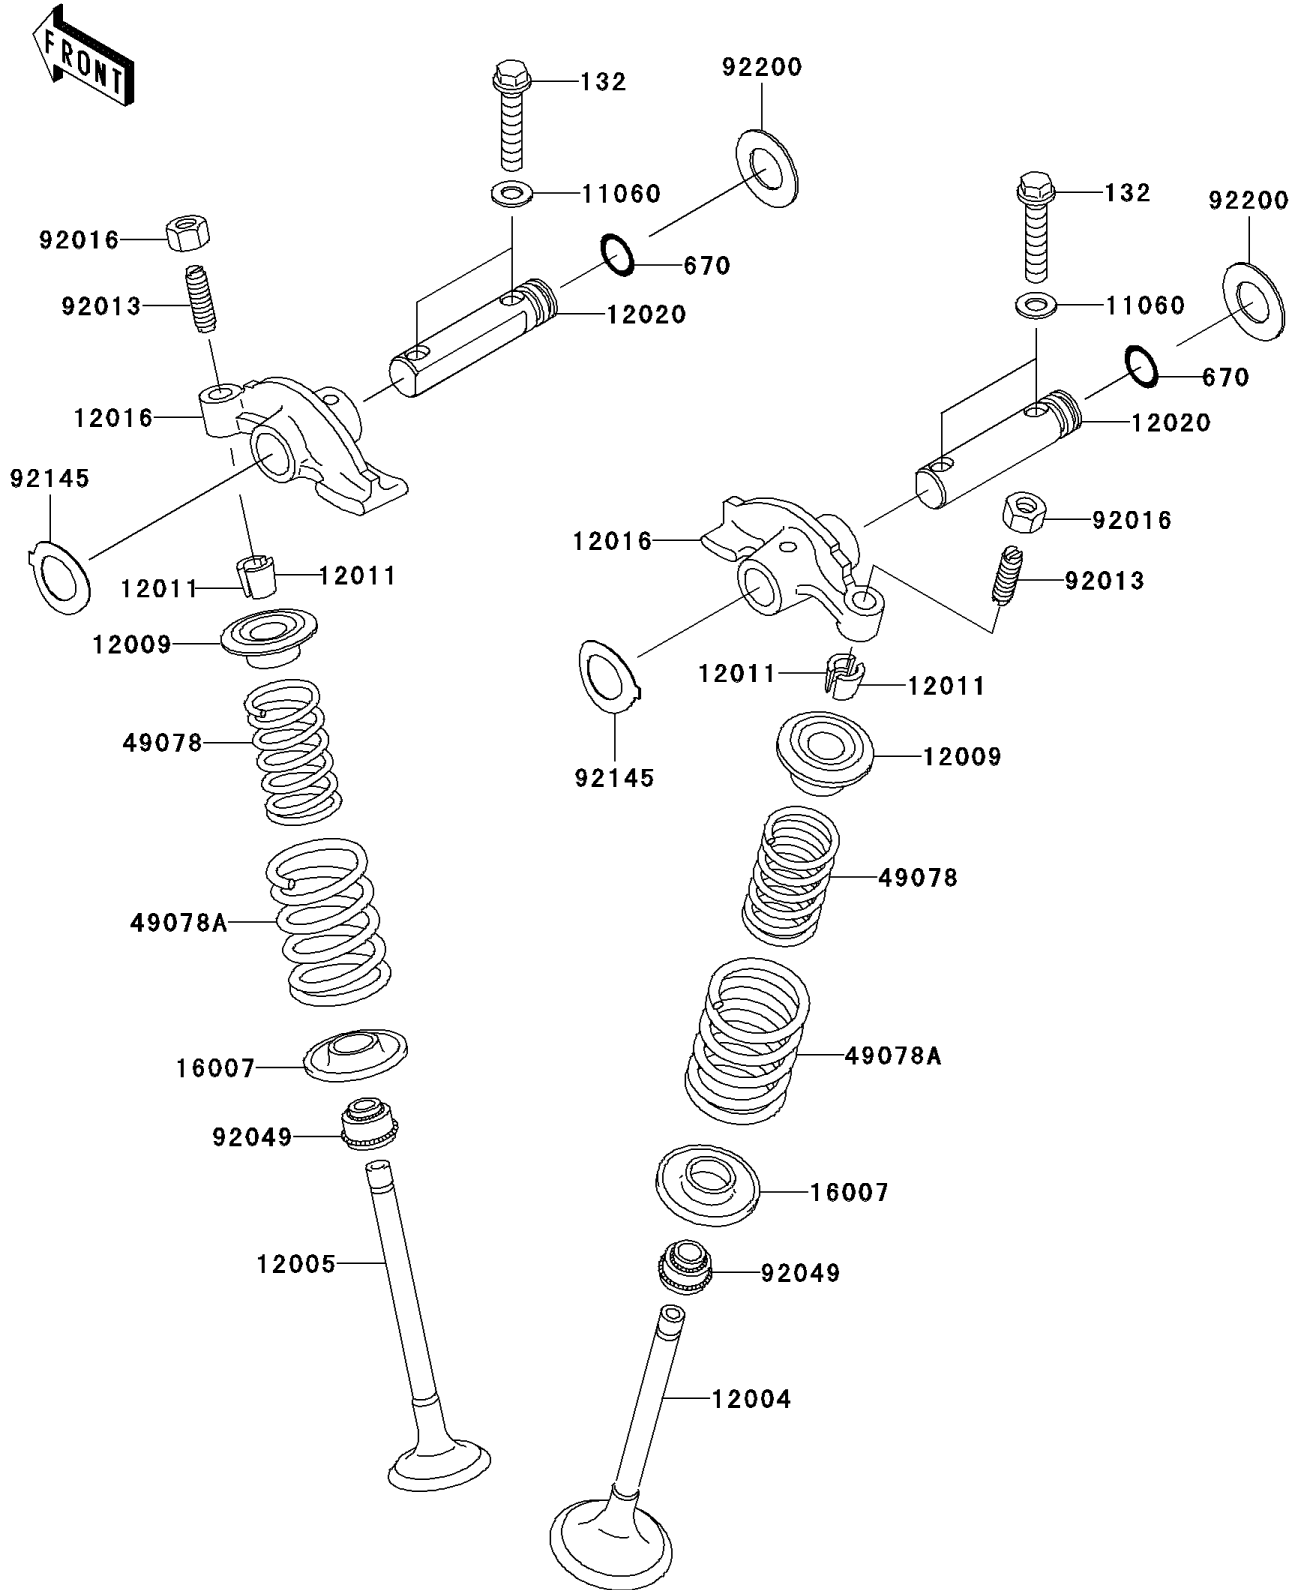

2004 Prairie 360 PARTS DIAGRAM

Valve(s)

E1210

2004 Prairie 360 PARTS LIST

Valve(s)

ITEM NAME	PART NUMBER	QUANTITY
BOLT-FLANGED-SMALL,6X30 (Ref # 132)	132Y0630	4
O RING,10MM (Ref # 670)	670D1510	2
GASKET,6.2X12X0.3 (Ref # 11060)	11060-1994	4
VALVE-INTAKE (Ref # 12004)	12004-1155	1
VALVE-EXHAUST (Ref # 12005)	12005-1326	1
RETAINER-VALVE SPRING (Ref # 12009)	12009-005	2
COLLET,RETAINER (Ref # 12011)	12011-004	4
ARM-ROCKER (Ref # 12016)	12016-1138	2
SHAFT-ROCKER (Ref # 12020)	12020-1085	2
SEAT-SPRING,VALVE (Ref # 16007)	16007-1024	2
SPRING-ENGINE VALVE,INNER (Ref # 49078)	49078-1209	2
SPRING-ENGINE VALVE,OUTER (Ref # 49078A)	49078-1210	2
SCREW,6MM (Ref # 92013)	92013-009	2
NUT,6MM (Ref # 92016)	92016-061	2
SEAL-OIL,RV37129.5 (Ref # 92049)	92049-016	2
SPRING,ROCKER SHAFT (Ref # 92145)	92145-1532	2
WASHER,13.4X25X1.0 (Ref # 92200)	92200-0045	2