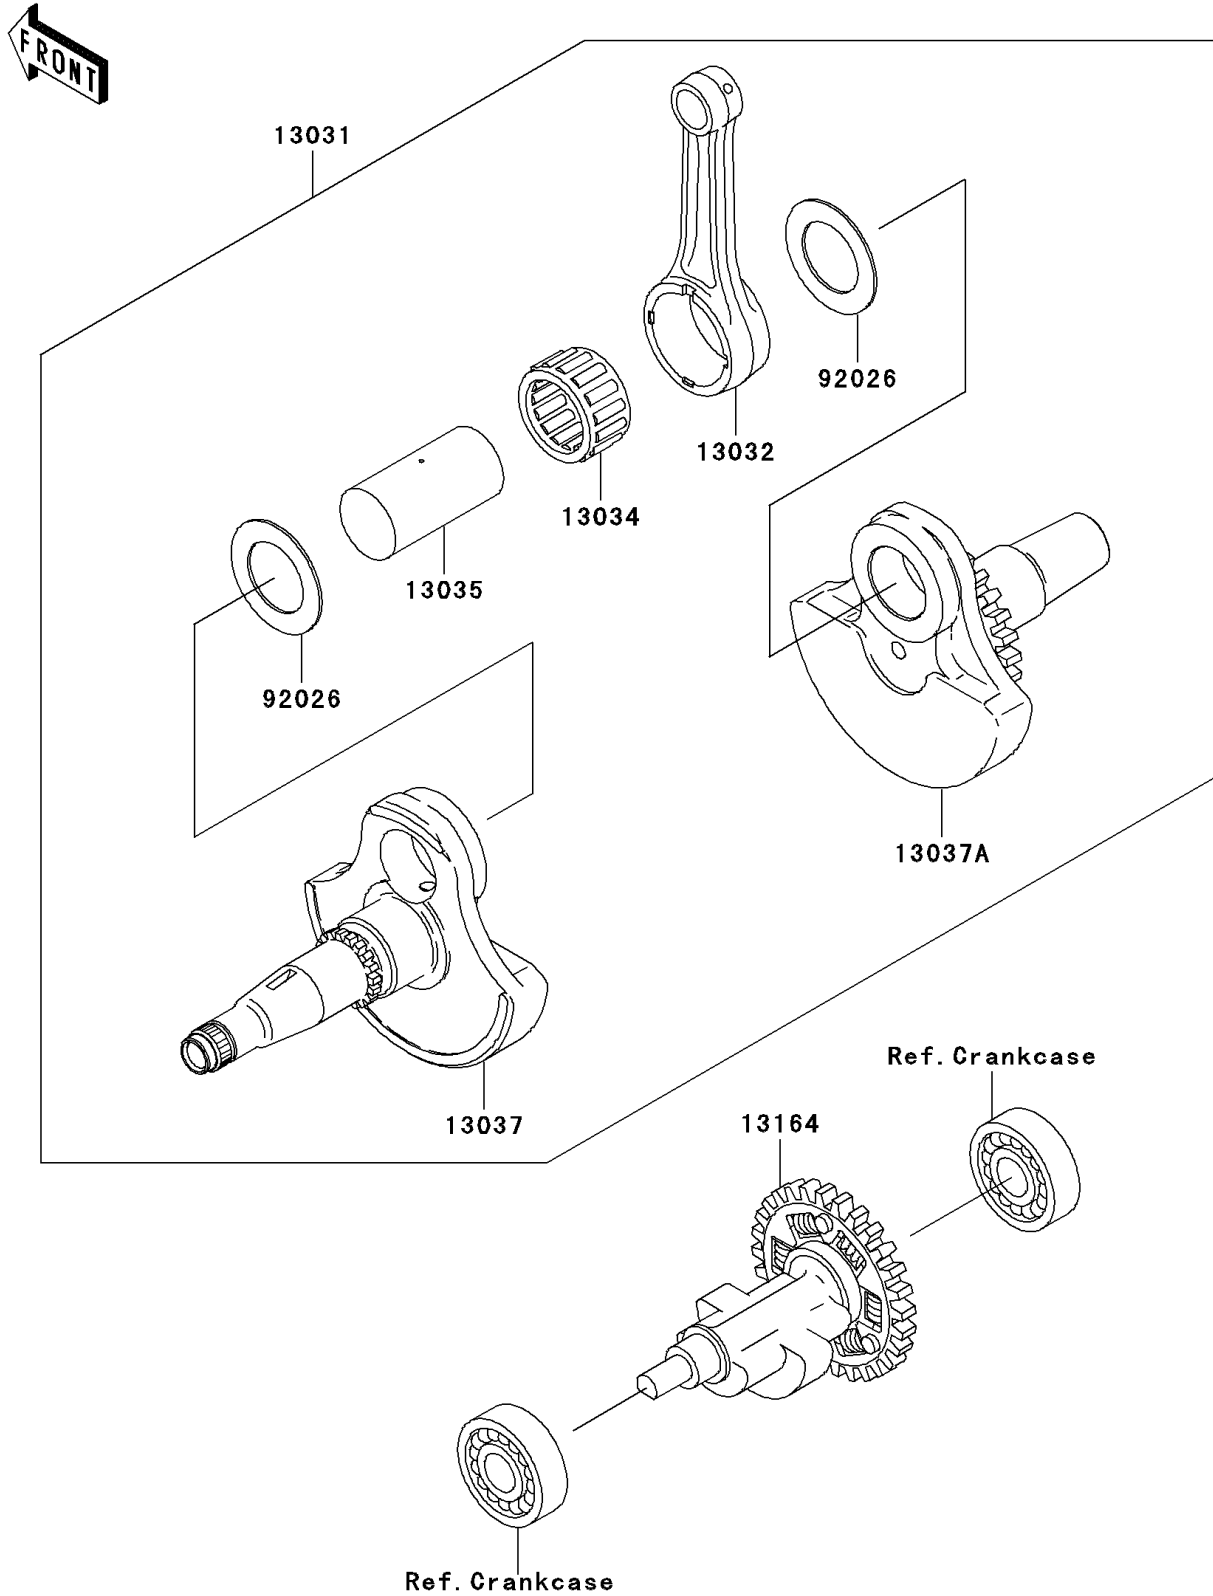

# 2003 Prairie 360 PARTS DIAGRAM

Crankshaft

E1321

## 2003 Prairie 360 PARTS LIST

### Crankshaft

ITEM NAME	PART NUMBER	QUANTITY
CRANKSHAFT-COMP (Ref # 13031)	13031-1489	1
ROD-CONNECTING,NG (Ref # 13032)	13032-1276	1
BEARING-BIG END,B4 (Ref # 13034)	13034-1110	1
PIN-CRANK,GREEN (Ref # 13035)	13035-1091	1
CRANKSHAFT,LH (Ref # 13037)	13037-1644	1
CRANKSHAFT,RH (Ref # 13037A)	13037-1667	1
BALANCER-COMP (Ref # 13164)	13164-1013	1
SPACER,34X54X1.5 (Ref # 92026)	92026-1595	2