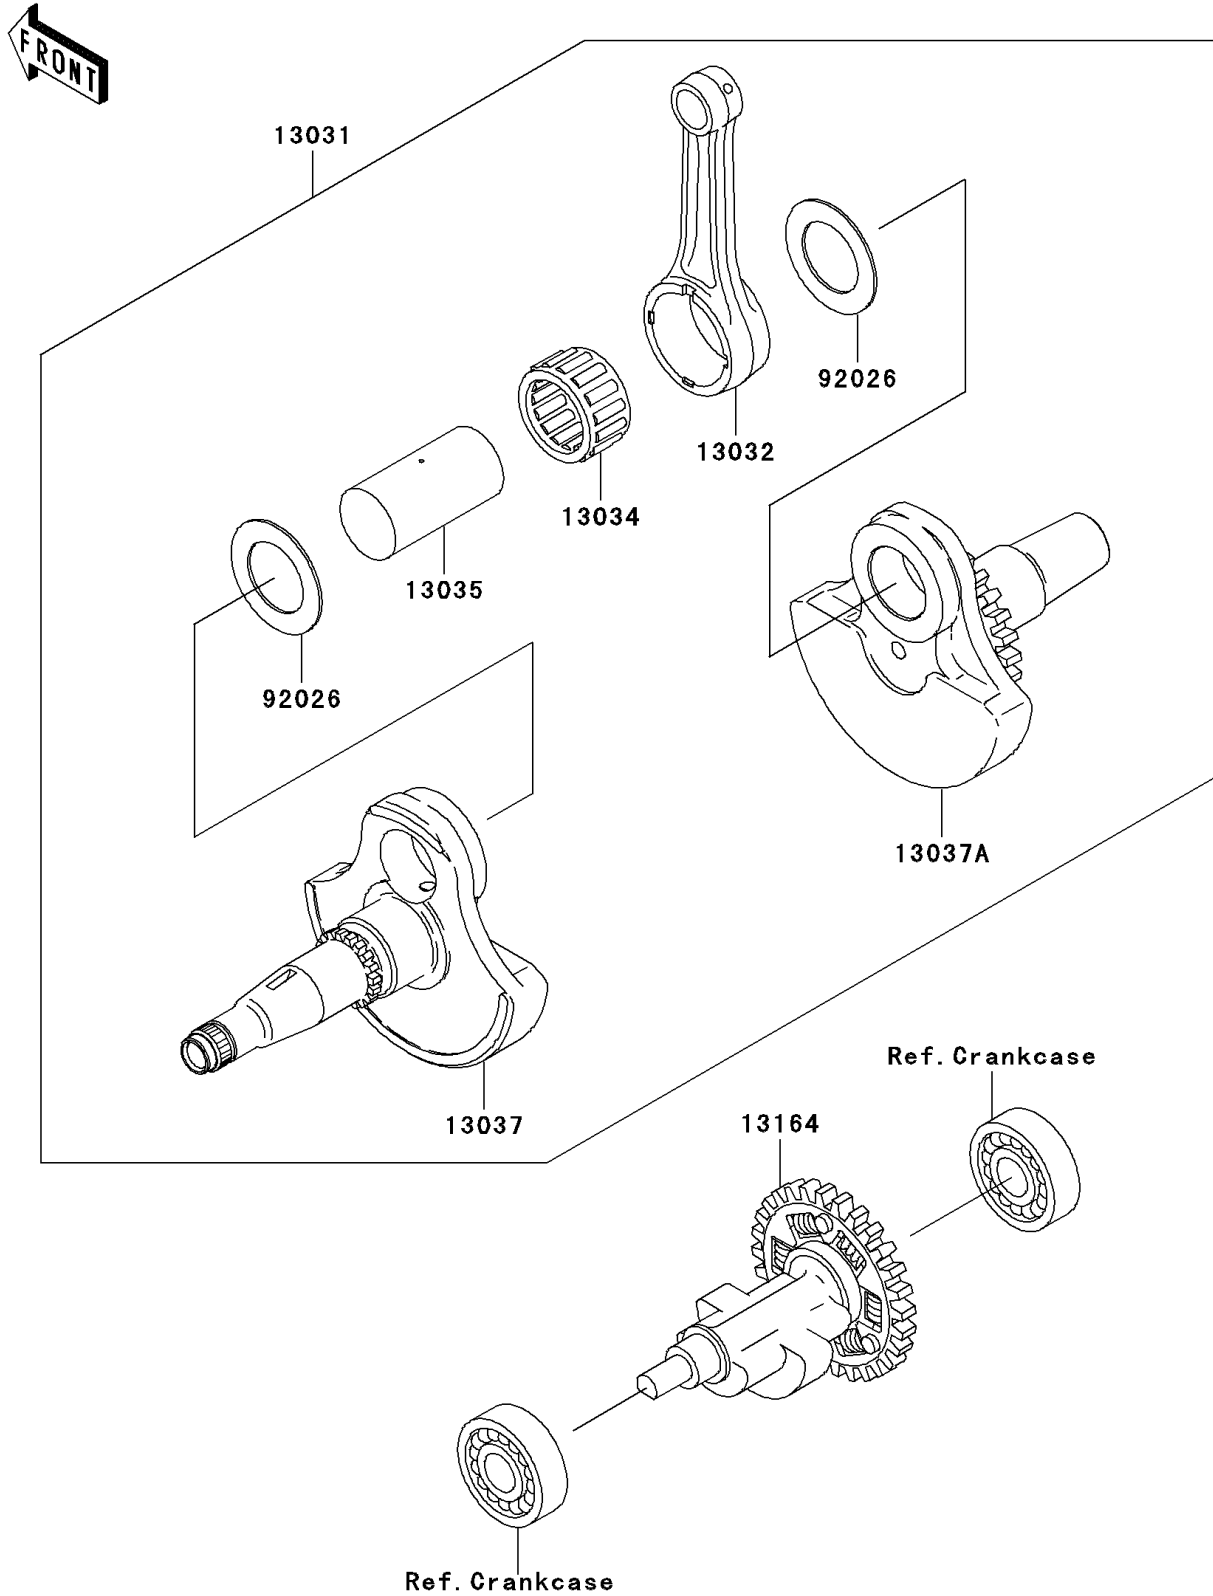

2003 Prairie 360 PARTS DIAGRAM

Crankshaft

E1321

2003 Prairie 360 PARTS LIST

Crankshaft

ITEM NAME	PART NUMBER	QUANTITY
CRANKSHAFT-COMP (Ref # 13031)	13031-1489	1
ROD-CONNECTING,NG (Ref # 13032)	13032-1276	1
BEARING-BIG END,B4 (Ref # 13034)	13034-1110	1
PIN-CRANK,GREEN (Ref # 13035)	13035-1091	1
CRANKSHAFT,LH (Ref # 13037)	13037-1644	1
CRANKSHAFT,RH (Ref # 13037A)	13037-1667	1
BALANCER-COMP (Ref # 13164)	13164-1013	1
SPACER,34X54X1.5 (Ref # 92026)	92026-1595	2