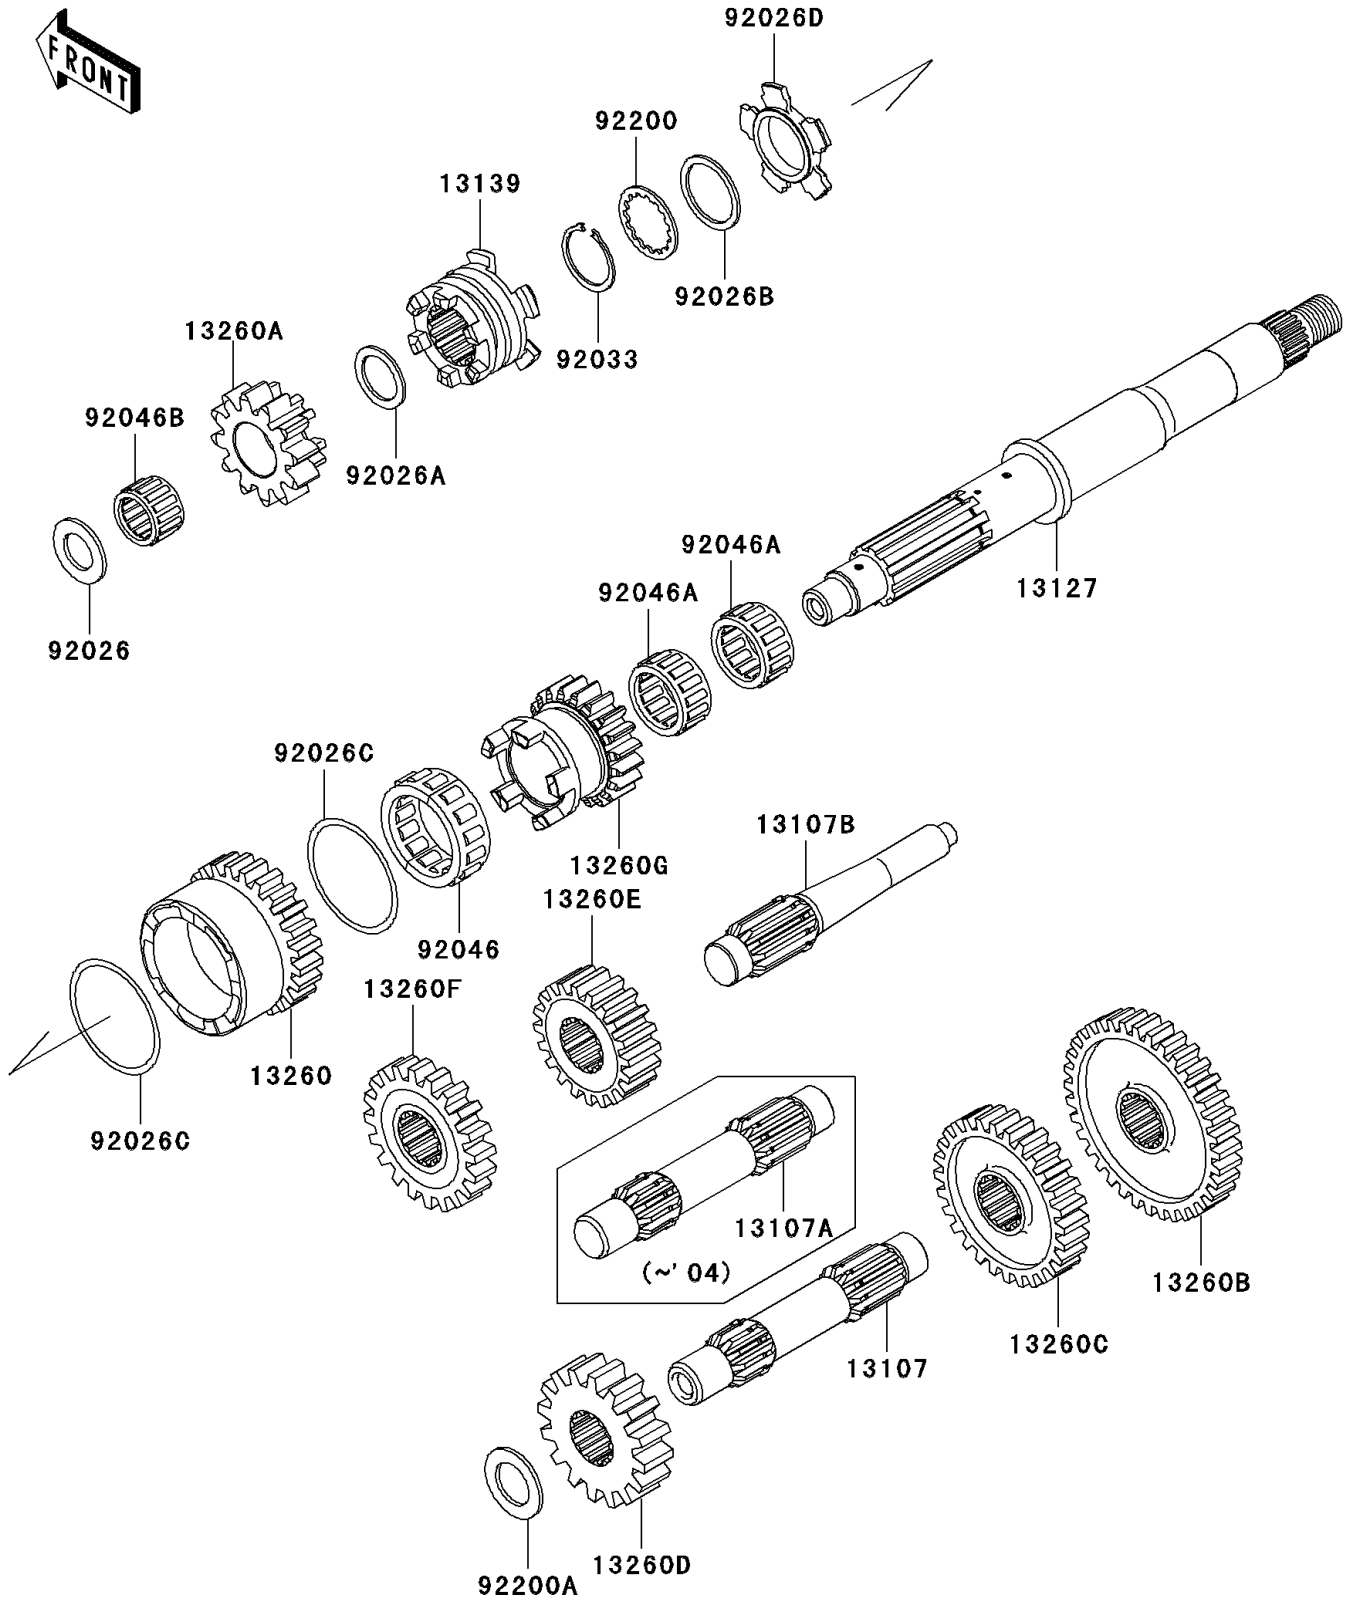

2004 Prairie 360 PARTS DIAGRAM

Transmission

E1361

2004 Prairie 360 PARTS LIST

Transmission

ITEM NAME	PART NUMBER	QUANTITY
SHAFT,COUNTER (Ref # 13107A)	13107-1436	1
SHAFT,REVERSE,IDLE (Ref # 13107B)	13107-1437	1
SHAFT-TRANSMISSION INPUT (Ref # 13127)	13127-1304	1
SHIFTER (Ref # 13139)	13139-1096	1
GEAR,INPUT HIGH,26T (Ref # 13260)	13260-1867	1
GEAR,INPUT REVERSE,12T (Ref # 13260A)	13260-1868	1
GEAR,DRIVEN LOW,36T (Ref # 13260B)	13260-1869	1
GEAR,DRIVEN HIGH,30T (Ref # 13260C)	13260-1870	1
GEAR,OUTPUT DRIVE,18T (Ref # 13260D)	13260-1871	1
GEAR,OUTPUT REVERSE,16T (Ref # 13260E)	13260-1872	1
GEAR,DRIVEN REVERSE,16T (Ref # 13260F)	13260-1873	1
GEAR,INPUT LOW,20T (Ref # 13260G)	13260-1935	1
SPACER,17.3X30X2.0 (Ref # 92026)	92026-1415	1
SPACER,21.2X29X1.6 (Ref # 92026A)	92026-1568	1
SPACER,28.2X34.5X1.6 (Ref # 92026B)	92026-1587	1
SPACER,48.2X54.3X1.0 (Ref # 92026C)	92026-1599	2
SPACER,HI&LOW (Ref # 92026D)	92026-1600	1
RING-SNAP,T=1.2 (Ref # 92033)	92033-1037	1
BEARING-NEEDLE,HIGH GEAR (Ref # 92046)	92046-1276	1
BEARING-NEEDLE,LOW GEAR (Ref # 92046A)	92046-1278	2
BEARING-NEEDLE,REVERSE GEAR (Ref # 92046B)	92046-1279	1
WASHER,T=1.5 (Ref # 92200)	92200-1240	1
WASHER,20.3X33X2.0 (Ref # 92200A)	92200-1351	1