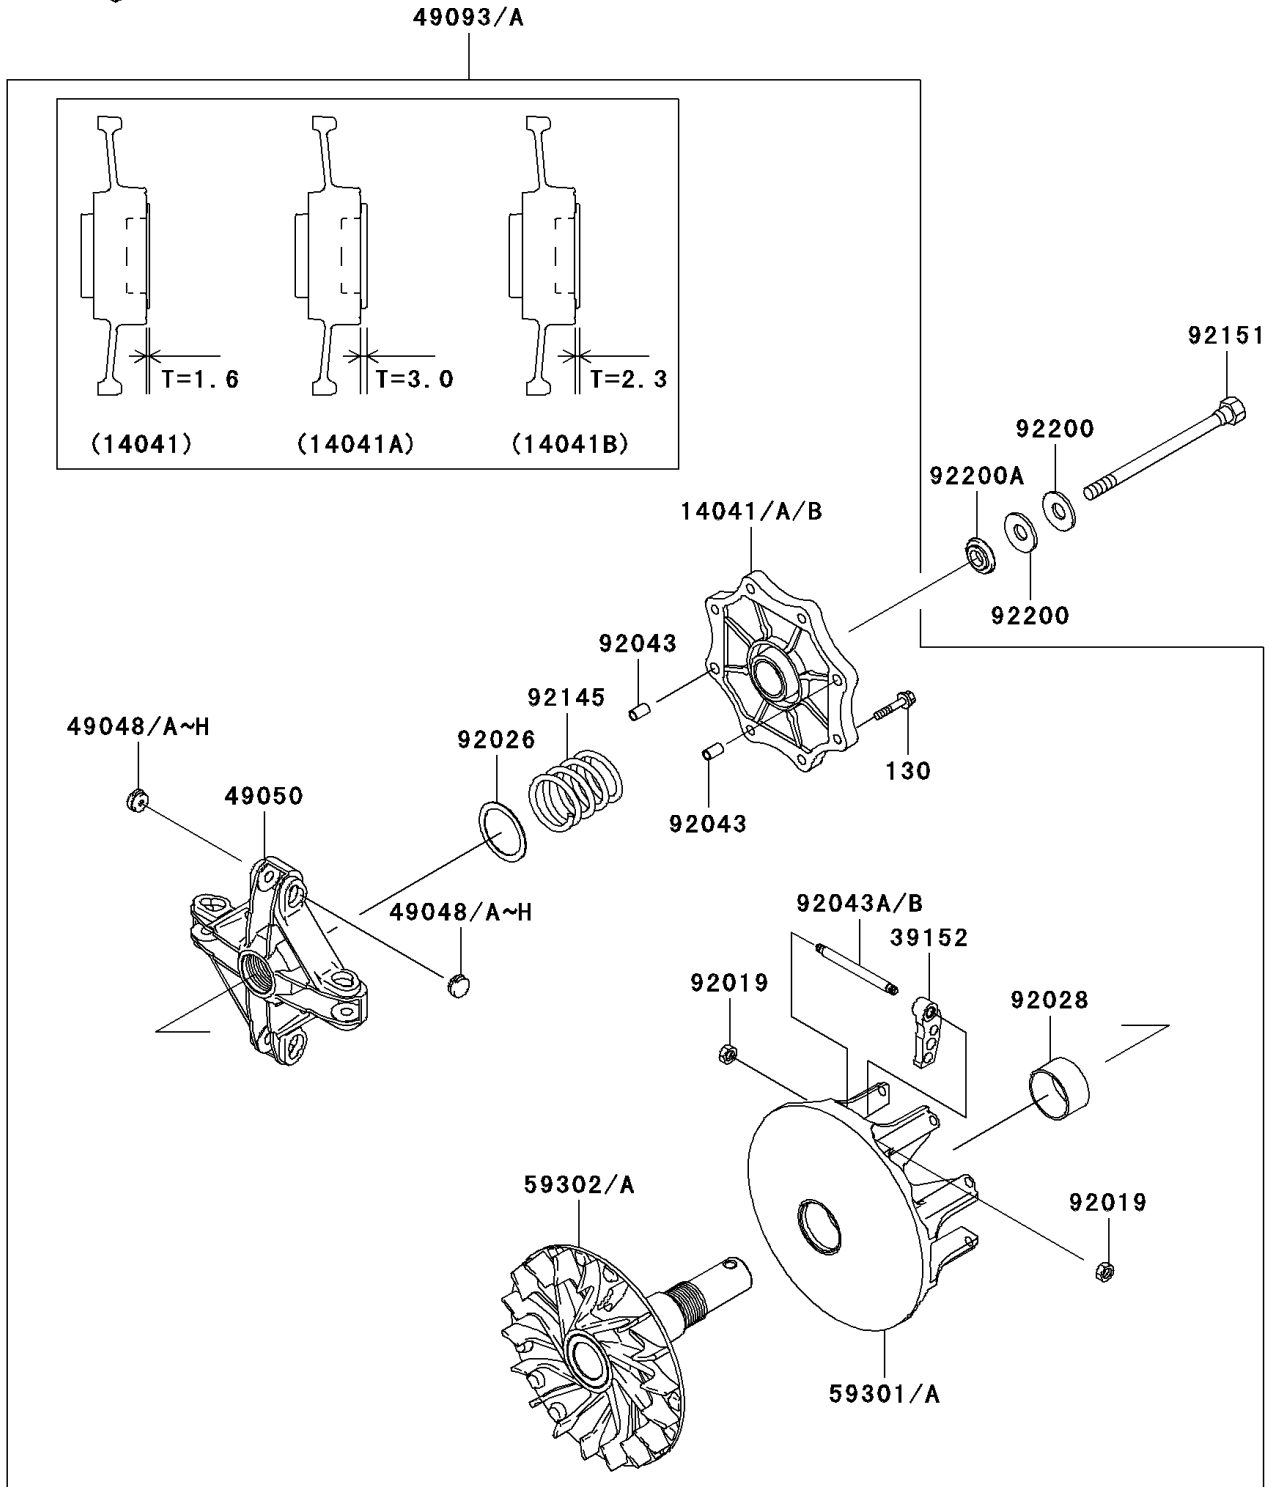

# 2003 Prairie 360 PARTS DIAGRAM

Drive Converter

E1391

## 2003 Prairie 360 PARTS LIST

### Drive Converter

ITEM NAME	PART NUMBER	QUANTITY
BOLT-FLANGED (Ref # 130)	130T0630	8
COVER-COMP,RED (Ref # 14041)	14041-1159	AR
COVER-COMP,BLUE (Ref # 14041A)	14041-1160	AR
COVER-COMP,STD (Ref # 14041B)	14041-1161	AR
WEIGHT-RAMP (Ref # 39152)	39152-1096	4
SHOE,T=7.2 (Ref # 49048)	49048-1087	AR
SHOE,T=7.3 (Ref # 49048A)	49048-1088	AR
SHOE,T=7.4 (Ref # 49048B)	49048-1089	AR
SHOE,T=7.5 (Ref # 49048C)	49048-1090	AR
SHOE,T=7.6 (Ref # 49048D)	49048-1091	AR
SHOE,T=7.7 (Ref # 49048E)	49048-1092	AR
SHOE,T=7.8 (Ref # 49048F)	49048-1093	AR
SHOE,T=7.9 (Ref # 49048G)	49048-1094	AR
SHOE,T=8.0 (Ref # 49048H)	49048-1095	AR
SPIDER (Ref # 49050)	49050-1081	1
CONVERTER-ASSY-DRIVE (Ref # 49093A)	49093-1075	1
SHEAVE-MOVABLE (Ref # 59301)	59301-1062	1
SHEAVE-COMP (Ref # 59302A)	59302-1106	1
NUT,LOCK,6MM (Ref # 92019)	92019-008	8
SPACER,39X49.5X1.0 (Ref # 92026)	92026-1603	1
BUSHING (Ref # 92028)	92028-1975	1
PIN,6.2X8X14 (Ref # 92043)	92043-1263	2
PIN (Ref # 92043A)	92043-1573	4
SPRING (Ref # 92145)	92145-1465	1
BOLT (Ref # 92151)	92151-1393	1
WASHER,SPRING (Ref # 92200)	92200-1504	2
WASHER (Ref # 92200A)	92200-1634	1