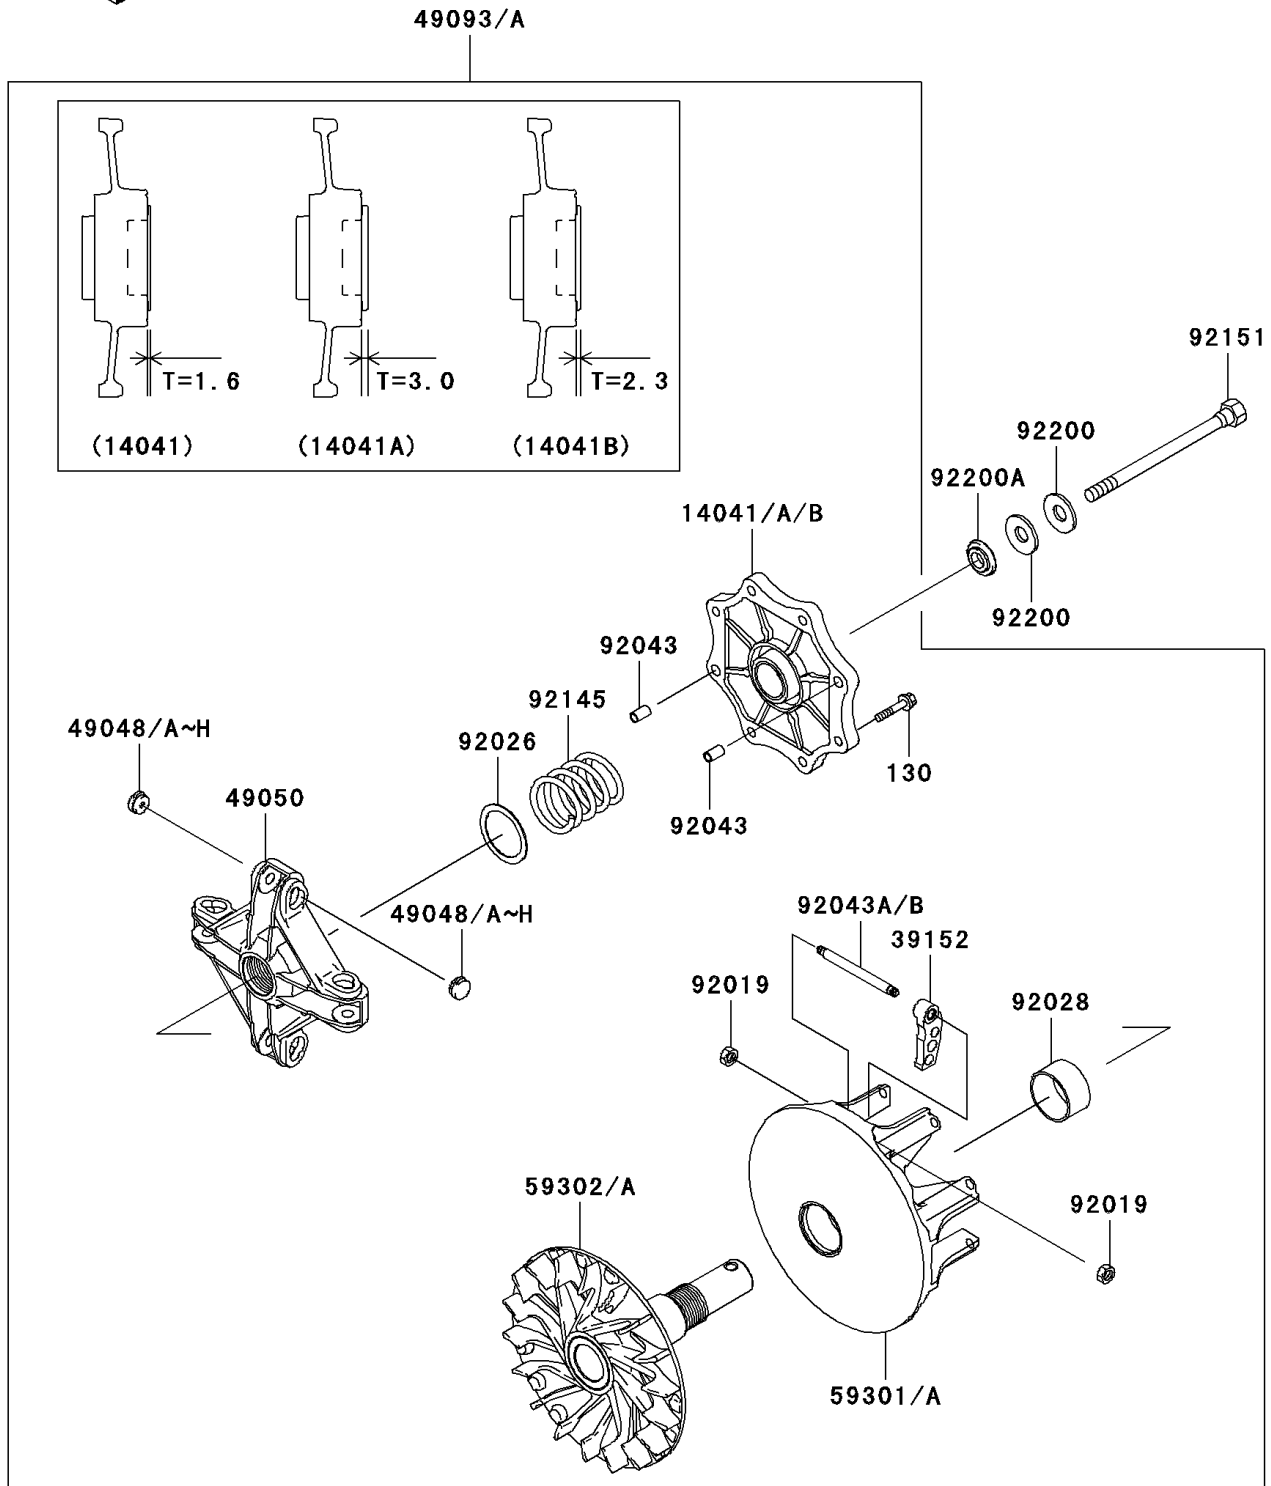

2004 Prairie 360 PARTS DIAGRAM

Drive Converter

E1391

2004 Prairie 360 PARTS LIST

Drive Converter

ITEM NAME	PART NUMBER	QUANTITY
BOLT-FLANGED (Ref # 130)	130T0630	8
COVER-COMP,RED (Ref # 14041)	14041-1159	AR
COVER-COMP,BLUE (Ref # 14041A)	14041-1160	AR
COVER-COMP,STD (Ref # 14041B)	14041-1161	AR
WEIGHT-RAMP (Ref # 39152)	39152-1096	4
SHOE,T=7.2 (Ref # 49048)	49048-1087	AR
SHOE,T=7.3 (Ref # 49048A)	49048-1088	AR
SHOE,T=7.4 (Ref # 49048B)	49048-1089	AR
SHOE,T=7.5 (Ref # 49048C)	49048-1090	AR
SHOE,T=7.6 (Ref # 49048D)	49048-1091	AR
SHOE,T=7.7 (Ref # 49048E)	49048-1092	AR
SHOE,T=7.8 (Ref # 49048F)	49048-1093	AR
SHOE,T=7.9 (Ref # 49048G)	49048-1094	AR
SHOE,T=8.0 (Ref # 49048H)	49048-1095	AR
SPIDER (Ref # 49050)	49050-1081	1
CONVERTER-ASSY-DRIVE (Ref # 49093A)	49093-1075	1
SHEAVE-MOVABLE (Ref # 59301A)	59301-1070	1
SHEAVE-COMP (Ref # 59302A)	59302-1106	1
NUT,LOCK,6MM (Ref # 92019)	92019-008	8
SPACER,39X49.5X1.0 (Ref # 92026)	92026-1603	1
BUSHING (Ref # 92028)	92028-1975	1
PIN,6.2X8X14 (Ref # 92043)	92043-1263	2
PIN (Ref # 92043B)	92043-1688	4
SPRING (Ref # 92145)	92145-1465	1
BOLT (Ref # 92151)	92151-1393	1
WASHER,SPRING (Ref # 92200)	92200-1504	2
WASHER (Ref # 92200A)	92200-1634	1