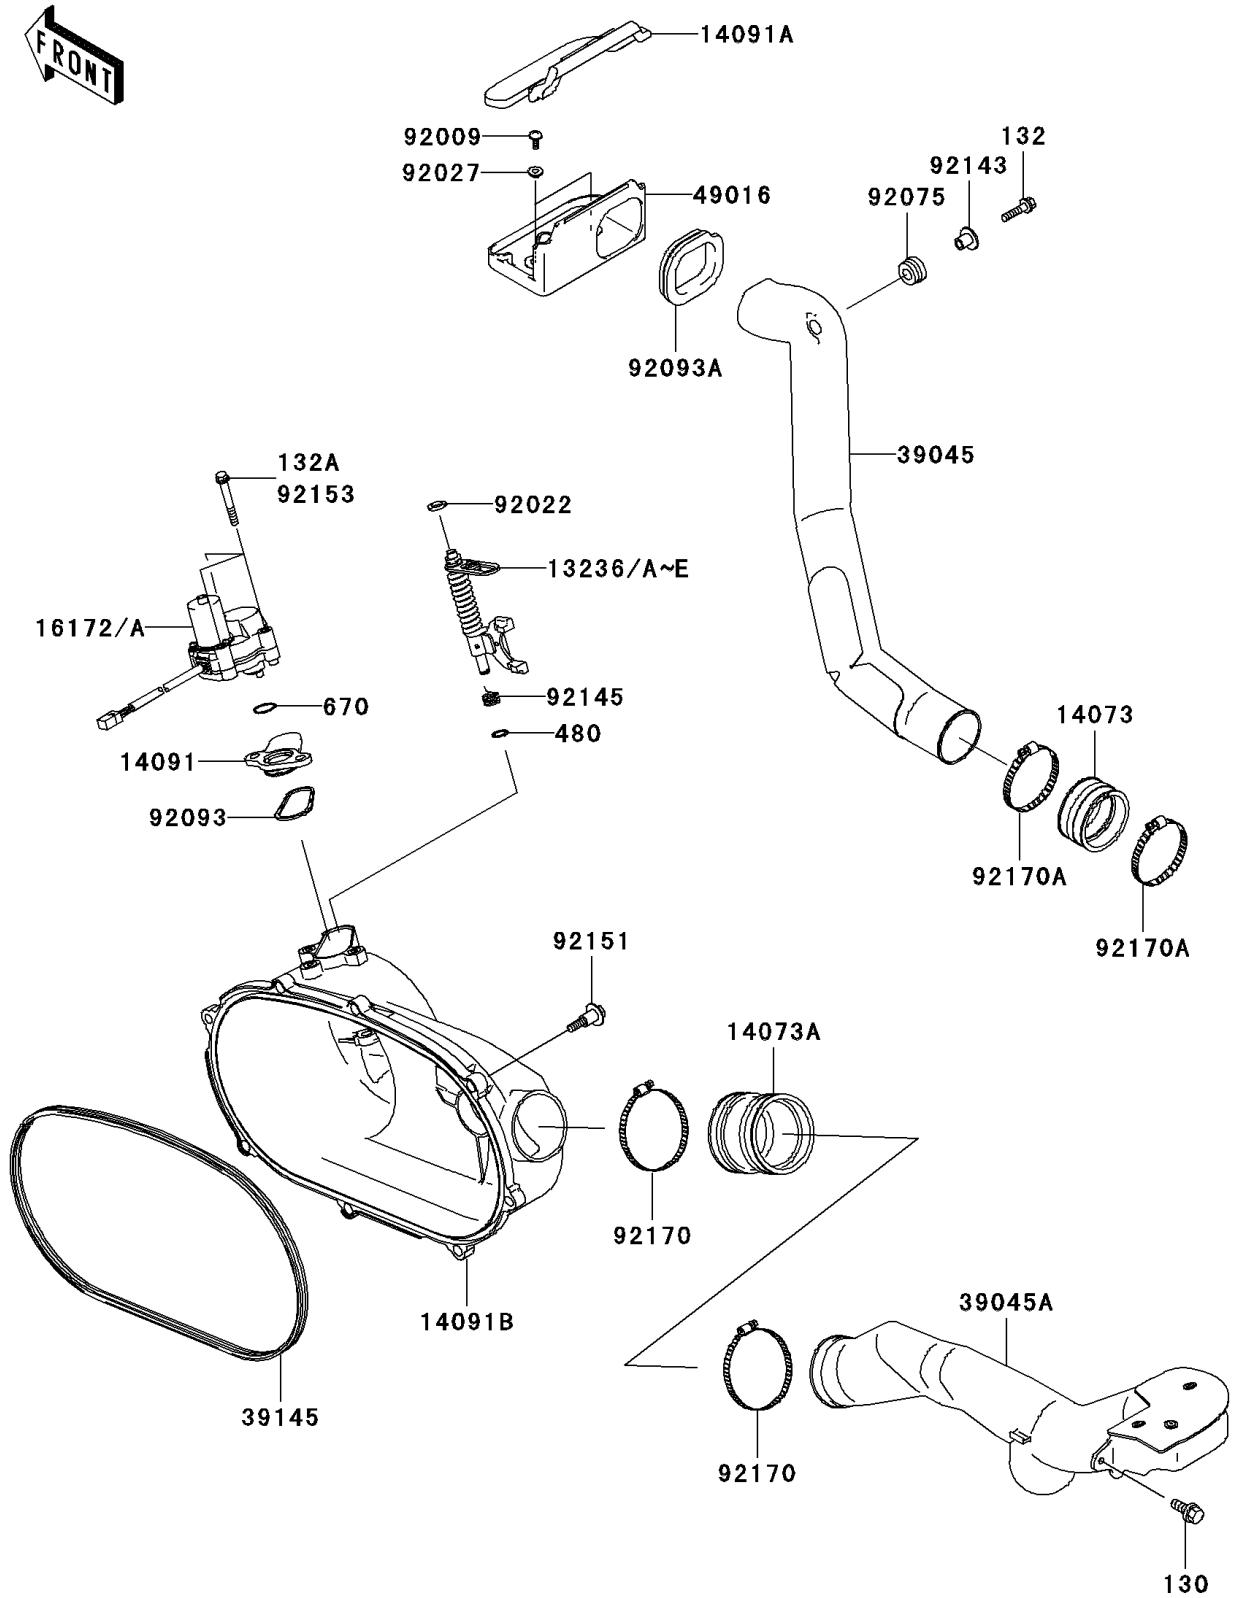

# 2004 Prairie 360 PARTS DIAGRAM

Converter Cover/Drive Belt

E1393

## 2004 Prairie 360 PARTS LIST

### Converter Cover/Drive Belt

ITEM NAME	PART NUMBER	QUANTITY
BOLT-FLANGED,6X14 (Ref # 130)	130G0614	1
BOLT-FLANGED-SMALL (Ref # 132)	132G0625	1
BOLT-FLANGED-SMALL (Ref # 132A)	132J0650	3
CIRCLIP-TYPE-C,10MM (Ref # 480)	480J1000	1
O RING (Ref # 670)	670D3022	1
LEVER-COMP,YELLOW (Ref # 13236C)	13236-1385	AR
LEVER-COMP,GREEN (Ref # 13236D)	13236-1386	AR
LEVER-COMP,PAINT LESS (Ref # 13236E)	13236-1387	1
DUCT,AIR FILTER JOINT (Ref # 14073)	14073-1775	1
DUCT,JOINT ENGINE COVER (Ref # 14073A)	14073-1805	1
COVER,ENGINE BRAKE (Ref # 14091)	14091-1421	1
COVER,MUDGUARD (Ref # 14091A)	14091-1500	1
COVER,CVT (Ref # 14091B)	14091-1510	1
ACTUATOR (Ref # 16172A)	16172-1063	1
DUCT-ASSY,SNORKEL,IN (Ref # 39045)	39045-1067	1
DUCT-ASSY,SNORKEL,EX (Ref # 39045A)	39045-1068	1
TRIM-SEAL (Ref # 39145)	39145-1135	1
COVER-SEAL,BELT CONVERTER (Ref # 49016)	49016-1218	1
SCREW,TAPPING,5X14 (Ref # 92009)	92009-1197	2
WASHER,10.2X16X1 (Ref # 92022)	92022-1829	1
COLLAR,L=4.6 (Ref # 92027)	92027-1168	2
DAMPER,RUBBER (Ref # 92075)	92075-1123	1
SEAL (Ref # 92093)	92093-1548	1
SEAL,COVER MUDGUARD (Ref # 92093A)	92093-1572	1
COLLAR (Ref # 92143)	92143-1353	1
SPRING (Ref # 92145)	92145-1567	1
BOLT (Ref # 92151)	92151-1686	8
CLAMP (Ref # 92170)	92170-1763	2
CLAMP (Ref # 92170A)	92170-1764	2