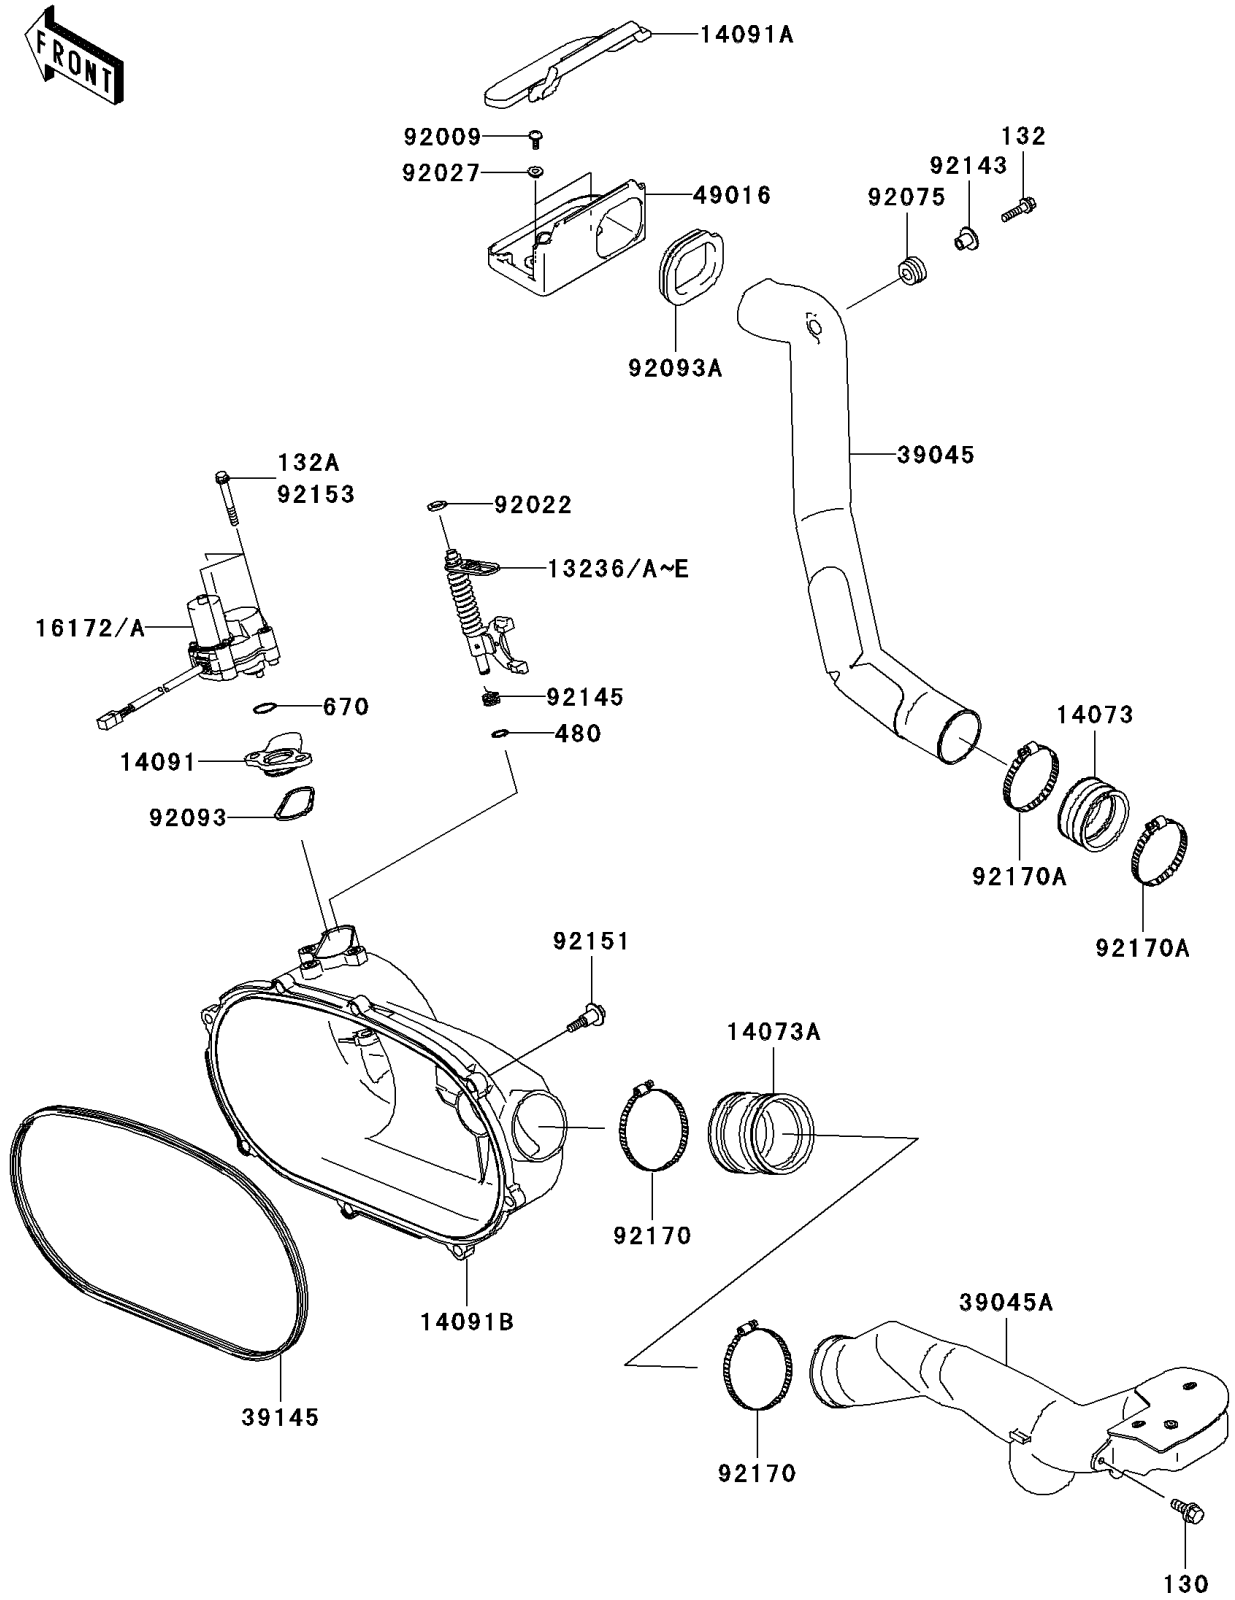

2004 Prairie 360 PARTS DIAGRAM

Converter Cover/Drive Belt

E1393

2004 Prairie 360 PARTS LIST

Converter Cover/Drive Belt

ITEM NAME	PART NUMBER	QUANTITY
BOLT-FLANGED,6X14 (Ref # 130)	130G0614	1
BOLT-FLANGED-SMALL (Ref # 132)	132G0625	1
BOLT-FLANGED-SMALL (Ref # 132A)	132J0650	3
CIRCLIP-TYPE-C,10MM (Ref # 480)	480J1000	1
O RING (Ref # 670)	670D3022	1
LEVER-COMP,YELLOW (Ref # 13236C)	13236-1385	AR
LEVER-COMP,GREEN (Ref # 13236D)	13236-1386	AR
LEVER-COMP,PAINT LESS (Ref # 13236E)	13236-1387	1
DUCT,AIR FILTER JOINT (Ref # 14073)	14073-1775	1
DUCT,JOINT ENGINE COVER (Ref # 14073A)	14073-1805	1
COVER,ENGINE BRAKE (Ref # 14091)	14091-1421	1
COVER,MUDGUARD (Ref # 14091A)	14091-1500	1
COVER,CVT (Ref # 14091B)	14091-1510	1
ACTUATOR (Ref # 16172A)	16172-1063	1
DUCT-ASSY,SNORKEL,IN (Ref # 39045)	39045-1067	1
DUCT-ASSY,SNORKEL,EX (Ref # 39045A)	39045-1068	1
TRIM-SEAL (Ref # 39145)	39145-1135	1
COVER-SEAL,BELT CONVERTER (Ref # 49016)	49016-1218	1
SCREW,TAPPING,5X14 (Ref # 92009)	92009-1197	2
WASHER,10.2X16X1 (Ref # 92022)	92022-1829	1
COLLAR,L=4.6 (Ref # 92027)	92027-1168	2
DAMPER,RUBBER (Ref # 92075)	92075-1123	1
SEAL (Ref # 92093)	92093-1548	1
SEAL,COVER MUDGUARD (Ref # 92093A)	92093-1572	1
COLLAR (Ref # 92143)	92143-1353	1
SPRING (Ref # 92145)	92145-1567	1
BOLT (Ref # 92151)	92151-1686	8
CLAMP (Ref # 92170)	92170-1763	2
CLAMP (Ref # 92170A)	92170-1764	2