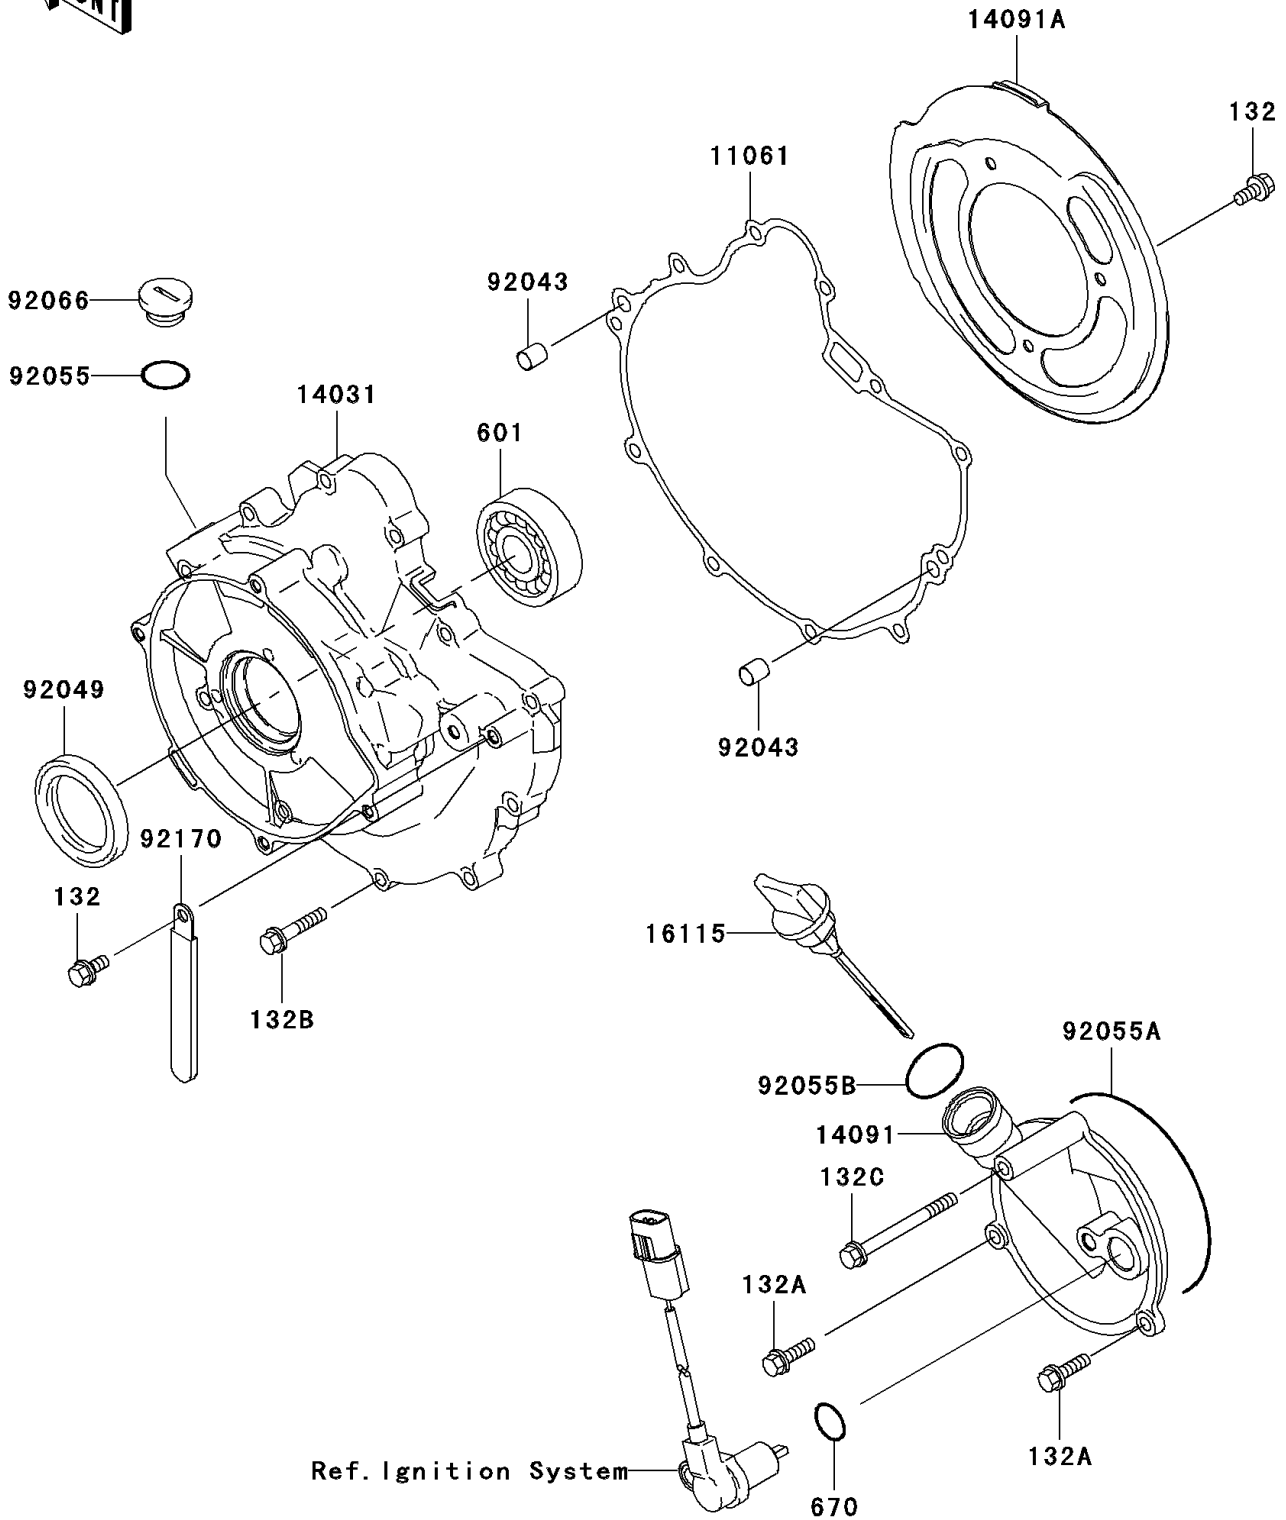

2005 Prairie 360 PARTS DIAGRAM

Engine Cover(s)

E1431

2005 Prairie 360 PARTS LIST

Engine Cover(s)

ITEM NAME	PART NUMBER	QUANTITY
BOLT-FLANGED-SMALL,6X12 (Ref # 132)	132Y0612	4
BOLT-FLANGED-SMALL,6X20 (Ref # 132A)	132Y0620	2
BOLT-FLANGED-SMALL,6X30 (Ref # 132B)	132Y0630	11
BOLT-FLANGED-SMALL,6X65 (Ref # 132C)	132Y0665	1
BEARING-BALL,#6004 (Ref # 601)	601A6004	1
O RING (Ref # 670)	670D2018	1
GASKET,GENERATOR COVER (Ref # 11061)	11061-1086	1
COVER-GENERATOR (Ref # 14031)	14031-1389	1
COVER (Ref # 14091)	14091-1365	1
COVER,BELT CONVERTER (Ref # 14091A)	14091-1571	1
CAP-OIL FILLER (Ref # 16115)	16115-1072	1
PIN,6.2X8X14 (Ref # 92043)	92043-1263	2
SEAL-OIL,HTC 28X45X7 (Ref # 92049)	92049-1576	1
RING-O,20X2 (Ref # 92055)	92055-1146	1
RING-O,99.5X2.0 (Ref # 92055A)	92055-1632	1
RING-O,20X3 (Ref # 92055B)	92055-2185	1
PLUG,COVER (Ref # 92066)	92066-1163	1
CLAMP (Ref # 92170)	92170-1925	1