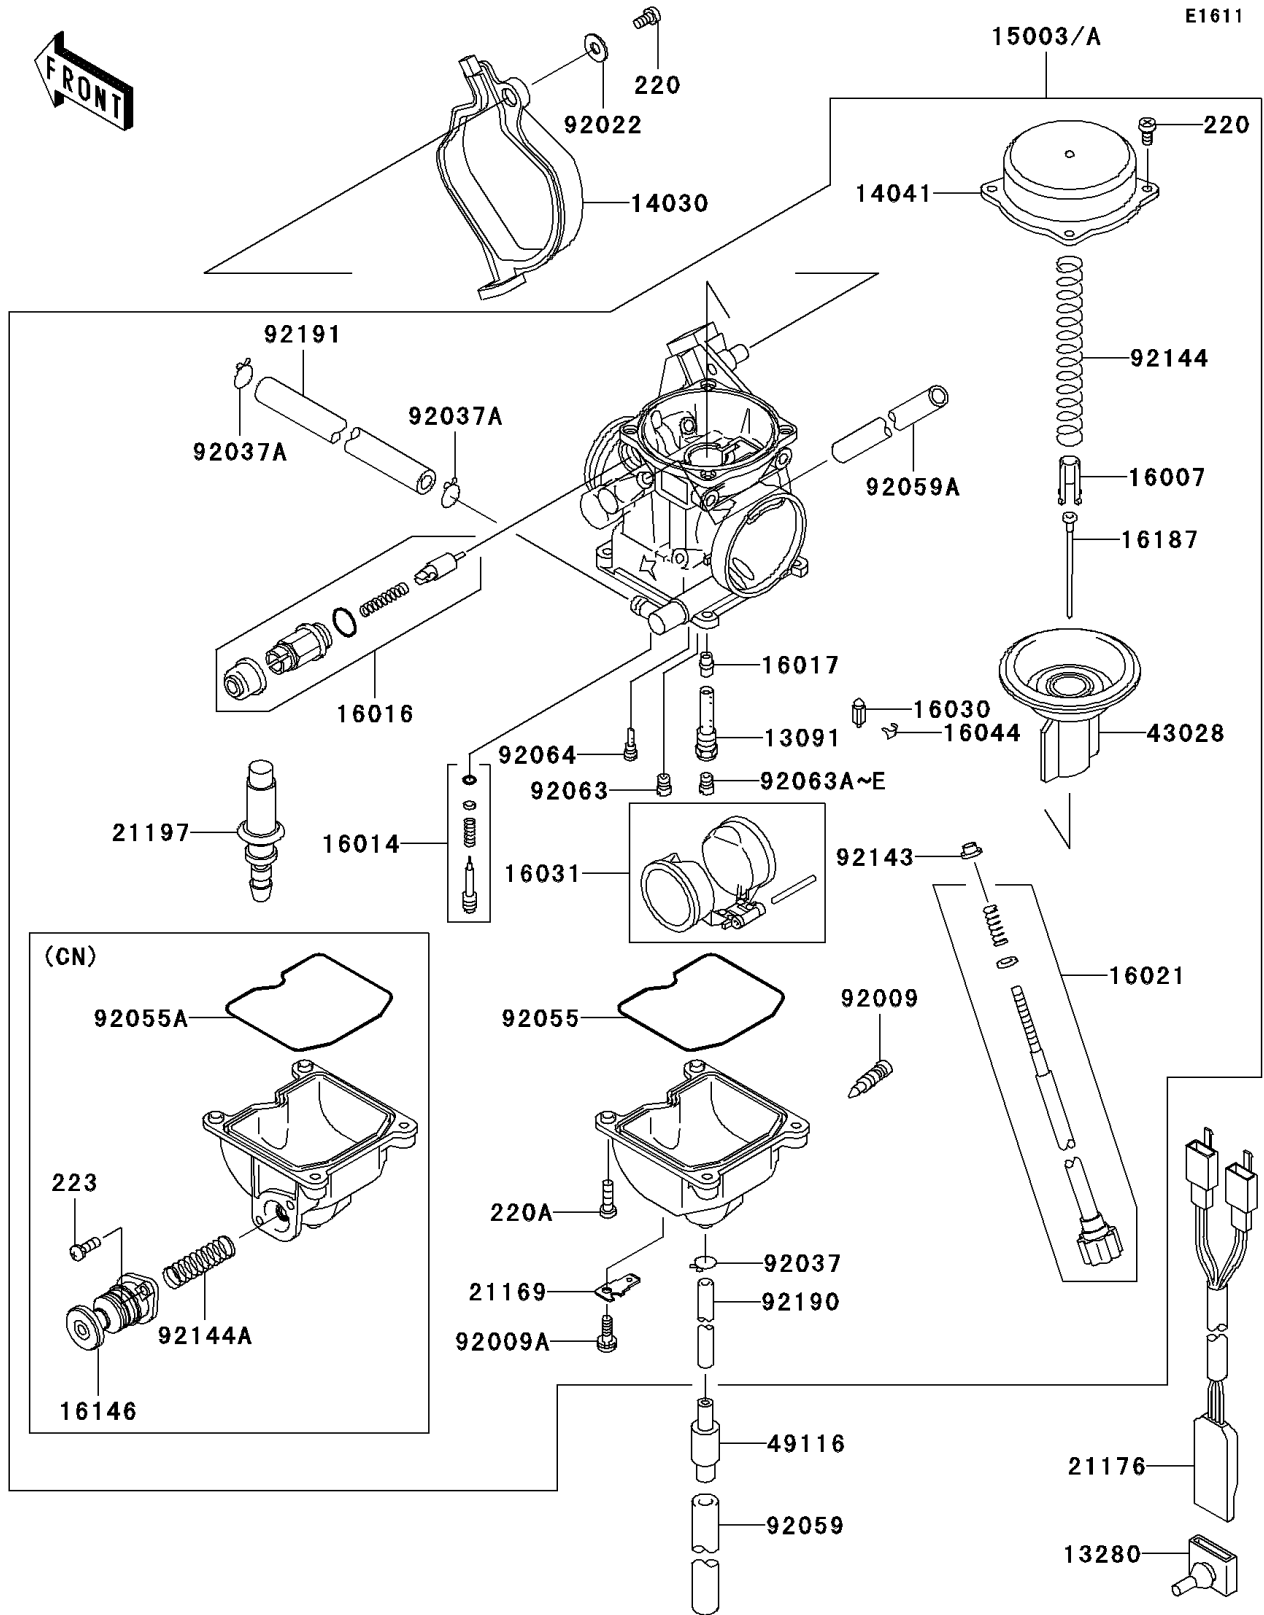

2003 Prairie 360 PARTS DIAGRAM

Carburetor

2003 Prairie 360 PARTS LIST

Carburetor

ITEM NAME	PART NUMBER	QUANTITY
HOLDER,NEEDLE JET (Ref # 13091)	13091-1914	1
HOLDER,CARBURETOR (Ref # 13280)	13280-1253	1
COVER-CARBURETOR (Ref # 14030)	14030-1054	1
COVER-COMP,MIXING,INSIDE (Ref # 14041)	14041-1061	1
SEAT-SPRING,VALVE (Ref # 16007)	16007-1134	1
SCREW-PILOT AIR (Ref # 16014)	16014-1081	1
PLUNGER,STARTER (Ref # 16016)	16016-1101	1
JET-NEEDLE,#6 (Ref # 16017)	16017-1254	1
SCREW-THROTTLE STOP (Ref # 16021)	16021-1242	1
VALVE-FLOAT (Ref # 16030)	16030-1007	1
FLOAT (Ref # 16031)	16031-1077	1
CLAMP,FLOAT VALVE (Ref # 16044)	16044-007	1
NEEDLE-JET,N2LQ (Ref # 16187)	16187-1236	1
TERMINAL (Ref # 21169)	21169-1072	1
SENSOR,CARBURETOR (Ref # 21176)	21176-1111	1
HEATER (Ref # 21197)	21197-1006	1
DIAPHRAGM,VALVE (Ref # 43028)	43028-1081	1
VALVE-ASSY (Ref # 49116)	49116-1126	1
SCREW,DRAIN,6X0.75 (Ref # 92009)	92009-1551	1
SCREW (Ref # 92009A)	92009-1713	1
WASHER,5.2X13X1 (Ref # 92022)	92022-1380	1
CLAMP,TUBE (Ref # 92037)	92037-1201	1
CLAMP,TUBE (Ref # 92037A)	92037-1531	2
TUBE,7X10X100 (Ref # 92059)	92059-1736	1
TUBE,6.5X9.5X320 (Ref # 92059A)	92059-1861	1
JET-MAIN,#90 (Ref # 92063)	92063-1003	1
JET-MAIN,#152 (Ref # 92063B)	92063-1331	1
SCREW-PAN-CROS,4X8 (Ref # 220)	220B0408	5
SCREW-PAN-CROS,4X14 (Ref # 220A)	220D0414	4