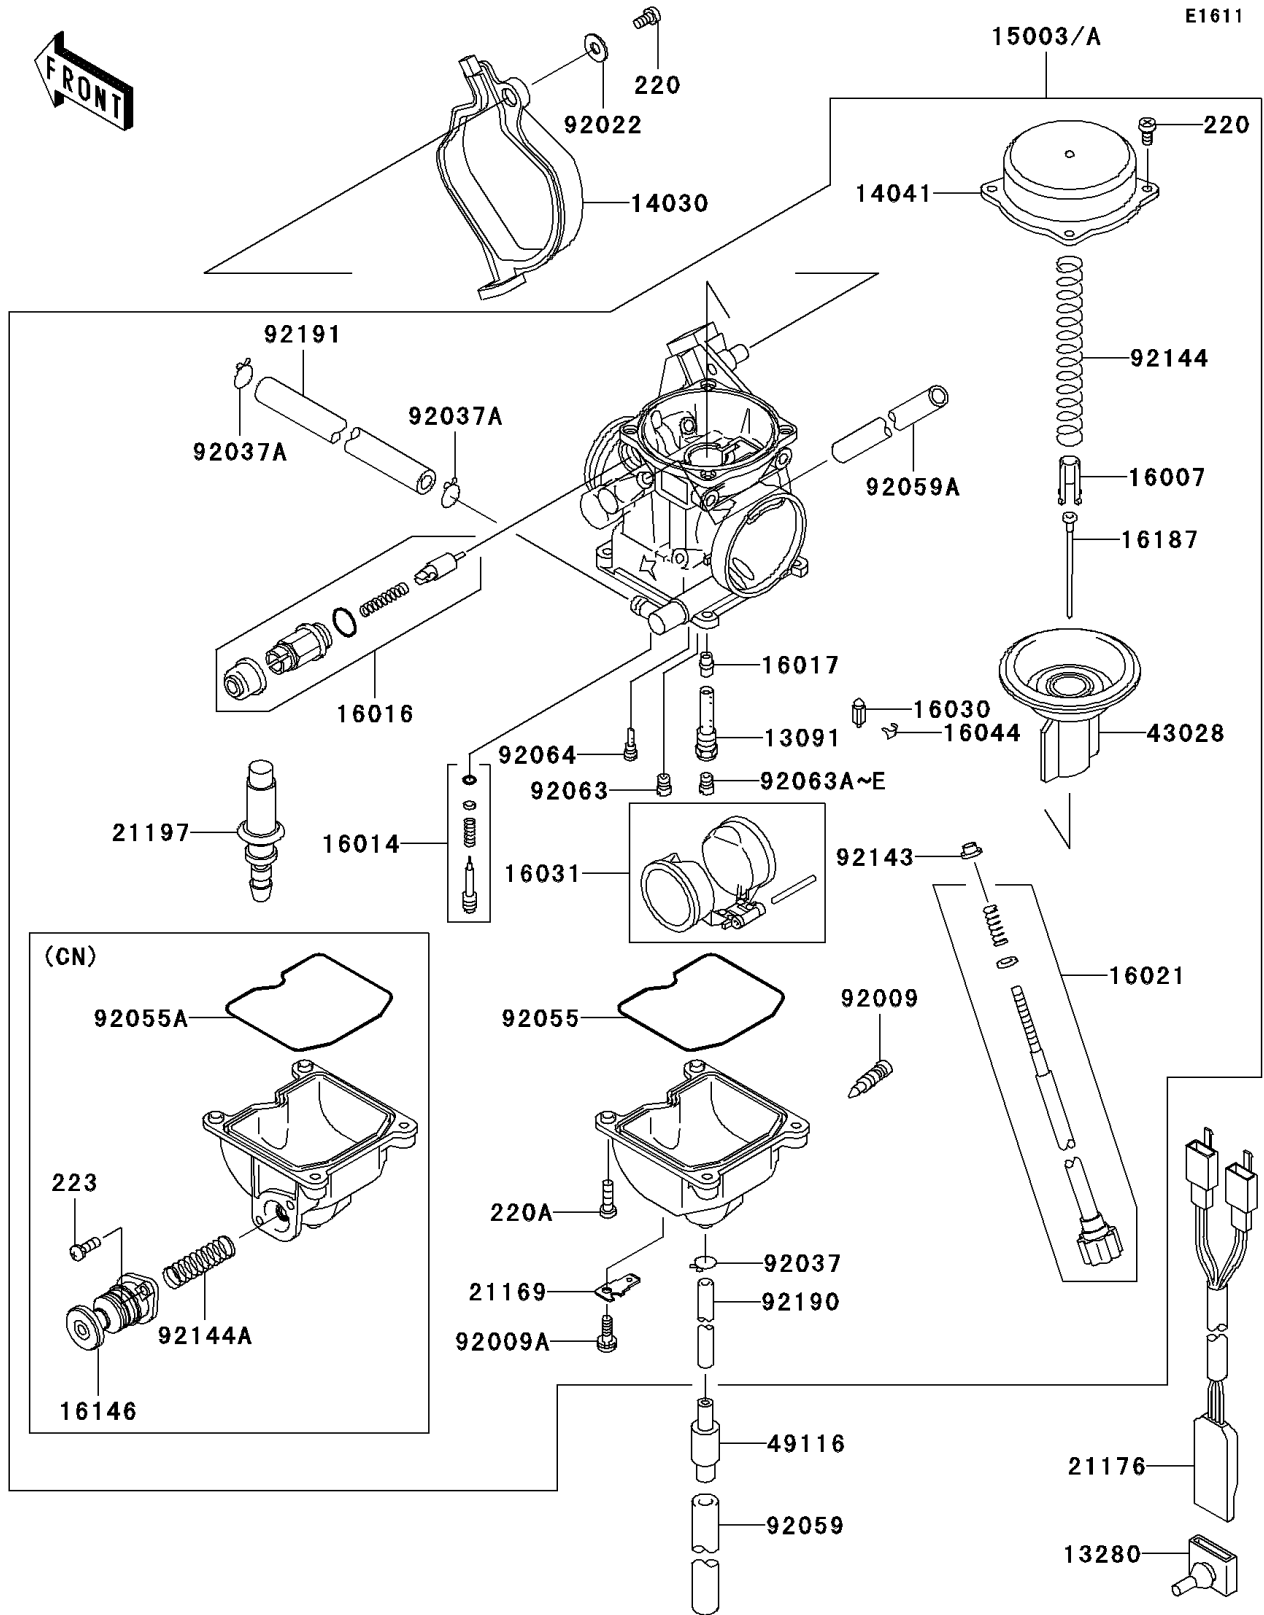

2004 Prairie 360 PARTS DIAGRAM

Carburetor

2004 Prairie 360 PARTS LIST

Carburetor

ITEM NAME	PART NUMBER	QUANTITY
HOLDER,NEEDLE JET (Ref # 13091)	13091-1914	1
HOLDER,CARBURETOR (Ref # 13280)	13280-1253	1
COVER-CARBURETOR (Ref # 14030)	14030-1054	1
COVER-COMP,MIXING,INSIDE (Ref # 14041)	14041-1061	1
SEAT-SPRING,VALVE (Ref # 16007)	16007-1134	1
SCREW-PILOT AIR (Ref # 16014)	16014-1081	1
PLUNGER,STARTER (Ref # 16016)	16016-1101	1
JET-NEEDLE,#6 (Ref # 16017)	16017-1254	1
SCREW-THROTTLE STOP (Ref # 16021)	16021-1242	1
VALVE-FLOAT (Ref # 16030)	16030-1007	1
FLOAT (Ref # 16031)	16031-1077	1
CLAMP,FLOAT VALVE (Ref # 16044)	16044-007	1
NEEDLE-JET,N2LQ (Ref # 16187)	16187-1236	1
TERMINAL (Ref # 21169)	21169-1072	1
SENSOR,CARBURETOR (Ref # 21176)	21176-1111	1
HEATER (Ref # 21197)	21197-1006	1
DIAPHRAGM,VALVE (Ref # 43028)	43028-1081	1
VALVE-ASSY (Ref # 49116)	49116-1126	1
SCREW,DRAIN,6X0.75 (Ref # 92009)	92009-1551	1
SCREW (Ref # 92009A)	92009-1713	1
WASHER,5.2X13X1 (Ref # 92022)	92022-1380	1
CLAMP,TUBE (Ref # 92037)	92037-1201	1
CLAMP,TUBE (Ref # 92037A)	92037-1531	2
TUBE,7X10X100 (Ref # 92059)	92059-1736	1
TUBE,6.5X9.5X320 (Ref # 92059A)	92059-1861	1
JET-MAIN,#90 (Ref # 92063)	92063-1003	1
JET-MAIN,#152 (Ref # 92063B)	92063-1331	1
SCREW-PAN-CROS,4X8 (Ref # 220)	220B0408	5
SCREW-PAN-CROS,4X14 (Ref # 220A)	220D0414	4