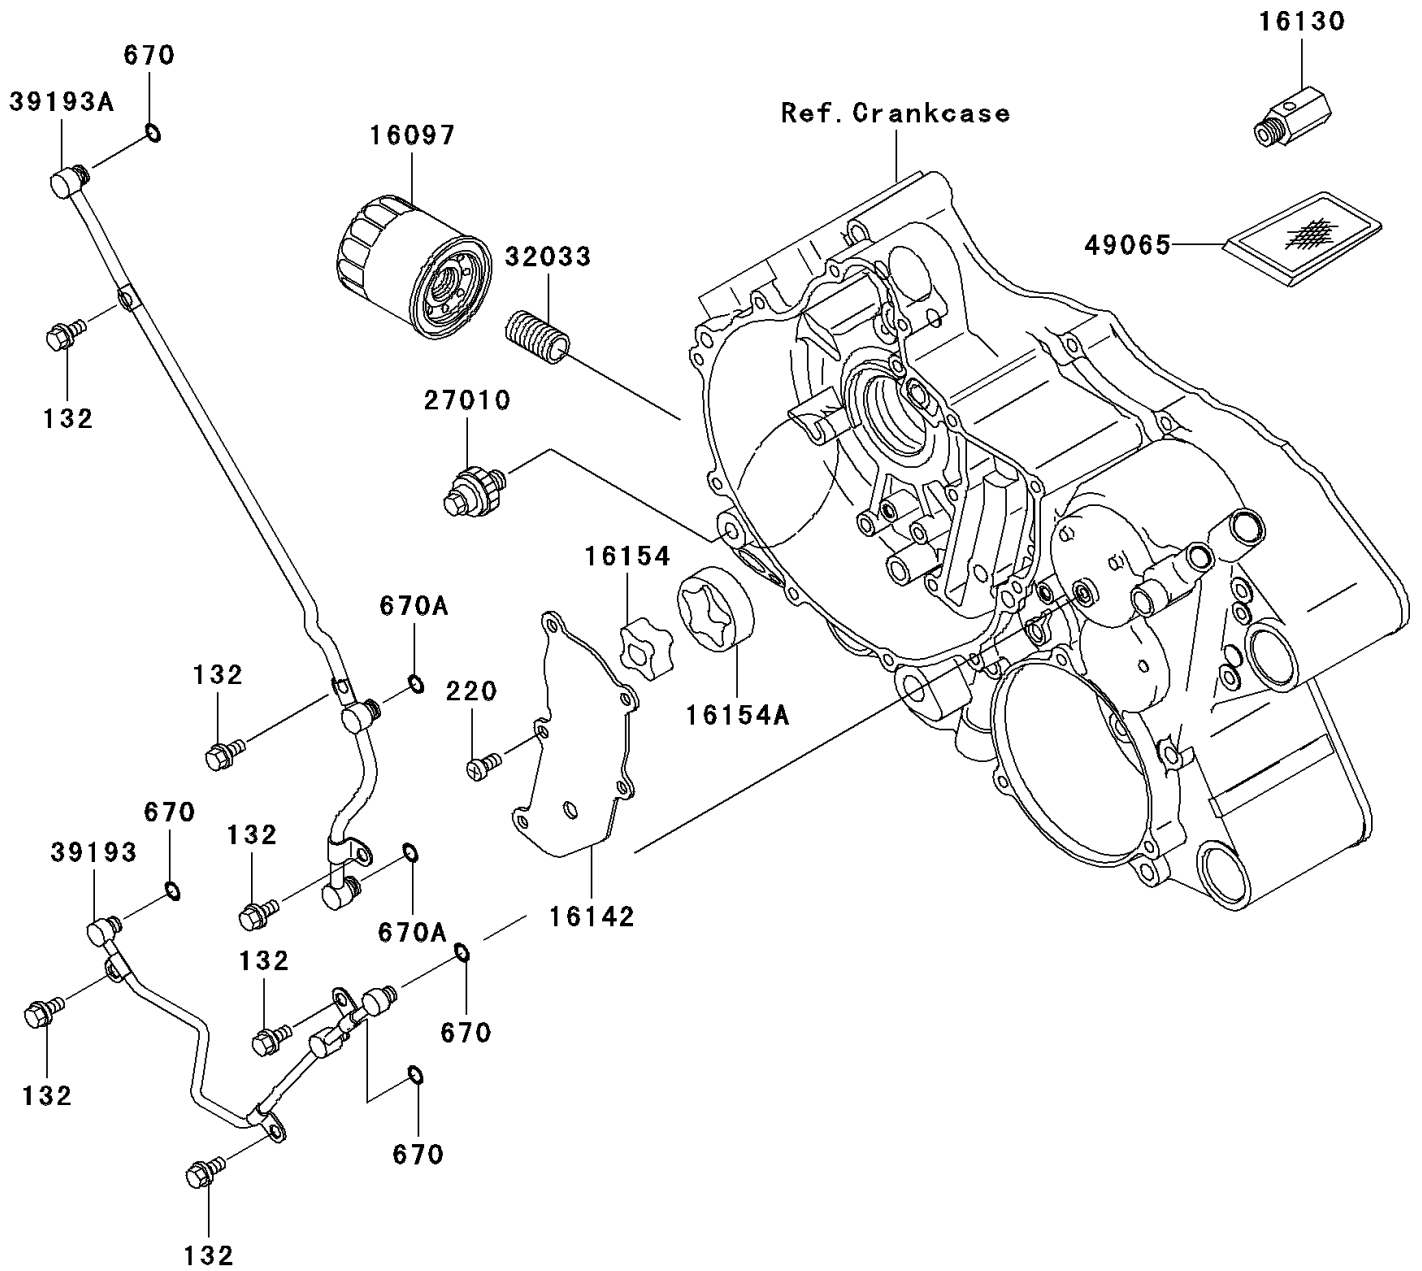

2003 Prairie 360 PARTS DIAGRAM

Oil Pump/Oil Filter

E1710

2003 Prairie 360 PARTS LIST

Oil Pump/Oil Filter

ITEM NAME	PART NUMBER	QUANTITY
BOLT-FLANGED-SMALL (Ref # 132)	132Y0612	6
SCREW-PAN-CROS,6X12 (Ref # 220)	220B0612	5
O RING (Ref # 670)	670D1505	4
O RING,7MM (Ref # 670A)	670D1507	2
FILTER-ASSY-OIL (Ref # 16097)	16097-1072	1
VALVE-ASSY-RELIEF (Ref # 16130)	16130-1058	1
COVER-PUMP,OIL (Ref # 16142)	16142-1170	1
ROTOR-PUMP,INNER (Ref # 16154)	16154-1128	1
ROTOR-PUMP,OUTER (Ref # 16154A)	16154-1129	1
SWITCH,OIL PRESSURE (Ref # 27010)	27010-1313	1
PIPE,OIL FILTER (Ref # 32033)	32033-1535	1
PIPE-OIL,CRANKCASE (Ref # 39193)	39193-1060	1
PIPE-OIL,CRANKSHAFT (Ref # 39193A)	39193-1068	1
FILTER-OIL (Ref # 49065)	49065-1086	1