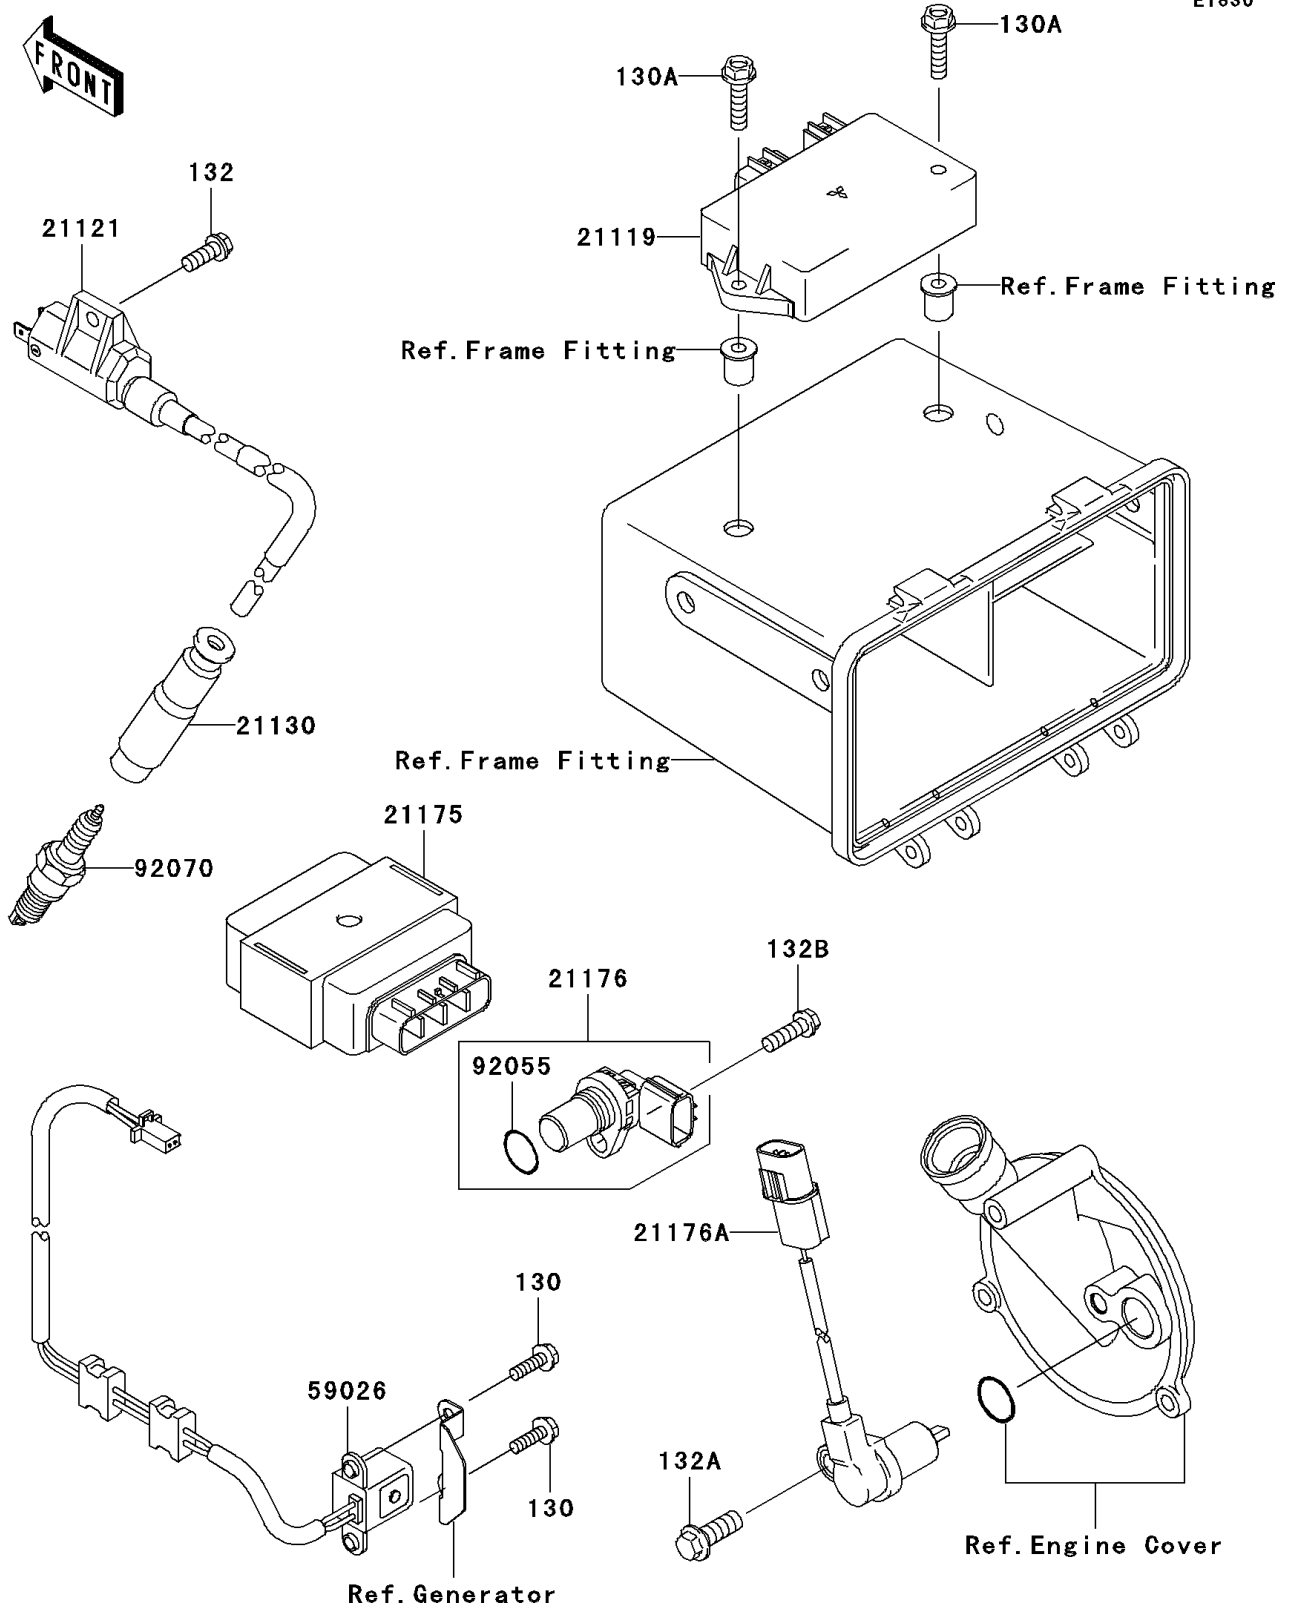

2004 Prairie 360 PARTS DIAGRAM

Ignition System

E1830

2004 Prairie 360 PARTS LIST

Ignition System

ITEM NAME	PART NUMBER	QUANTITY
BOLT-FLANGED,5X16 (Ref # 130)	130G0516	2
BOLT-FLANGED,6X25 (Ref # 130A)	130J0625	2
BOLT-FLANGED-SMALL,6X16 (Ref # 132)	132H0616	1
BOLT-FLANGED-SMALL,8X22 (Ref # 132A)	132H0822	1
BOLT-FLANGED-SMALL,6X20 (Ref # 132B)	132Y0620	1
IGNITER (Ref # 21119)	21119-1627	1
COIL-IGNITION (Ref # 21121)	21121-1160	1
CAP-SPARK PLUG (Ref # 21130)	21130-1071	1
CONTROL UNIT-ELECTRONIC (Ref # 21175)	21175-0086	1
SENSOR,SPEED (Ref # 21176)	21176-1104	1
SENSOR,REVERSE (Ref # 21176A)	21176-1109	1
COIL-PULSING (Ref # 59026)	59026-1110	1
RING-O (Ref # 92055)	92055-1718	1
PLUG-SPARK,DPR8EA-9(NGK) (Ref # 92070)	92070-1065	1