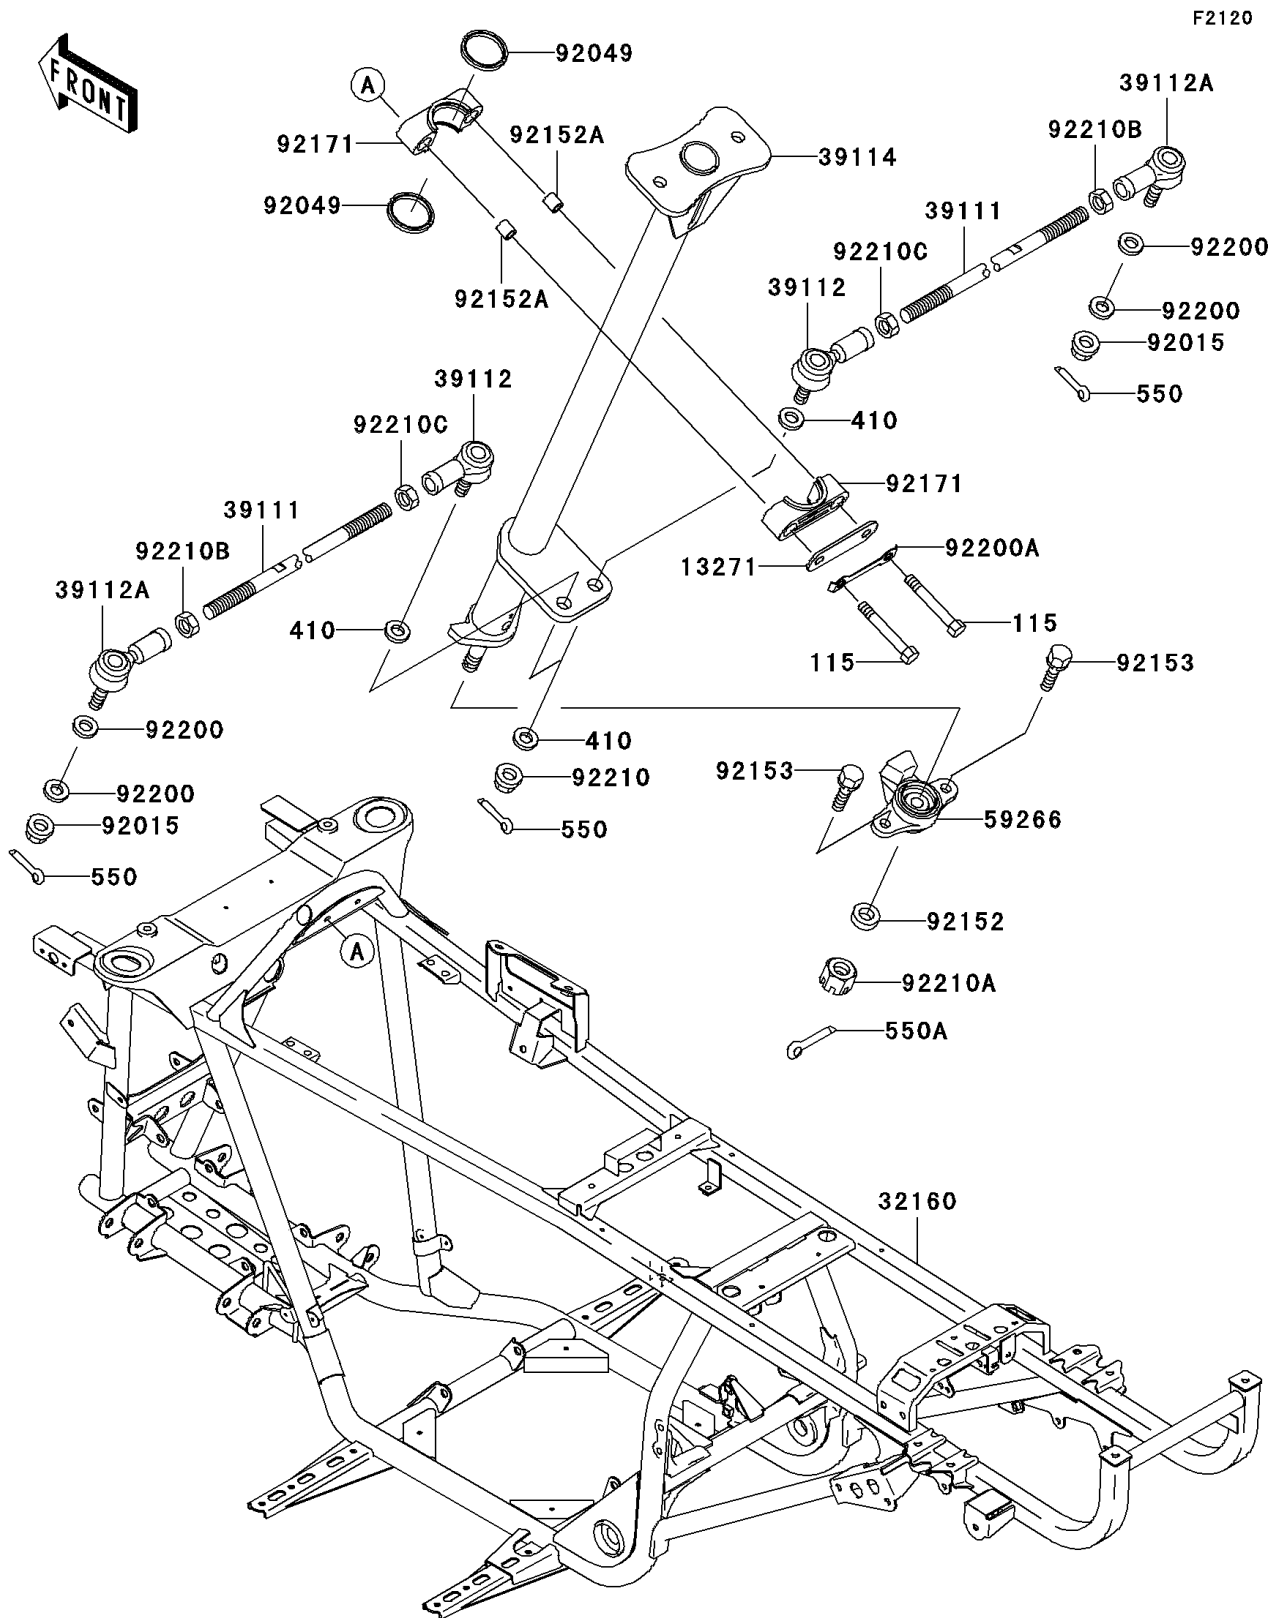

# 2003 Prairie 360 PARTS DIAGRAM

Frame

F2120

## 2003 Prairie 360 PARTS LIST

### Frame

ITEM NAME	PART NUMBER	QUANTITY
BOLT-SMALL-UPSET,8X55 (Ref # 115)	115S0855	2
WASHER-PLAIN-SMALL,12MM (Ref # 410)	410B1200	4
PIN-COTTER,2.0X15 (Ref # 550)	550D2015	4
PIN-COTTER,3.0X25 (Ref # 550A)	550D3025	1
PLATE,STEERING,CLAMP (Ref # 13271)	13271-7506	1
FRAME-COMP (Ref # 32160)	32160-7501	1
ROD-TIE (Ref # 39111)	39111-7501	2
RODEND-TIE (Ref # 39112)	39112-7501	2
RODEND-TIE (Ref # 39112A)	39112-7504	2
SHAFT-COMP-STRG (Ref # 39114)	39114-7503	1
JOINT-BALL (Ref # 59266)	59266-1125	1
NUT,LOCK,12MM,BLACK (Ref # 92015)	92015-1190	2
SEAL-OIL,SR31.8X37.5X3.8LR (Ref # 92049)	92049-7501	2
COLLAR,12X21.3X7 (Ref # 92152)	92152-1351	1
COLLAR,9.1X13.95X42 (Ref # 92152A)	92152-7501	2
BOLT,8X30 (Ref # 92153)	92153-1065	2
CLAMP,STEERING (Ref # 92171)	92171-7501	2
WASHER,12.2X22X1.5 (Ref # 92200)	92200-7502	4
WASHER,STEERING CLAMP (Ref # 92200A)	92200-7503	1
NUT,LOCK,12MM (Ref # 92210)	92210-1249	2
NUT,12MM (Ref # 92210A)	92210-7501	1
NUT,LH THREAD (Ref # 92210B)	92210-7502	2
NUT,RH THREAD (Ref # 92210C)	92210-7503	2