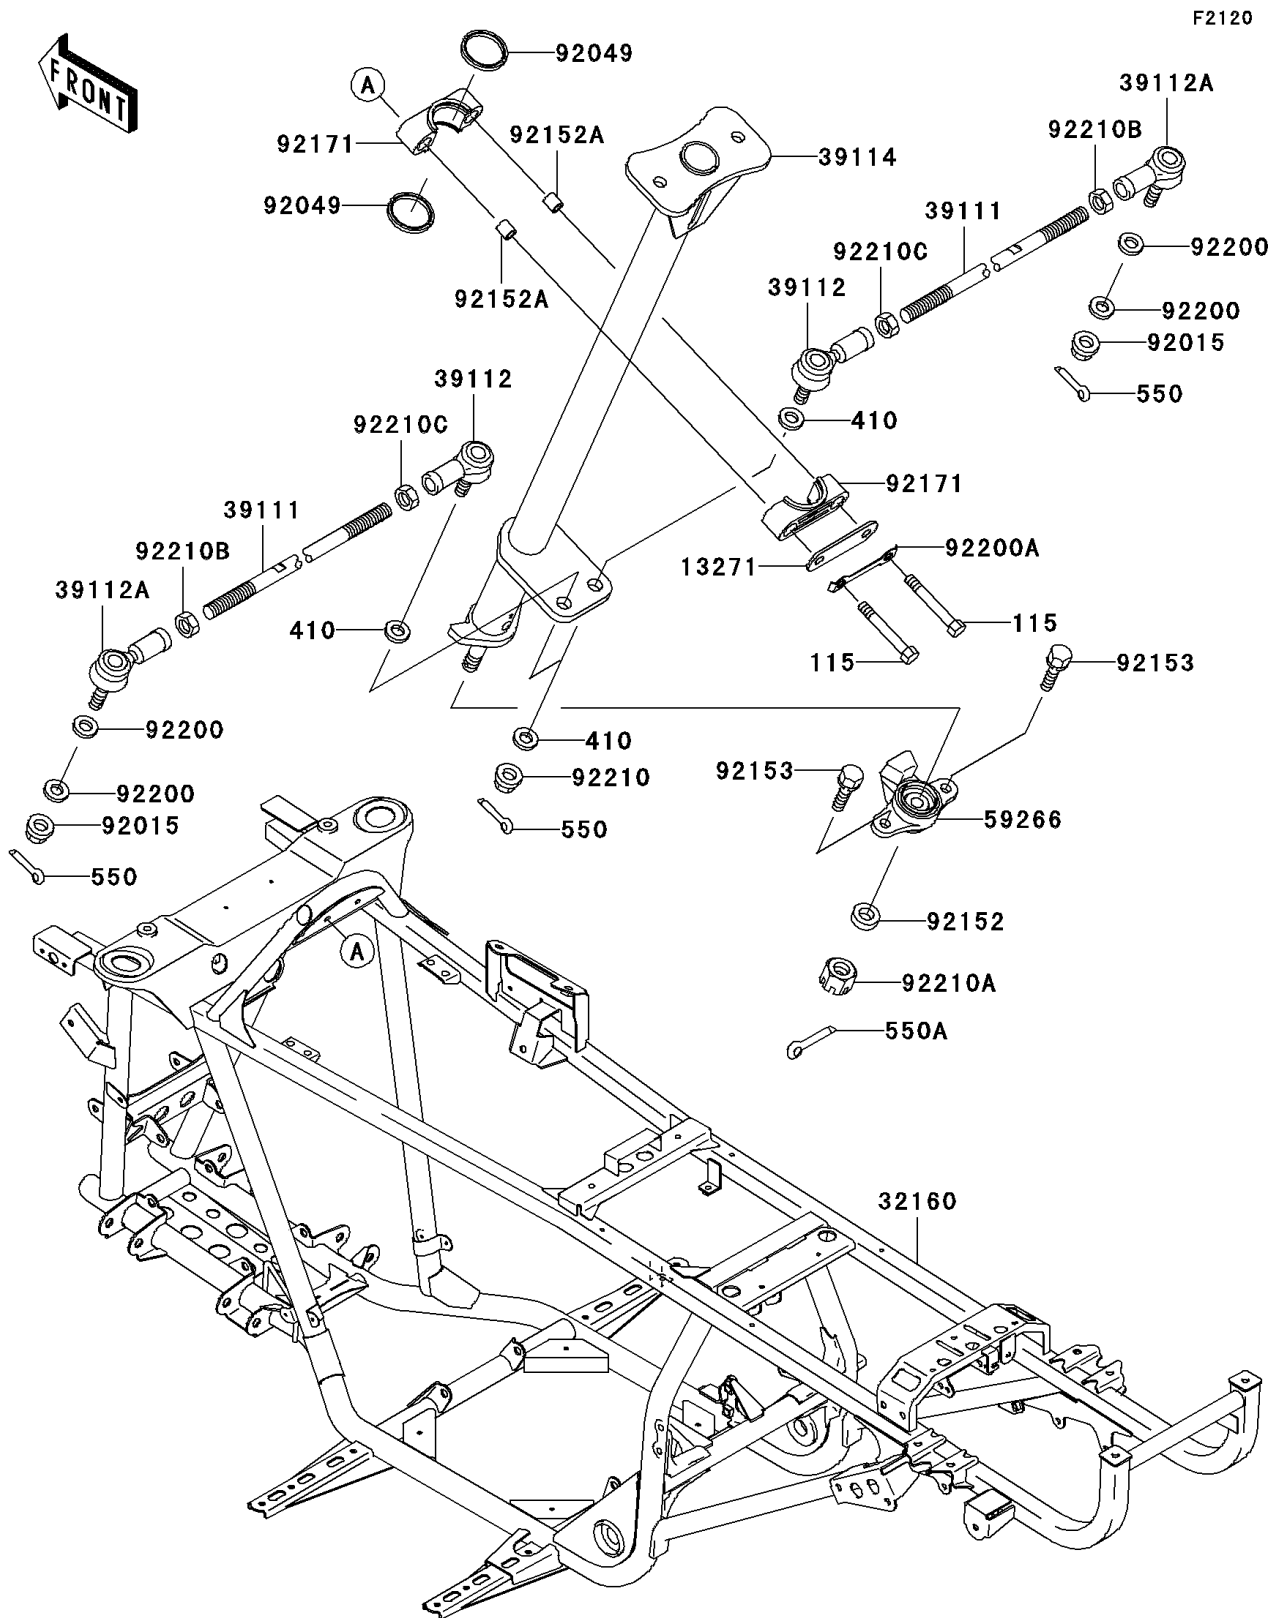

# 2004 Prairie 360 PARTS DIAGRAM

Frame

## 2004 Prairie 360 PARTS LIST

### Frame

ITEM NAME	PART NUMBER	QUANTITY
BOLT-SMALL-UPSET,8X55 (Ref # 115)	115S0855	2
WASHER-PLAIN-SMALL,12MM (Ref # 410)	410B1200	4
PIN-COTTER,2.0X15 (Ref # 550)	550D2015	4
PIN-COTTER,3.0X25 (Ref # 550A)	550D3025	1
PLATE,STEERING,CLAMP (Ref # 13271)	13271-7506	1
FRAME-COMP (Ref # 32160)	32160-7501	1
ROD-TIE (Ref # 39111)	39111-7501	2
RODEND-TIE (Ref # 39112)	39112-7501	2
RODEND-TIE (Ref # 39112A)	39112-7504	2
SHAFT-COMP-STRG (Ref # 39114)	39114-7503	1
JOINT-BALL (Ref # 59266)	59266-1125	1
NUT,LOCK,12MM,BLACK (Ref # 92015)	92015-1190	2
SEAL-OIL,SR31.8X37.5X3.8LR (Ref # 92049)	92049-7501	2
COLLAR,12X21.3X7 (Ref # 92152)	92152-1351	1
COLLAR,9.1X13.95X42 (Ref # 92152A)	92152-7501	2
BOLT,8X30 (Ref # 92153)	92153-1065	2
CLAMP,STEERING (Ref # 92171)	92171-7501	2
WASHER,12.2X22X1.5 (Ref # 92200)	92200-7502	4
WASHER,STEERING CLAMP (Ref # 92200A)	92200-7503	1
NUT,LOCK,12MM (Ref # 92210)	92210-1249	2
NUT,12MM (Ref # 92210A)	92210-7501	1
NUT,LH THREAD (Ref # 92210B)	92210-7502	2
NUT,RH THREAD (Ref # 92210C)	92210-7503	2