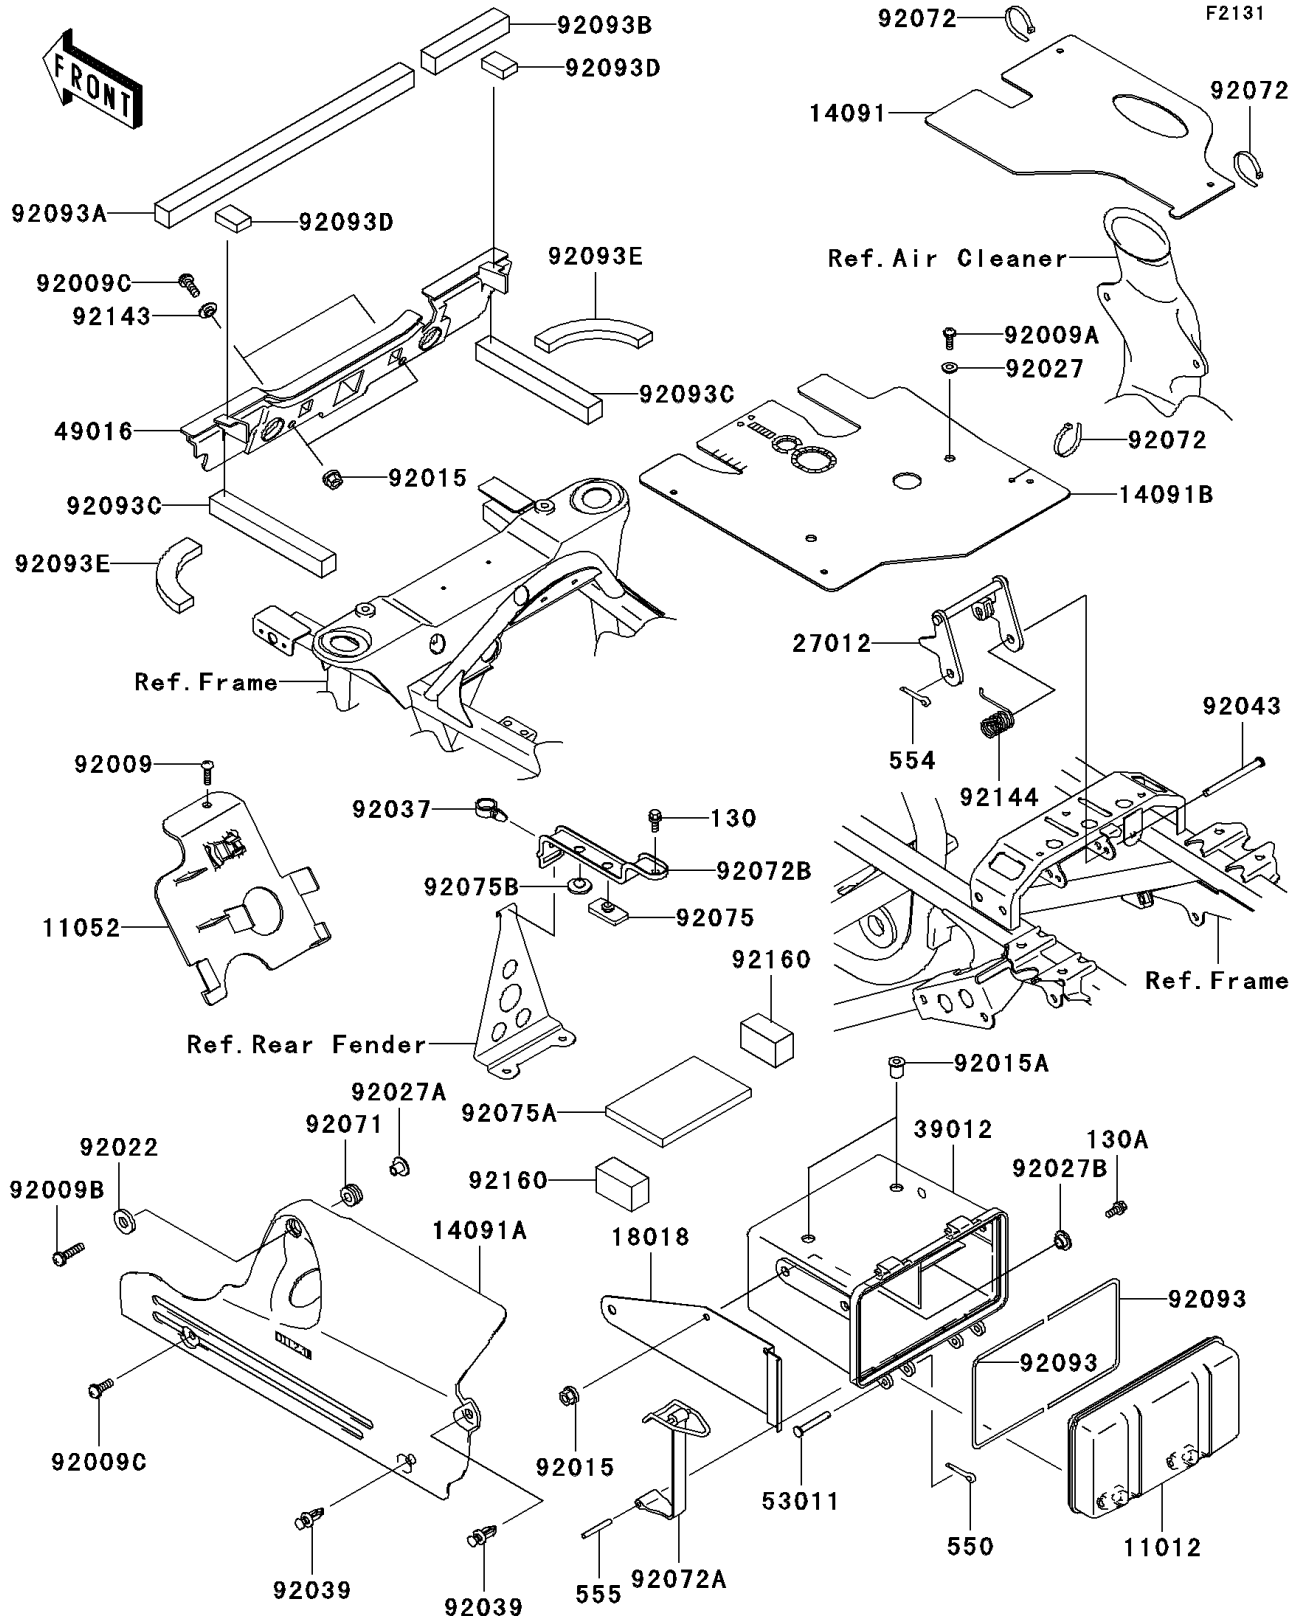

2003 Prairie 360 PARTS DIAGRAM

Frame Fittings

2003 Prairie 360 PARTS LIST

Frame Fittings

ITEM NAME	PART NUMBER	QUANTITY
-----------	-------------	----------